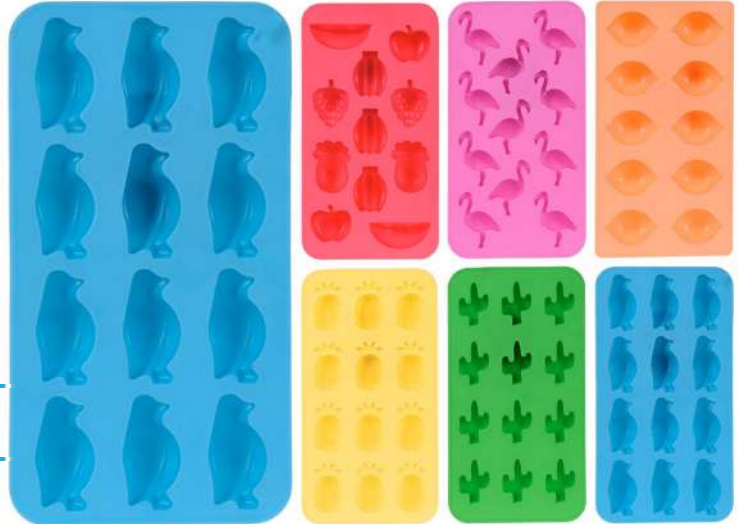

A12104110

Ice cube maker

Material: Silicone
Comes in multiple colours and styles

NB1420700