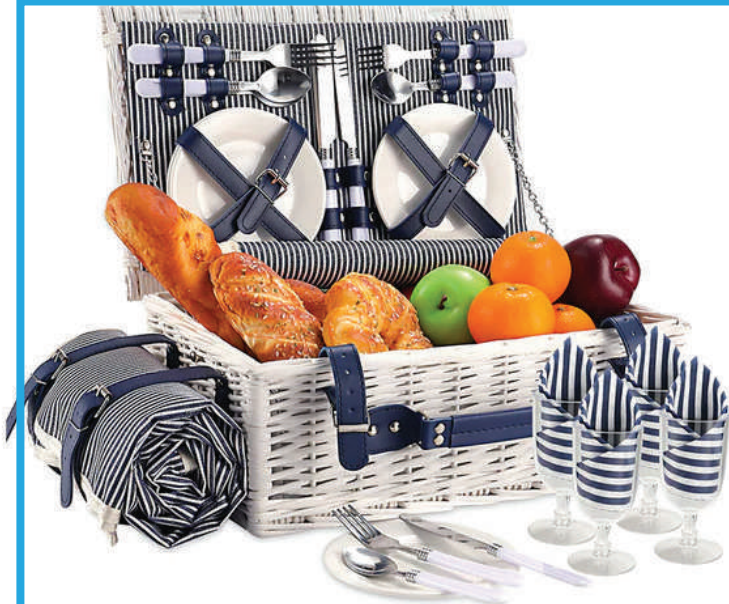

## Willow Picnic Basket with Foldable Picnic Blanket for 4-Person

Size of basket: 42 x 30 x 17cm ( L x W x H )

Material: Willow, Insulated interior

Includes: 1 x Picnic basket, 4 x White ceramic

plates, 4 x PS cups inside of the cooler bag,

4 x Sets of SS knives forks and spoons with white

plastic handles, 1 x SS opener with white plastic

handle, 2 x Plastic salt and pepper shaker,

4 x Napkins, 1 x Waterproof picnic blanket

HYB-2105-4

## Wicker Picnic Basket with Cooler Bag for 4 Person

Size: 42 x 28 x 16cm.

Material: Willow, Insulated interior

Includes: 1 x Wicker Basket, 4 x plates, 4 x cups,

4 x spoons, 4 x forks, 1 x corkscrew, 1 x Picnic Blanket