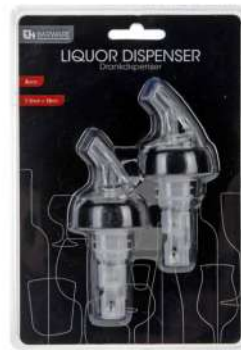

Bottle Pouring Cap

Size: 14 x 5 x 20cm (L x W x H).
Material: Polypropylene and Stainless steel.
Features: Set of 2 pcs, PP, Stainless steel
Pours 15ml per shot when set to pre-measured
Can be fitted on a standard 750ml liquor bottle.

170302180