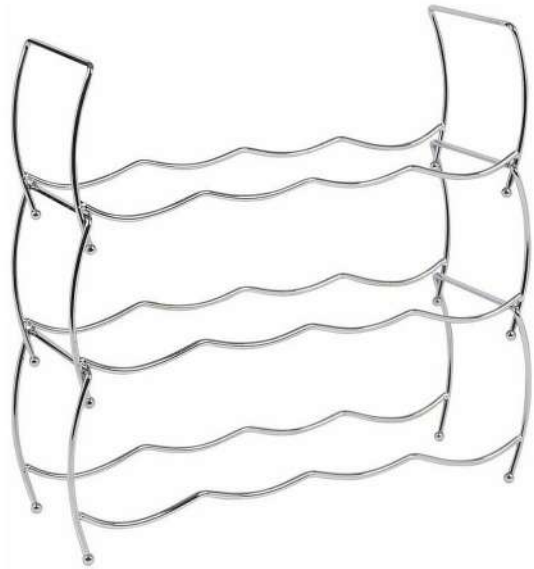

529002100

3 PCS