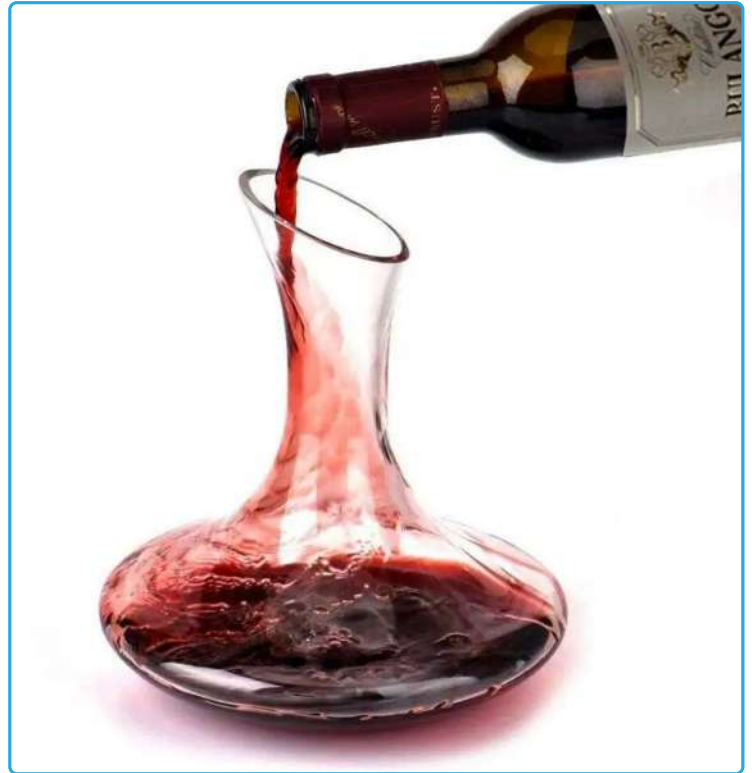

## Thickened Cup Wall & Long Stem

The Top-Notch design and materials prevent adverse health while maintaining the taste of alcoholic beverages.