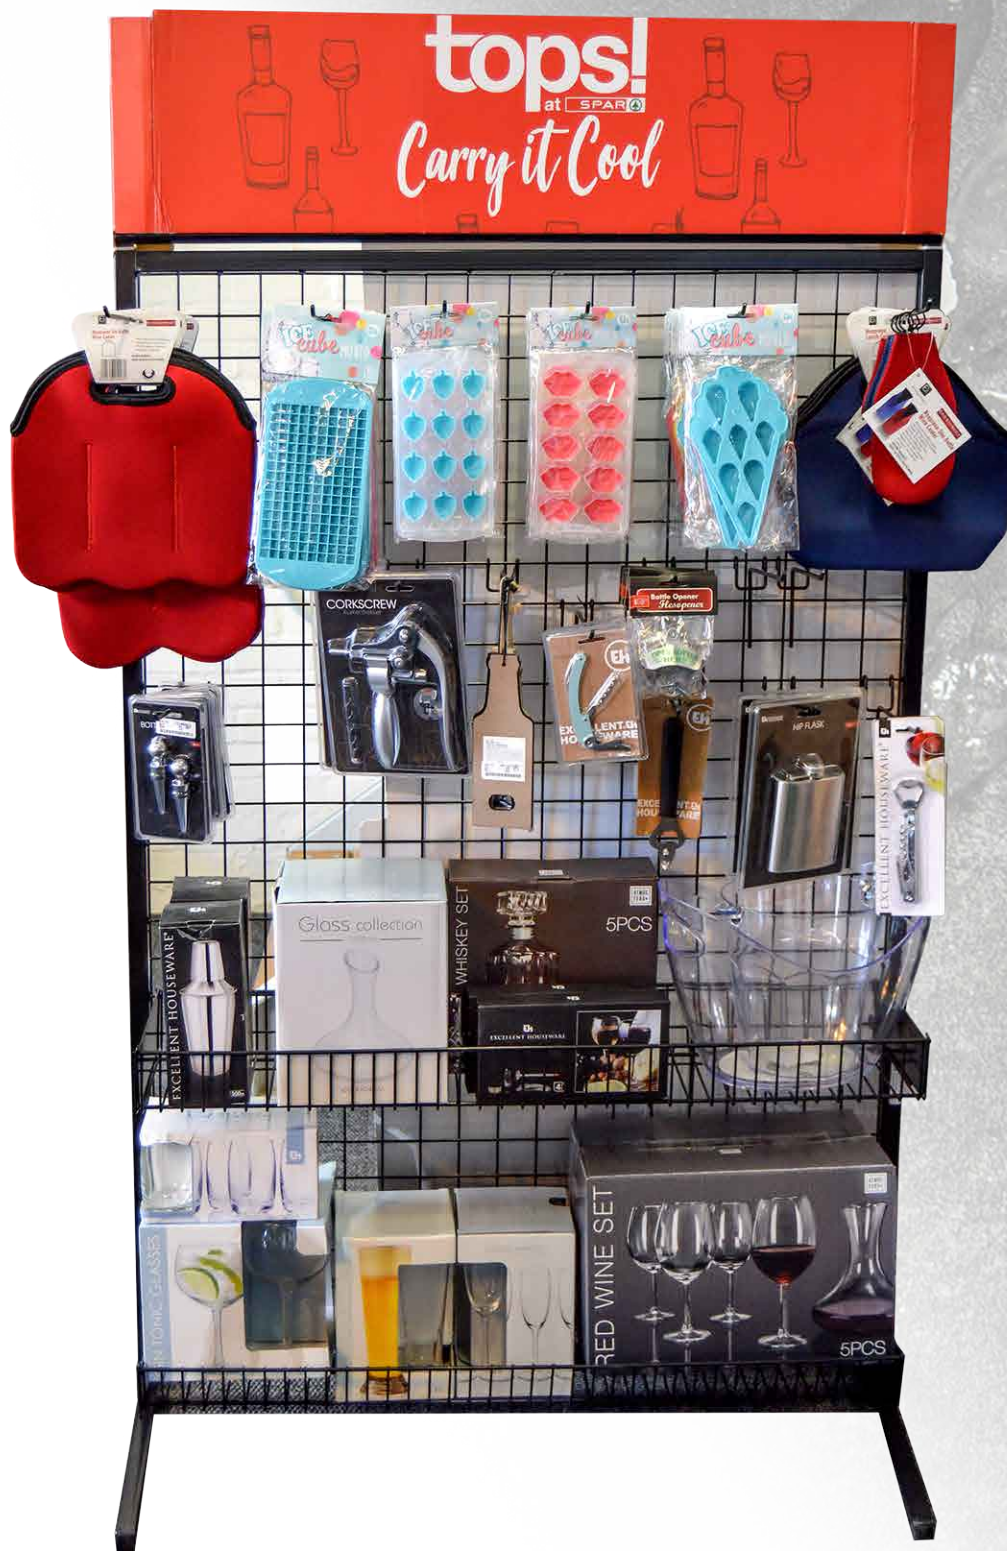

## DISPLAY UNIT STAND

MATERIAL: METAL  
SIZE: 1000mm x 1500mm

IN-STORE  
CONCEPT

**170429110**  
THREE  
FUNCTION  
CORKSCREW  
SIZE: 11cm length  
-3 Assorted Colours

**CY5000370**  
CORKSCREW  
& BOTTLE  
OPENER  
SIZE: 14CM LENGTH  
-CHROME