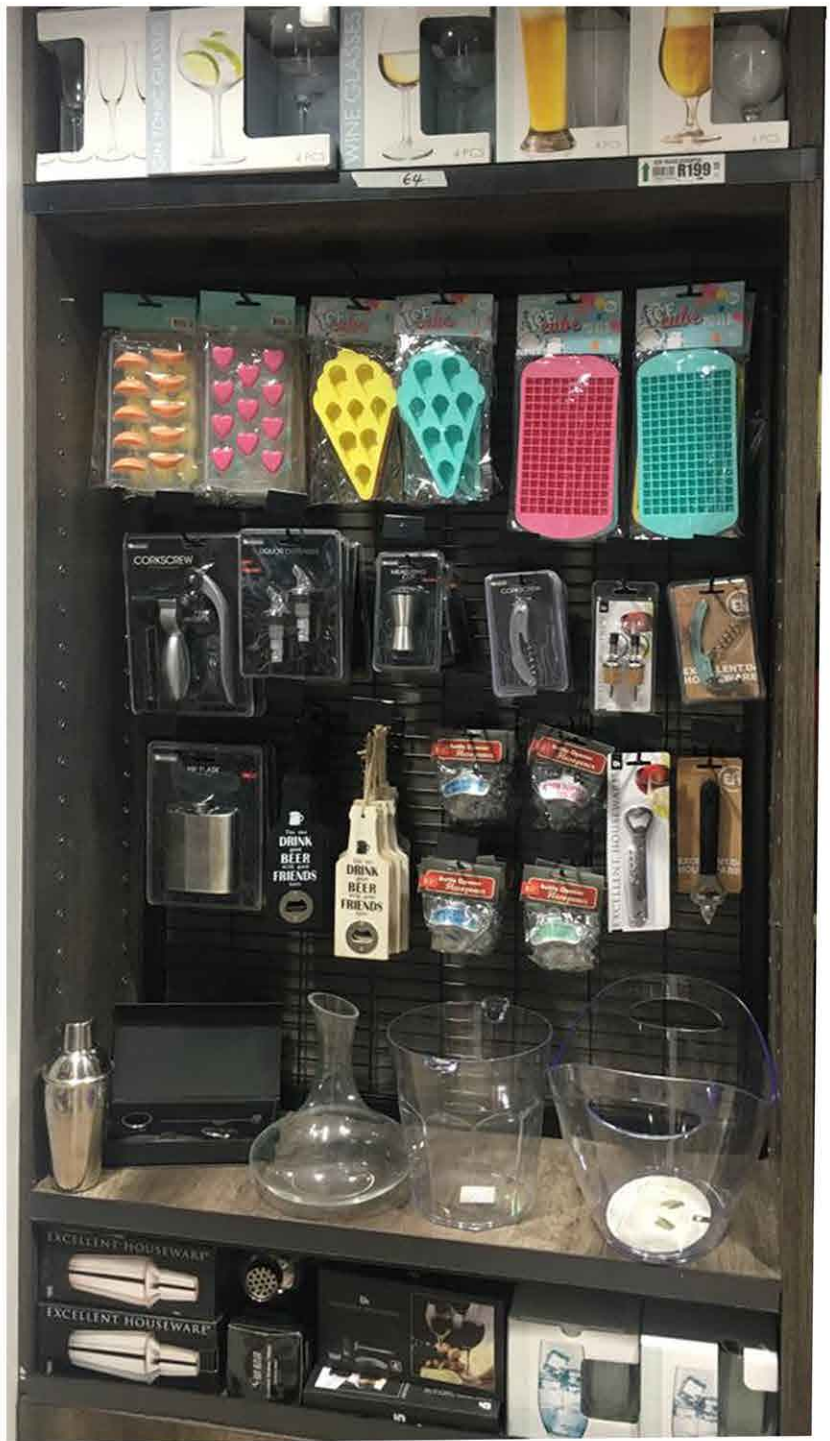

## DISPLAY UNIT STAND

MATERIAL: METAL  
SIZE: 1000mm x 1500mm

IN-STORE  
CONCEPT

**170429110**  
THREE  
FUNCTION  
CORKSCREW  
SIZE: 11cm length  
-3 Assorted Colours

**CY5000370**  
CORKSCREW  
& BOTTLE  
OPENER  
SIZE: 14CM LENGTH  
-CHROME