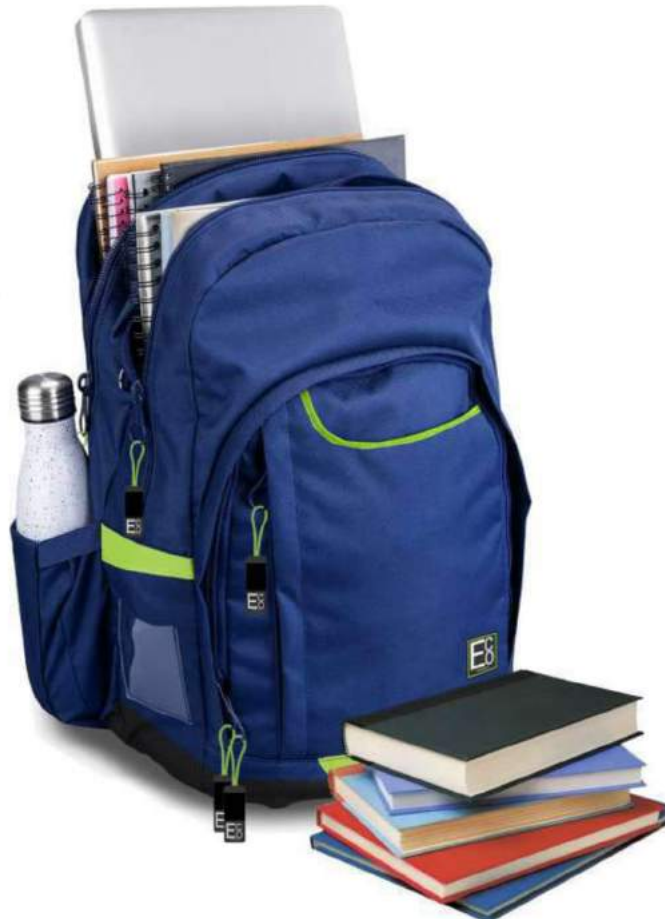

## Back To School Backpack - Navy

Size: 33 x 24 x 48cm  
Material: Durable 600D Fabric  
Volume: 38L  
Features: Multiple zippered Compartments, vibrant lime safety feature, side bottle holders, Moulded hard foam bottom with PP feet, Durable and stable

Hard foam bottom with PP feet

Internal Laptop compartment

Backpack luggage strap for easy transportation

Water Bottle Compartment

DB9300370