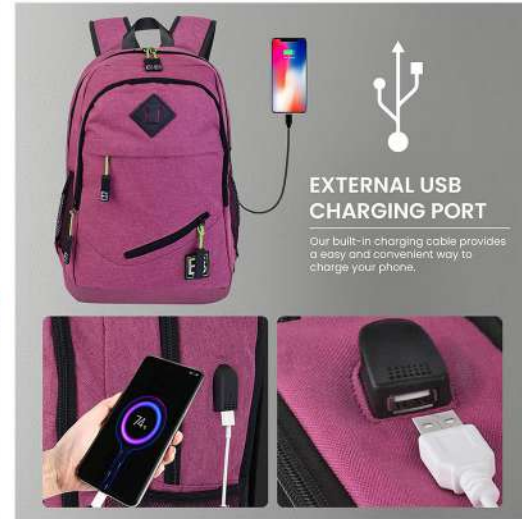

Breathable Padding

Superior comfort design allows for multi-point airflow and back support.

Side Mesh Pockets

Strong and Durable Zippers

Tech Backpack comes with a Built-in USB charging port and Laptop Compartment

Breathable Padding

Attentive Designs

385278 | Tech Backpack

Perfect Size

Breathable Padding

Attentive Designs

Tech Backpack comes with a Built-in USB charging port and Laptop Compartment

426697 | Tech Backpack