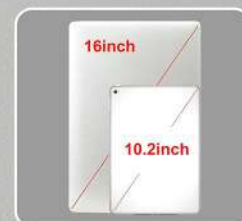

Large Capacity

Multiple Zipper Compartments