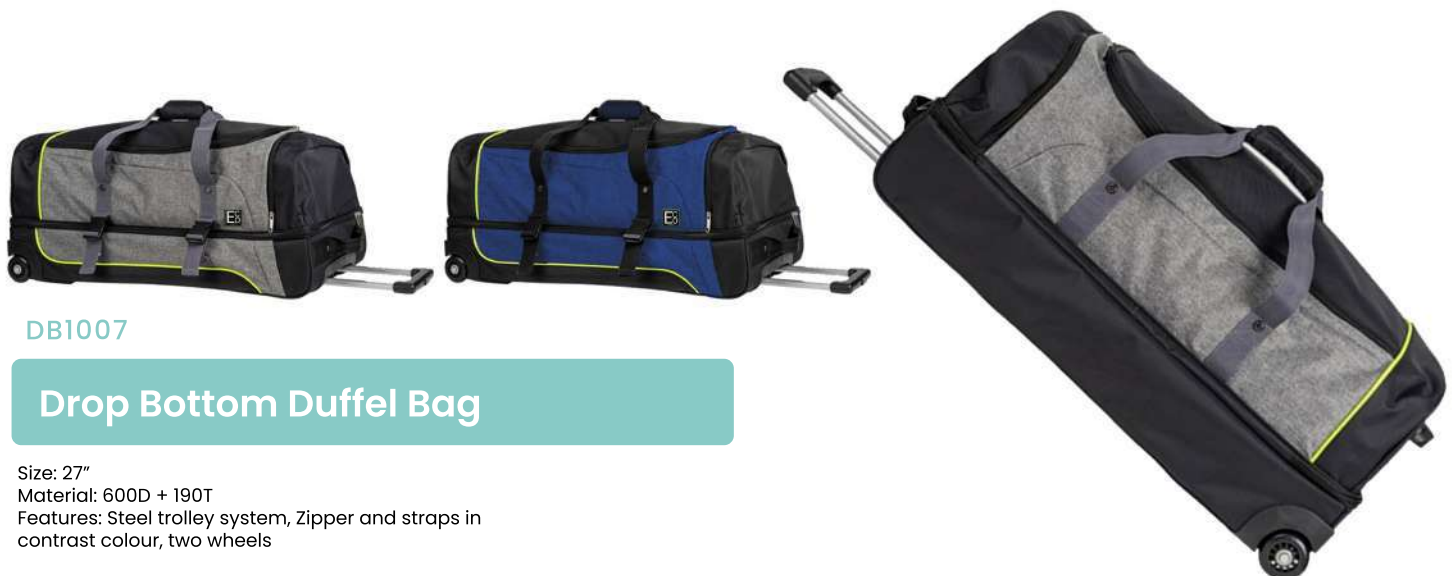

Drop bottom Duffel bag

Size: 27"

Material: 600D + Snowflake

Features: Steel trolley system, Zipper and straps in contrast colour, two wheels

CLAS01

Classic Duffel Bag

Size: 24"
Material: 600D
Features: Steel trolley system, Zipper and straps in contrast colour, two wheels