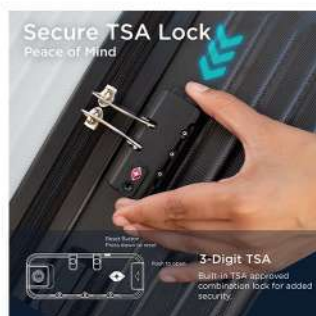

1 FOR THE PLANET Travel Sustainably

Made with recycled fabric