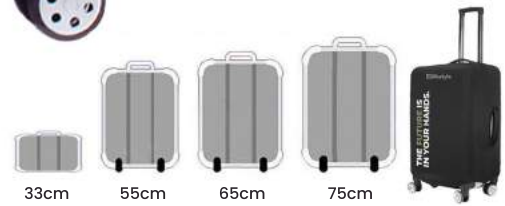

Roma

Premium Luggage Value Set

HT-SJ001-G

33cm

55cm

65cm

75cm

Roma 4 Piece Luggage Set

Size: 75cm + 65cm + 55cm + 33cm

33cm cosmetic bag: 16 x 31 x 33cm (16L)

Materials: ABS and rPET

Features: Includes a cosmetic case, TSA lock on the 75cm and 65cm, 55cm luggage comes with USB charging port, 360-degree spinner wheels, sustainable inner lining, telescopic handle, includes RPET Cover on the 75cm luggage case.