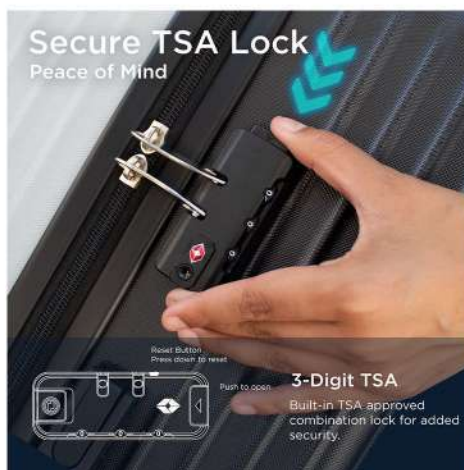

Peace of Mind

Reset Button: Press group to reset

Push to open

3-Digit TSA

Built-in TSA approved combination lock for added security.

360 Multi-direction

Double Wheels

AntiSkid Wheels