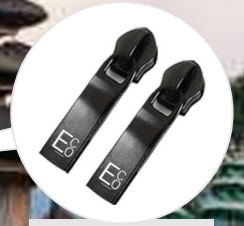

3-Digit TSA
Built-in TSA approved combination lock for added security.

NEW

Bali

Premium Luggage Value Set

New Zipper Look

DT-LG055

Bali 4 Piece Luggage Set

Size: 75cm + 65cm + 55cm + 32cm
32cm cosmetic bag: 32 x 32 x 17cm
Materials: ABS and 210D
Features: Includes a cosmetic case, Common Code Lock, Soft handles, 360-degree spinner wheels, telescopic handle