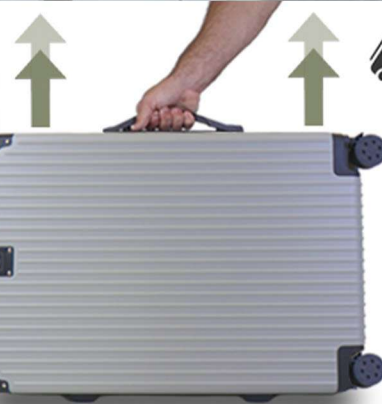

Secure Hardshell for Extended Travel

Check-in	Great for work, getaways and as a carry-on.	Great for getaways and for international travel.
Weight	3 kg	4.4 kg
Capacity	55 cm (including wheels) | 45.5 L	75 cm (including wheels) | 109.5L
Travel Days	7 days	10+ days