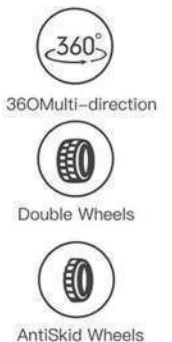

Roma

Premium Luggage Value Set

HT-SJ001-B

Roma 4 Piece Luggage Set

Size: 75cm + 65cm + 55cm + 33cm

33cm cosmetic bag: 16 x 31 x 33cm (16L)

Materials: ABS and rPet

Features: Includes a cosmetic case, TSA lock on the 75cm and 65cm, 55cm luggage comes with USB charging port, 360-degree spinner wheels, sustainable inner lining, telescopic handle

Travel Sustainably

Made with recycled fabric

Comes 2 Colours

360°
TURNING WHEELS