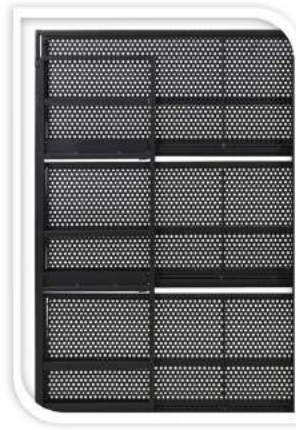

X71000200

FOLDABLE 3 TIER METAL BLACK RACK

Size: 78 x 27 x 90cm

Material: Metal

Features: Foldable black 3 tier plant rack with mesh trays

X71000210

FOLDABLE 3 TIER METAL STEP SHELVES BLACK RACK WITH MESH TRAYS

Size: 78 x 46 x 90cm

Material: Metal

Features: Foldable black 3 tier step shelves plant rack with mesh trays