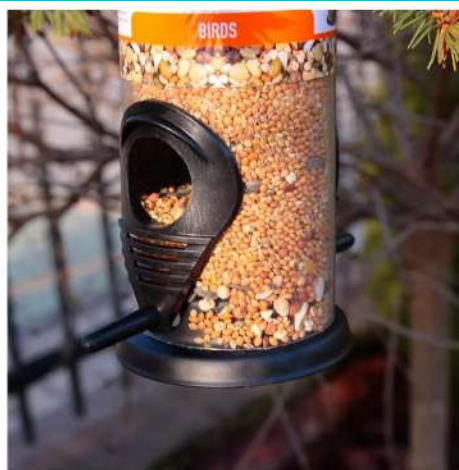

Features: Mini greenhouse with bag on bottom, Connected by PP parts, PVC

43502000

Natural Seagrass Bird house

Size: Dia 18 x 20cm

Material: Natural sea grass

Features: Bird house, natural sea grass, natural colour, metal

CY8500150

Bird Feeder - 23cm

Size: Dia 10 x 23cm

Material: PC, Metal

Features: Bird feeder, PC with metal bottom and top, Black colour

HZ1953650

Plywood Bird house

Size: 14 x 12 x 21cm