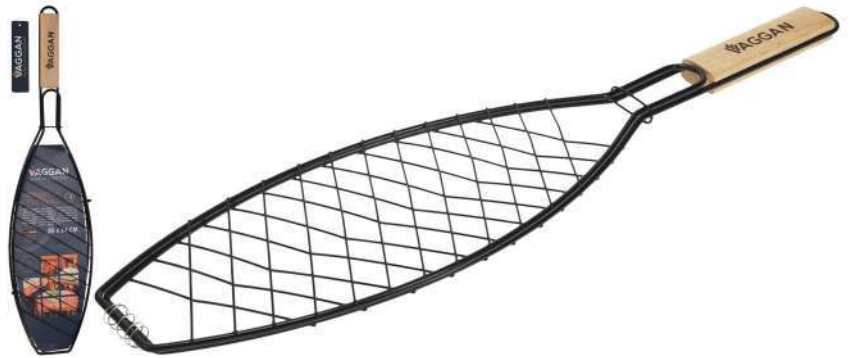

Non-Stick BBQ Fish Grill

Size: 35 x 14 x TL58cm

Material: Metal, PP, wood

Features: PP Handle, BBQ fish grill, non-stick, Black colour, natural halfround rubber wood handle