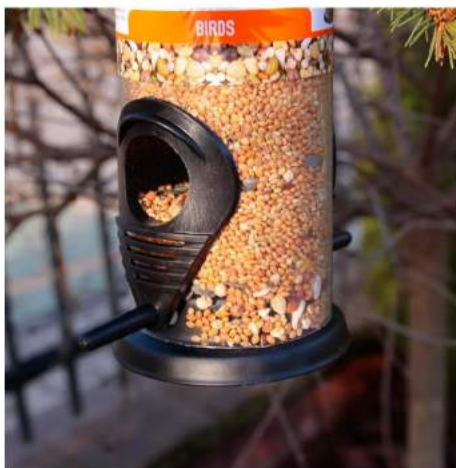

Size: Dia 18 x 20cm

Material: Natural sea grass

Features: Bird house, natural sea grass, natural colour, metal

CY8500150

Bird Feeder - 23cm

Size: Dia 10 x 23cm

Material: PC, Metal

Features: Bird feeder, PC with metal bottom and top, Black colour