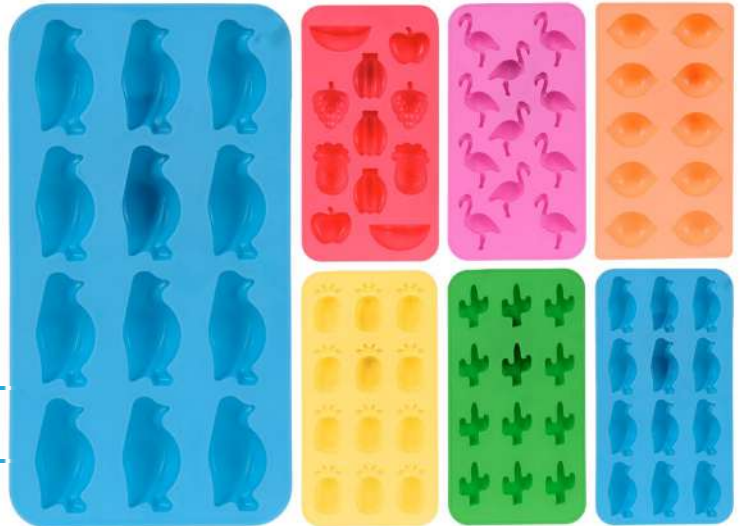

Features: 1 x Shot glass, 1 x Shot spinner

491120000

Drinking Game – Spin the Wheel

Size: 18 x 17 x 5cm (L x W x H).

Material: Glass

Features: 1 x PVC box. 4 x Glasses. 1 x Turntable.

170458490

Natural Bamboo Coaster – Set of 4

Circle coaster size: 9.7cm.

Square coaster size: 9.7 x 9.7cm.

Material: Bamboo.

Set of 4 bamboo coasters.

Features: Rounded 4pcs, Square 4pcs,
Seperate styles, Bamboo

A12104110

Ice cube maker

Material: Silicone
Comes in multiple colours and styles

NB1420700

Beer Opener - Cocktail Design

Size: 23 x 7 x 1cm
Material: MDF
Features: Bottle opener, 4 Assorted Styles

Y36900560

Beer Bottle Opener with String

Size: 20 x 7 x 1cm (L x W x H).
Material: MDF + Metal.
Weight: 0.080g.
Features: You can hang the opener at a strategic point in the house so you can enjoy your drink quickly and easily. Opens all kinds of beer bottles