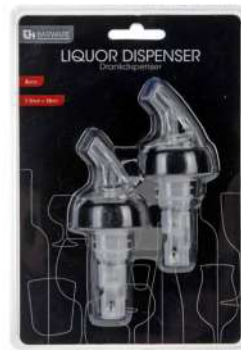

Contains unique cooling gel

Ideal for wine, champagne and vodka bottles.

Made of lightweight polyester.

15 cm

170422590

Hip Flask with Attached Screw Lid - 200ml

Pack Size: 16 x 3.5 x 23.5cm (L x W x H).
Material: Stainless Steel.
Features: Capacity: 200ml / 6.76oz.

170302180

Stainless Steel Wine Kit
Wine Opener Accessory Set of 6

Wine Bottle Opener Gift Set

Case size: 22.5 x 3.5 x 12.5cm (L x W x H).
Material: stainless steel.
Features: 1 x Corkscrew.
1 x Wine Thermometer / Alcoholometer.
1 x Bottle Ring.
1 x pouring cap with plug.
Incl. beautiful storage box / gift box.
Set of 6 Pieces