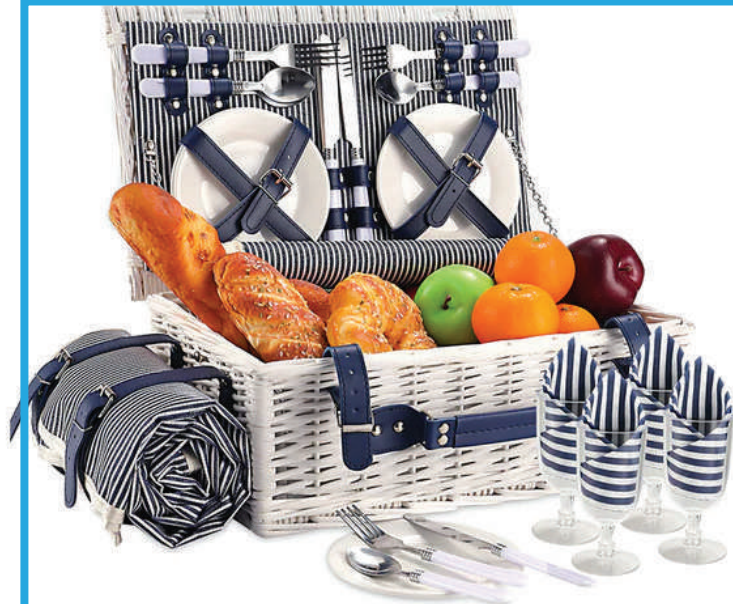

Wicker Picnic Basket with Cooler Bag for 4 Person

Size: 42 x 28 x 16cm.

Material: Willow, Insulated interior

Includes: Aluminium Insulated Interior

1 x Wicker Basket, 4 x plates, 4 x cups,

4 x spoons, 4 x forks, 1 x corkscrew, 1 x Picnic Blanket

HYB-2104-1

Willow Picnic Basket with Foldable Picnic Blanket for 4-Person

Size of basket: 42 x 30 x 17cm (L x W x H)

Material: Willow, Insulated interior

Includes: 1 x Picnic basket, 4 x White ceramic

plates, 4 x PS cups inside of the cooler bag,

4 x Sets of SS knives forks and spoons with white

plastic handles, 1 x SS opener with white plastic

handle, 2 x Plastic salt and pepper shaker,

4 x Napkins, 1 x Waterproof picnic blanket

HYB-2105-4

Wicker Picnic Basket with Cooler Bag for 4 Person