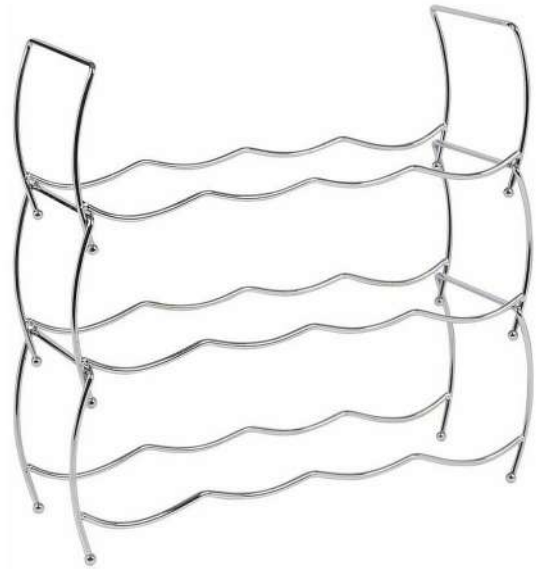

Wingmodel Corkscrew

Material: Zinc Alloy
Features: Wingmodel, Corkscrew

784230710

Wine Rack Set of 3pcs

Size: 54,5 x 16,5 x 36,5cm
Material: Bamboo

529002100

3 PCS

Wine Rack Set of 3pcs