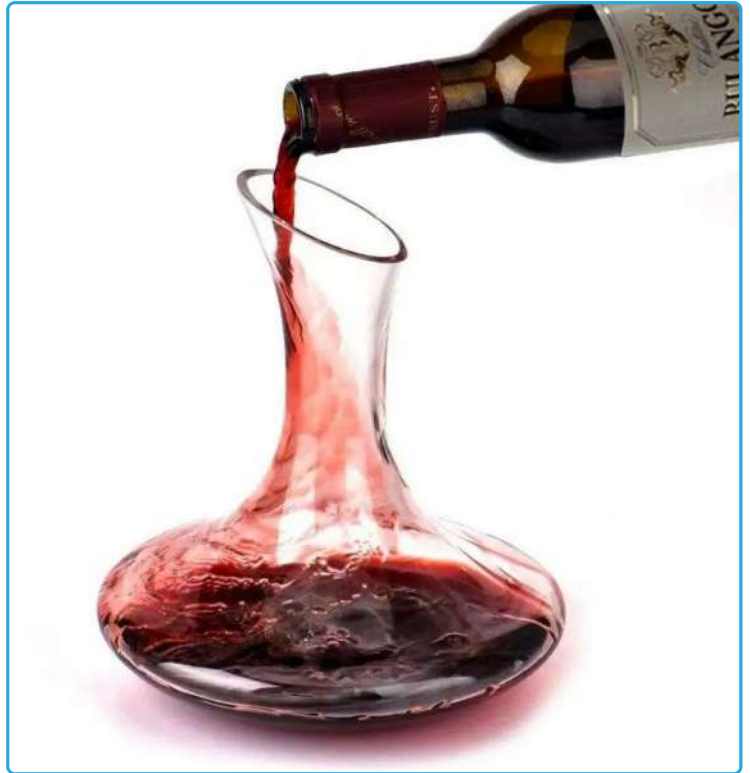

Thickened Cup Wall & Long Stem

The Top-Notch design and materials prevent adverse health while maintaining the taste of alcoholic beverages.

Creative Shape Styling

Sparkling geometric design.
Unique Shape.