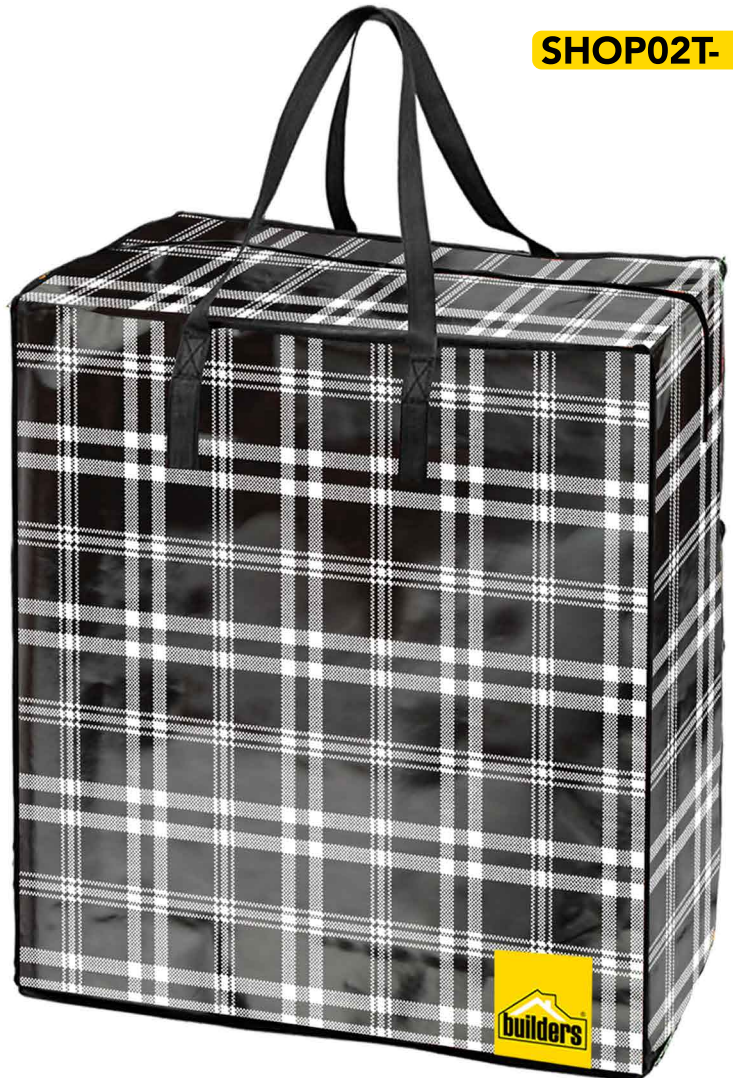

CORPORATE
COLLECTION

MASTERS IN BUILDING
SOLID HOMES

SHOP02T- B1

SHOP02T- B2

LARGE TAXI BAG

Size: 44 x 17 x 38cm (L x W x H)
Material: Laminated Non Woven
Features: Carry Handles

SHOP02T- B3

LINE GEOMETRIC BAG

Size: 42 x 25 x 52cm (L x W x H)
 Material: Laminated Non Woven
 Features: Zippered Compartment.
 Carry Handles

SHOP02T- B4

GEOMETRIC BAG

Size: 42 x 25 x 52cm (L x W x H)
 Material: Laminated Non Woven
 Features: Zippered Compartment.
 Carry Handles

SHOP02T- B5

PLUM LARGE BAG

Size: 42 x 25 x 52cm (L x W x H)
 Material: Laminated Non Woven
 Features: Zippered Compartment.
 Carry Handles

SHOP02T- B6

PASTEL GEOMETRIC BAG

Size: 42 x 25 x 52cm (L x W x H)
 Material: Laminated Non Woven
 Features: Zippered Compartment.
 Carry Handles

SHOP02T- B7

SHOP02T- B8

CHECKERED BAG

Size: 41 x 19 x 46cm (L x W x H)
 Material: Laminated Non Woven
 Features: Zippered Compartment.
 Carry Handles