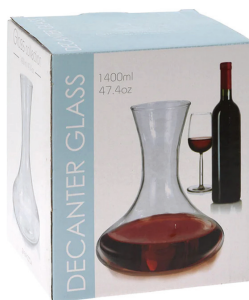

CC7001490

Cocktail Glasses Set of 12 Pieces - Martini, Gin & Tonic, Hurricane

Pack size: 31 x 23 x 43cm.
Material: Glass.
Weight: 2690g.
Martini glasses: 10.5 x 10.5 x 18cm
Gin & Tonic glasses:
650ml - 10 x 10 x 19cm.
Hurricane glasses:
8 x 8 x 21cm

YE6000060

Shot Glasses Set - 40ml - 6 Pieces - European Design

Capacity: 40ml.
Size per glass: 4 x 5 x 6cm
Top diameter: 6.5cm.
Bottom diameter: 3cm.
Size packed: 17.5 x 9 x 8
Material: Glass.
Weight: 0.461g.
Features: 6pcs

YE1000210

Glass Decanter for Wine - 1.4 Litre - 1400ml

Size: 18 x 18 x 22cm (L x W x H).
Size packed: 18 x 18 x 22cm
Material: Glass
Weight: 0.675g.
Features: Robust and sturdy glass.
Capacity: 1400ml / 47.35oz