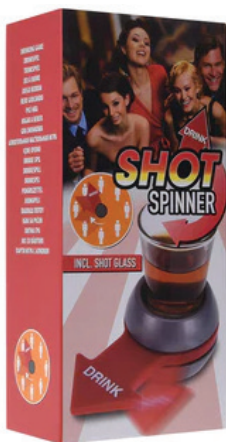

Size: 23 x 7 x 1cm (L x W x H).
Material: MDF.
Weight: 0.100g.
Features: 1 x Bottle opener.

Y36900560

Beer Bottle Opener with String for Wall Hanging

Size: 20 x 7 x 1cm (L x W x H).
Material: MDF + Metal.
Weight: 0.080g.
Features: You can hang the opener at a strategic point in the house so you can enjoy your drink quickly and easily. Opens all kinds of beer bottles.

110140750

Drinking Game - Dice, Mug and Score Notepad Set

Packaged size: 8 x 7.5 x 11cm
Material: Polypropylene.
Weight: 0.073g.
Features: 5 x Dice.
1 x Black mug.
1 x Notepad with
25 pages.

491102720

Drinking Game - Spin The Shot

Packaged size: 12.5 x 5.5 x 24.5cm
Material: Polypropylene.
Weight: 0.111g.
Features: 1 x Shot glass
1 x Shot spinner

491005610

Drinking Game - Spin the Bottle

Packaged size: 13 x 6.7 x 18cm
Material: Polypropylene.
Weight: 0.183g.
Features: This spin-the-bottle game has written instructions on it. Each side has a different rule: make a rule; take a drink; spin again; rhyme; take a sip; pick a person; lose your turn; all drink.

491120000

Drinking Game - Spin the Wheel with 4 Shot Glasses

Packaged size: 18 x 17 x 5cm
Material: Glass
Weight: 0.146g.
Features: 1 x PVC box.
4 x Glasses.
1 x Turntable.

170422640

Wine Corkscrew Bottle Opener - European Design