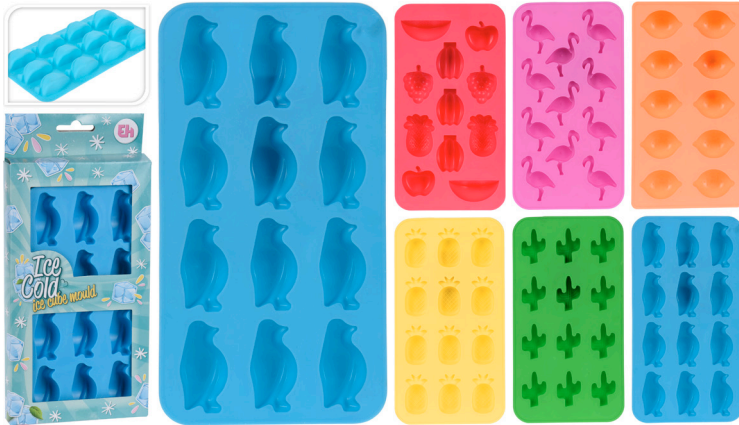

4 Makes large ice balls

Ideal for mixed drinks, cocktails, fruits and desserts.

High quality flexible silicone ice mold

101001260

Round Ice Cube Tray - 4 Cubes

Size: 16 x 15 x 7cm
 Weight: 140 grams
 Features: Makes four large, perfectly shaped ice balls
 Dimensions: 16 x 15 x 7cm

172000670

Ice Cube Mould Tray - Silicone - In Assorted Designs

Size: 19.5cm x 10.5cm x 1.5cm
Material: Silicone
LFGB Approved
Features: Come in beautiful different designs and colours of a: Penguin, Fruits, Pineapple, Flamingo, Cactus, Lemon