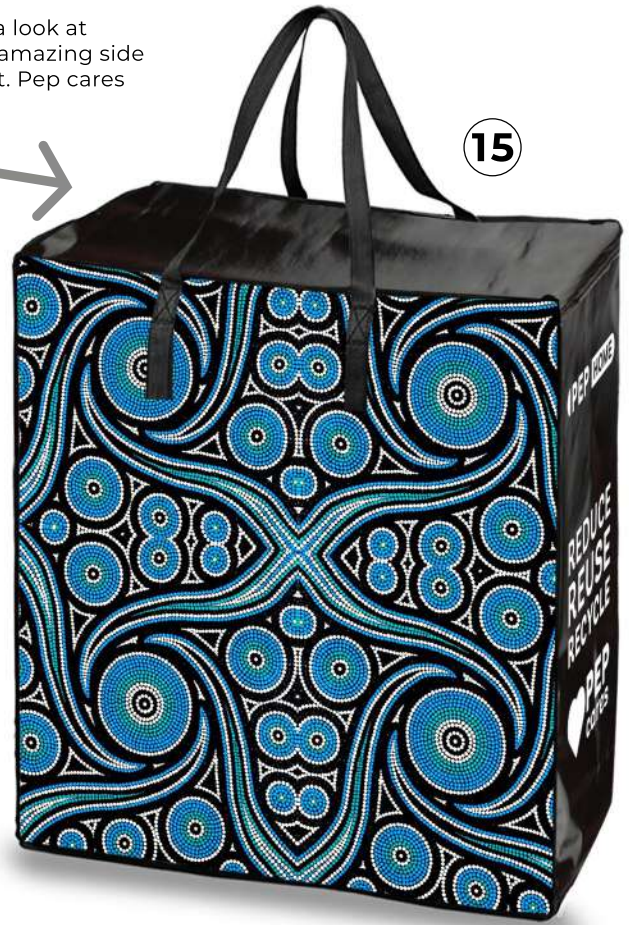

PEP HOME

REDUCE
REUSE
RECYCLE

Have a look at
Pep's amazing side
gusset. Pep cares

15