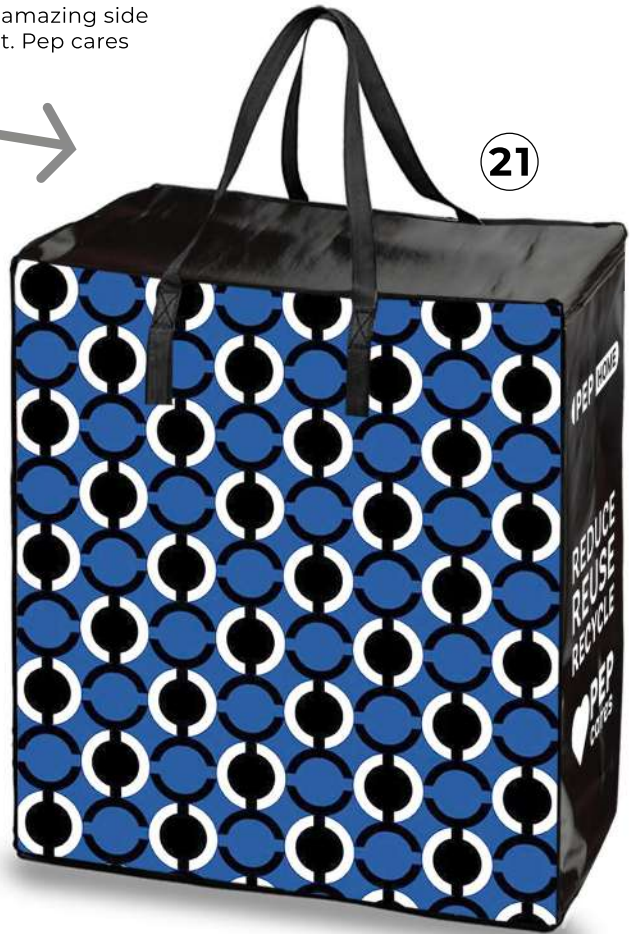

INSULATED COTTON COOLER TOTE BAG

Size: 44 x 17 x 38m (L x W x H)

Material: Cotton Canvas, Silver insulation

Features: Our amazing insulated cotton cooler bag allows you to keep your drinks cool in style. It comes with silver insulation for hot and cold. Comes with a carry handle and a zipper.

Have a look at
Pep's amazing side
gusset. Pep cares

TAXI01-PEP

CHECKERED TAXI BAG

Size: 41 x 19 x 46cm (L x W x H)
Material: Laminated Non Woven
Features: Zippered Compartment.
Carry Handles

PEP HOME

REDUCE
REUSE
RECYCLE

Have a look at
Pep's amazing side
gusset. Pep cares

24

25

26

TAXI01-ECO

ETHNIC TAXI BAG

Size: 41 x 19 x 46cm (L x W x H)
Material: Laminated Non Woven
Features: Zippered Compartment.
Carry Handles

PEP HOME

REDUCE
REUSE
RECYCLE

Have a look at
Pep's amazing side
gusset. Pep cares

21

22

23

TAXI01-ECO

LARGE TAXI BAG

Size: 41 x 19 x 46cm (L x W x H)
Material: Laminated Non Woven
Features: Zippered Compartment.
Carry Handles