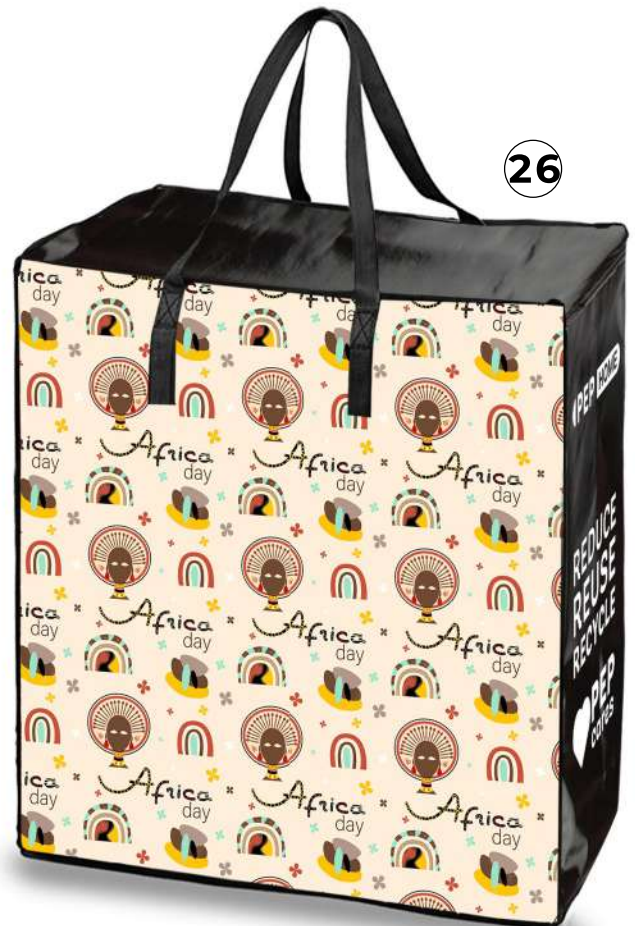

INSULATED COTTON COOLER TOTE BAG

Size: 44 x 17 x 38m (L x W x H)

Material: Cotton Canvas, Silver insulation

Features: Our amazing insulated cotton cooler bag allows you to keep your drinks cool in style. It comes with silver insulation for hot and cold. Comes with a carry handle and a zipper.

Have a look at
Pep's amazing side
gusset. Pep cares

TAXI01-PEP

CHECKERED TAXI BAG

Size: 41 x 19 x 46cm (L x W x H)
Material: Laminated Non Woven
Features: Zippered Compartment.
Carry Handles

PEP HOME

REDUCE
REUSE
RECYCLE

Have a look at
Pep's amazing side
gusset. Pep cares

24

25

26

TAXI01-ECO

ETHNIC TAXI BAG

Size: 41 x 19 x 46cm (L x W x H)
Material: Laminated Non Woven
Features: Zippered Compartment.
Carry Handles

PEP HOME

REDUCE
REUSE
RECYCLE

Have a look at
Pep's amazing side
gusset. Pep cares

21

22

23

TAXI01-ECO

LARGE TAXI BAG

Size: 41 x 19 x 46cm (L x W x H)
Material: Laminated Non Woven
Features: Zippered Compartment.
Carry Handles