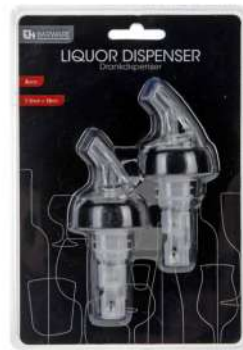

Bottle Pouring Cap

Size: 14 x 5 x 20cm (L x W x H).
Material: Polypropylene and Stainless steel.
Features: Set of 2 pcs, PP, Stainless steel
Pours 15ml per shot when set to pre-measured
Can be fitted on a standard 750ml liquor bottle.

170302180