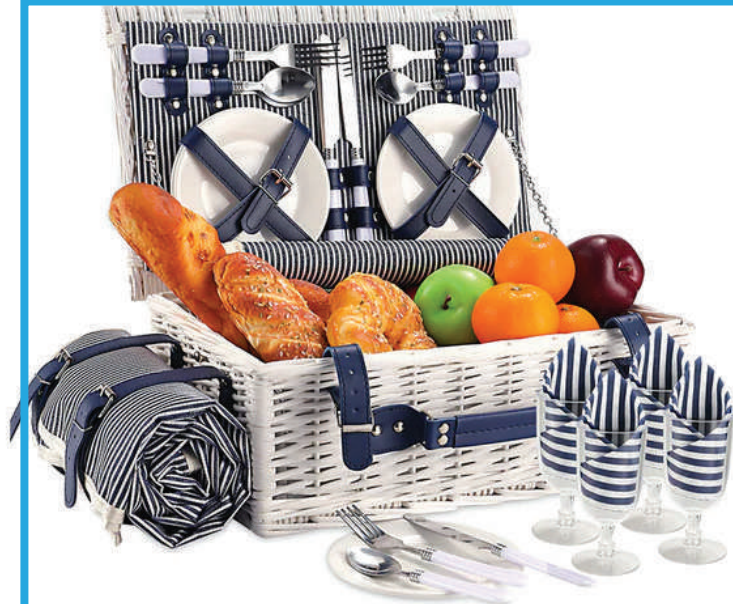

## Willow Picnic Basket with Foldable Picnic Blanket for 4-Person

Size of basket: 42 x 30 x 17cm ( L x W x H )

Material: Willow, Insulated interior

Includes: 1 x Picnic basket, 4 x White ceramic

plates, 4 x PS cups inside of the cooler bag,

4 x Sets of SS knives forks and spoons with white

plastic handles, 1 x SS opener with white plastic

handle, 2 x Plastic salt and pepper shaker,

4 x Napkins, 1 x Waterproof picnic blanket

HYB-2105-4

## Wicker Picnic Basket with Cooler Bag for 4 Person

Size: 42 x 28 x 16cm.

Material: Willow, Insulated interior

Includes: 1 x Wicker Basket, 4 x plates, 4 x cups,

4 x spoons, 4 x forks, 1 x corkscrew, 1 x Picnic Blanket