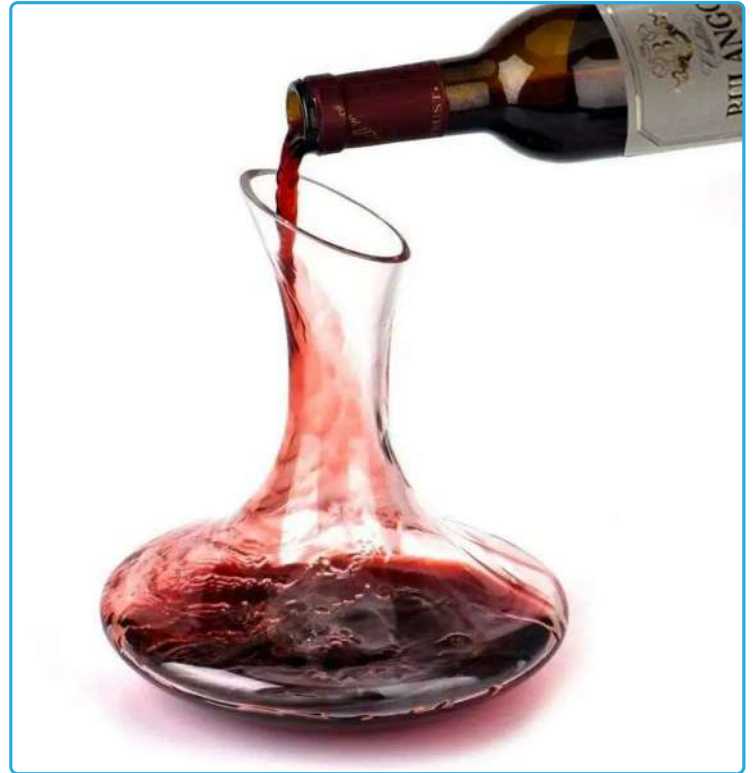

## Thickened Cup Wall & Long Stem

The Top-Notch design and materials prevent adverse health while maintaining the taste of alcoholic beverages.