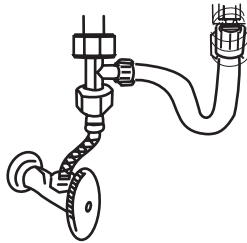

BIO BIDET® BBC-70

Parts List

Name	Quantity
Bidet	1
7/8" Fill Valve Adaptor	1
Water Supply Hose	1
Protective O rings	2
Owner's Manual	1

BIO BIDET® BBC-70

Configuration

BIO BIDET® BBC-70

Tighten nuts while checking for leaks.
Do Not over tight.

Installation Instructions

1. CAUTION

Do Not over tight any connections. Over tightening connections and adaptor can cause damage to the parts.

2. PROCEDURES OF ASSEMBLY

1

Shut water supply by turning it to the right and disassemble the water hose.
Flush toilet to drain water inside of toilet water tank before disassembling the water hose.

BIO BIDET® BBC-70

2

Remove existing seat and lid. Release the bolts on both side of the existing toilet seat.

3

Connect supplied T valve to the toilet fill valve. Note T valve will be connected directly to toilet fill valve, not the shut off valve. Then connect rest of water lines to connected T valve.

4

Mount bidet and toilet seat/lid over toilet mounting holes. Supplied rubber O-rings should be placed under the bidet mounting bracket to protect and secure bidet on the toilet.

5

Open shut off valve and check for any leaks.