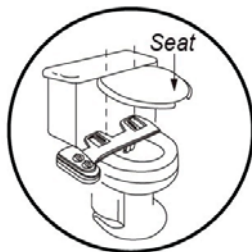

BIO BIDET® BBC-70

Parts List

Name	Quantity
Bidet	1
7/8" Fill Valve Adaptor	1
Water Supply Hose	1
Protective O rings	2
Owner's Manual	1

BIO BIDET® BBC-70

Configuration

BIO BIDET® BBC-70

Tighten nuts while checking for leaks.
Do Not over tight.

BIO BIDET® BBC-70

2

Remove existing seat and lid. Release the bolts on both side of the existing toilet seat.

3

Connect supplied T valve to the toilet fill valve. Note T valve will be connected directly to toilet fill valve, not the shut off valve. Then connect rest of water lines to connected T valve.

4

Mount bidet and toilet seat/lid over toilet mounting holes. Supplied rubber O-rings should be placed under the bidet mounting bracket to protect and secure bidet on the toilet.

5

Open shut off valve and check for any leaks.