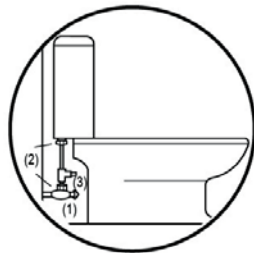

Installation Instructions

1. CAUTION

Do Not over tight any connections. Over tightening connections and adaptor can cause damage to the parts.

2. PROCEDURES OF ASSEMBLY

1

Shut water supply by turning it to the right and disassemble the water hose.
Flush toilet to drain water inside of toilet water tank before disassembling the water hose.