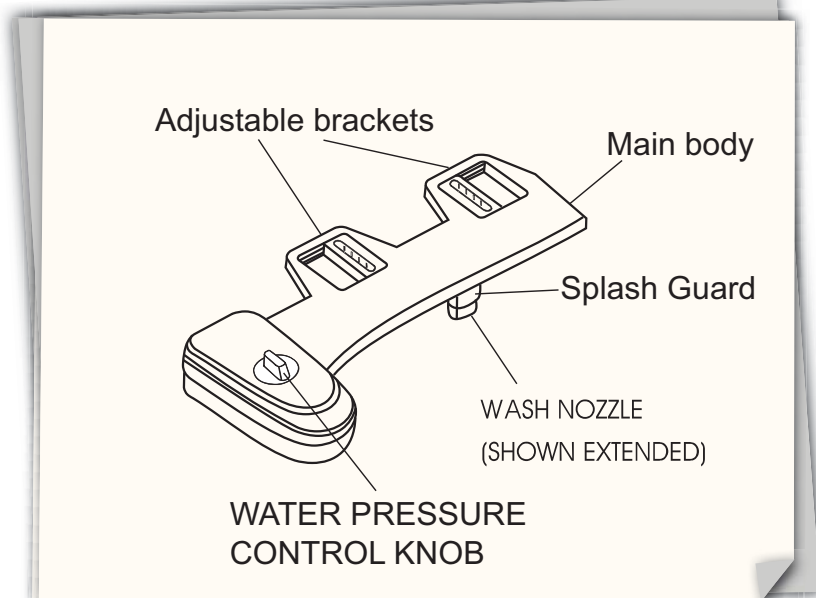

CONTENTS

Functions and Characteristics	4
Parts list	5
Configuration	6
Final Assembly	7
Installation Instruction	8
Maintenance	10
Warranty	12
Contact	

- Read this manual carefully and install properly
- This product should be installed accordingly to the manual
- Keep this manual for future reference

BIO BIDET® BBC-70

Functions and Characteristics

- Ambient Temperature bidet model
- Ingenious splash guard
- Continuous Controlled Water Stream
- No electricity or battery required
- Connects directly to fresh water line
- Adjustable brackets
- Adjustable Pressure Control
- Quality Silver Brass Part
- Universal T valve
- Removable nozzle for better hygiene
- Splash Guarded Nozzle
- P.S.P.C (Positive Stepping Pressure Control)
- Double sided body panel

BIO BIDET® BBC-70

Parts List

Name	Quantity
Bidet	1
7/8" Fill Valve Adaptor	1
Water Supply Hose	1
Protective O rings	2
Owner's Manual	1

BIO BIDET® BBC-70

Configuration

BIO BIDET® BBC-70

Tighten nuts while checking for leaks.
Do Not over tight.

4

Mount bidet and toilet seat/lid over toilet mounting holes. Supplied rubber O-rings should be placed under the bidet mounting bracket to protect and secure bidet on the toilet.

5

Open shut off valve and check for any leaks.