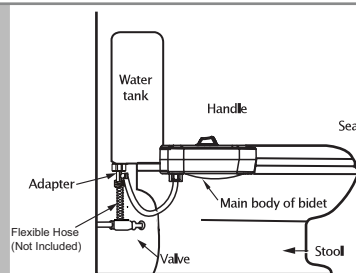

BIO BIDET® BBC-70

Parts List

Name	Quantity
Bidet	1
7/8" Fill Valve Adaptor	1
Water Supply Hose	1
Protective O rings	2
Owner's Manual	1

BIO BIDET® BBC-70

Configuration

BIO BIDET® BBC-70

Tighten nuts while checking for leaks.
Do Not over tight.

Installation Instructions

1. CAUTION

Do Not over tight any connections. Over tightening connections and adaptor can cause damage to the parts.

2. PROCEDURES OF ASSEMBLY

1

Shut water supply by turning it to the right and disassemble the water hose.
Flush toilet to drain water inside of toilet water tank before disassembling the water hose.

BIO BIDET® BBC-70

2

Remove existing seat and lid. Release the bolts on both side of the existing toilet seat.

3

Connect supplied T valve to the toilet fill valve. Note T valve will be connected directly to toilet fill valve, not the shut off valve. Then connect rest of water lines to connected T valve.

4

Mount bidet and toilet seat/lid over toilet mounting holes. Supplied rubber O-rings should be placed under the bidet mounting bracket to protect and secure bidet on the toilet.

5

Open shut off valve and check for any leaks.