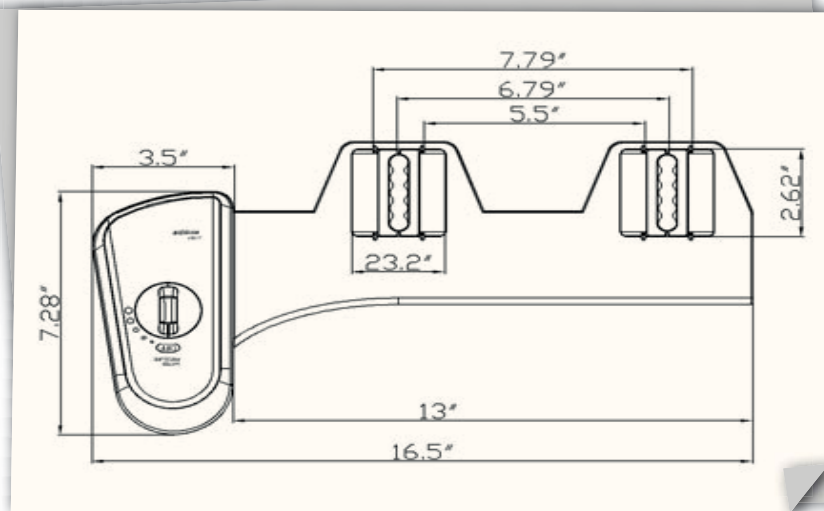

BIO BIDET® BBC-70

Parts List

Name	Quantity
Bidet	1
7/8" Fill Valve Adaptor	1
Water Supply Hose	1
Protective O rings	2
Owner's Manual	1

BIO BIDET® BBC-70

Configuration

BIO BIDET® BBC-70

Tighten nuts while checking for leaks.
Do Not over tight.