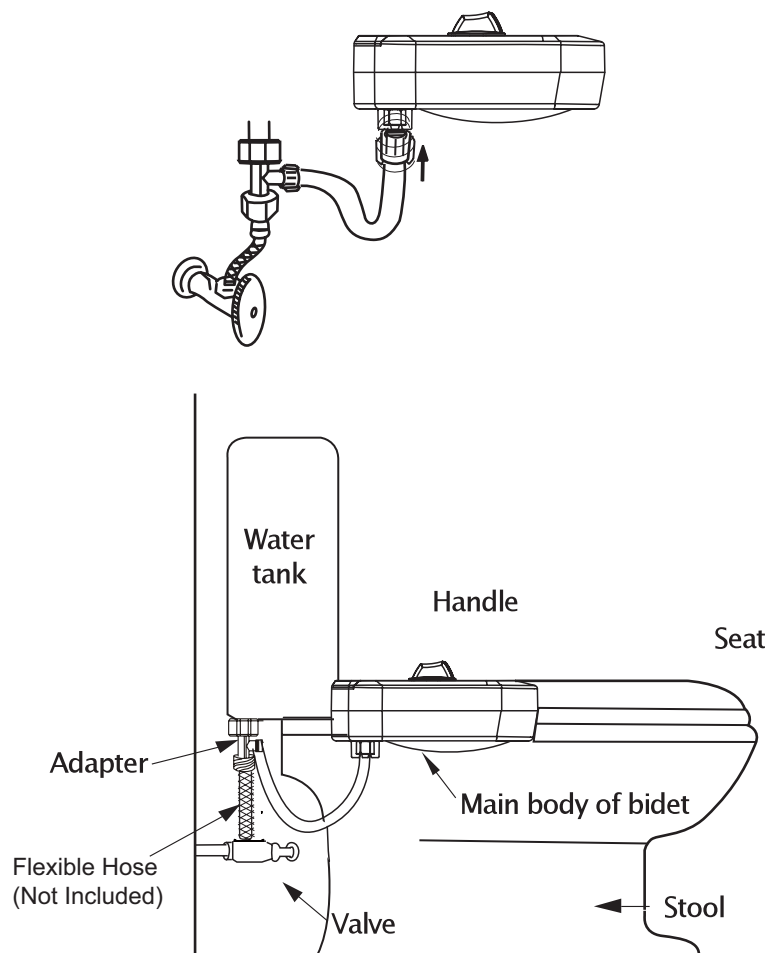

BIO BIDET® BBC-70

Functions and Characteristics

- Ambient Temperature bidet model
- Ingenious splash guard
- Continuous Controlled Water Stream
- No electricity or battery required
- Connects directly to fresh water line
- Adjustable brackets
- Adjustable Pressure Control
- Quality Silver Brass Part
- Universal T valve
- Removable nozzle for better hygiene
- Splash Guarded Nozzle
- P.S.P.C (Positive Stepping Pressure Control)
- Double sided body panel

BIO BIDET® BBC-70

Parts List

Name	Quantity
Bidet	1
7/8" Fill Valve Adaptor	1
Water Supply Hose	1
Protective O rings	2
Owner's Manual	1

BIO BIDET® BBC-70

Configuration

BIO BIDET® BBC-70

Tighten nuts while checking for leaks.
Do Not over tight.

BIO BIDET® BBC-70

2

Remove existing seat and lid. Release the bolts on both side of the existing toilet seat.

3

Connect supplied T valve to the toilet fill valve. Note T valve will be connected directly to toilet fill valve, not the shut off valve. Then connect rest of water lines to connected T valve.

4

Mount bidet and toilet seat/lid over toilet mounting holes. Supplied rubber O-rings should be placed under the bidet mounting bracket to protect and secure bidet on the toilet.

5

Open shut off valve and check for any leaks.