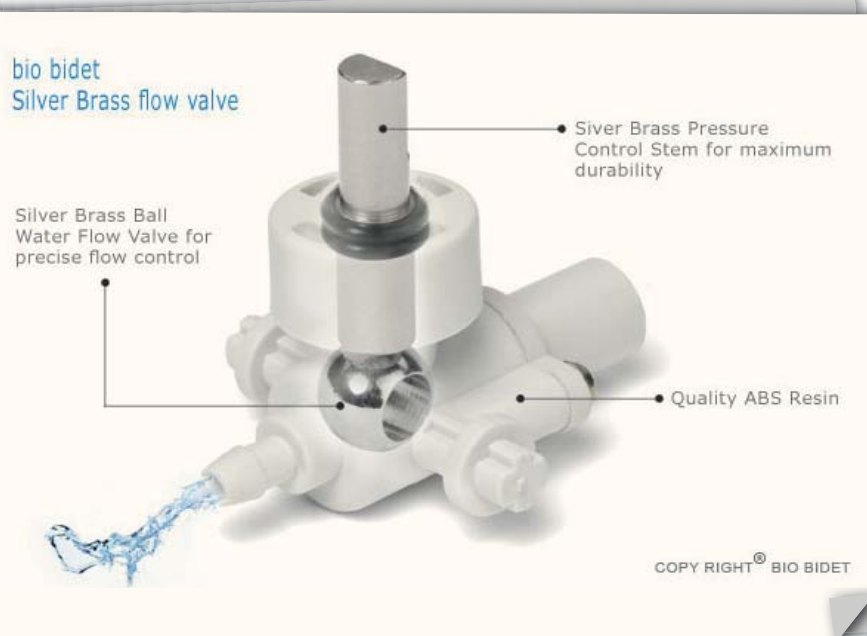

BIO BIDET® BBC-70

Functions and Characteristics

- Ambient Temperature bidet model
- Ingenious splash guard
- Continuous Controlled Water Stream
- No electricity or battery required
- Connects directly to fresh water line
- Adjustable brackets
- Adjustable Pressure Control
- Quality Silver Brass Part
- Universal T valve
- Removable nozzle for better hygiene
- Splash Guarded Nozzle
- P.S.P.C (Positive Stepping Pressure Control)
- Double sided body panel

BIO BIDET® BBC-70

Parts List

Name	Quantity
Bidet	1
7/8" Fill Valve Adaptor	1
Water Supply Hose	1
Protective O rings	2
Owner's Manual	1

BIO BIDET® BBC-70

Configuration

BIO BIDET® BBC-70

Tighten nuts while checking for leaks.
Do Not over tight.

BIO BIDET® BBC-70

2

Remove existing seat and lid. Release the bolts on both side of the existing toilet seat.

3

Connect supplied T valve to the toilet fill valve. Note T valve will be connected directly to toilet fill valve, not the shut off valve. Then connect rest of water lines to connected T valve.

4

Mount bidet and toilet seat/lid over toilet mounting holes. Supplied rubber O-rings should be placed under the bidet mounting bracket to protect and secure bidet on the toilet.

5

Open shut off valve and check for any leaks.