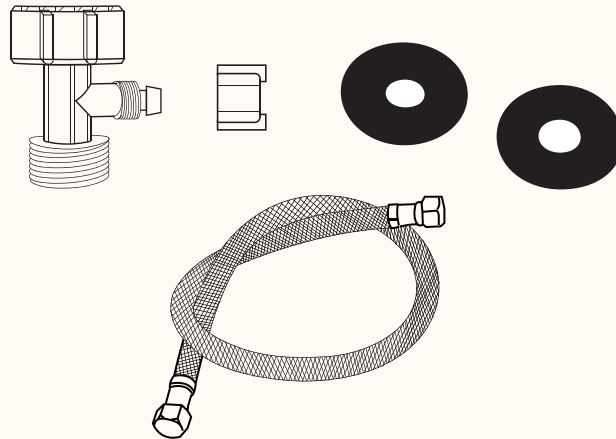

BIO BIDET® BBC-70

Functions and Characteristics

- Ambient Temperature bidet model
- Ingenious splash guard
- Continuous Controlled Water Stream
- No electricity or battery required
- Connects directly to fresh water line
- Adjustable brackets
- Adjustable Pressure Control
- Quality Silver Brass Part
- Universal T valve
- Removable nozzle for better hygiene
- Splash Guarded Nozzle
- P.S.P.C (Positive Stepping Pressure Control)
- Double sided body panel

BIO BIDET® BBC-70

Parts List

Name	Quantity
Bidet	1
7/8" Fill Valve Adaptor	1
Water Supply Hose	1
Protective O rings	2
Owner's Manual	1

BIO BIDET® BBC-70

Configuration

BIO BIDET® BBC-70

Tighten nuts while checking for leaks.
Do Not over tight.

BIO BIDET® BBC-70

2

Remove existing seat and lid. Release the bolts on both side of the existing toilet seat.

3

Connect supplied T valve to the toilet fill valve. Note T valve will be connected directly to toilet fill valve, not the shut off valve. Then connect rest of water lines to connected T valve.