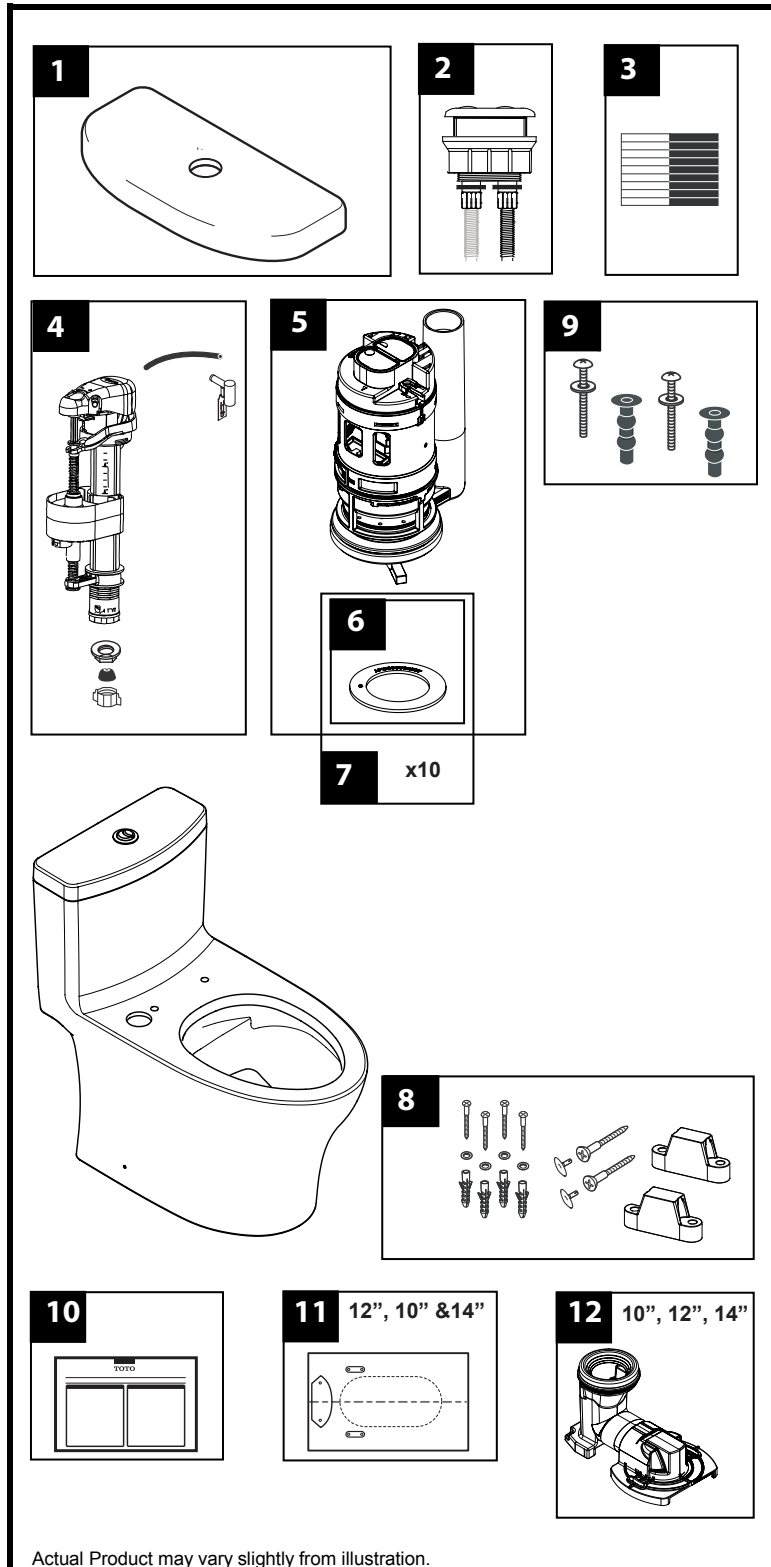

# MS646124CEMF(G), MS646234CEMFG, MW6463046CEMFG, MW6463056CEMFG

MS646124CEMF(G) MS646234CEMFG MW6463046CEMFG MW6463056CEMFG  
 CST646CEMFGT40 CST646CEMFGT40

## Aquia® IV One-Piece Toilet 1.28 & 0.8 Gpf Toilet, Elongated, DynaMax™ Tornado Flush®, Unifit Rough-In, Push button, (including CeFIONtect™)

Item	Part	Description
1	TCU646CRE#01	Tank Lid w/ Velcro Tape - Cotton White
	TCU646CRE#03	Tank Lid w/ Velcro Tape - Bone
	TCU646CRE#11	Tank Lid w/ Velcro Tape - Colonial White
	TCU646CRE#12	Tank Lid w/ Velcro Tape - Sedona Beige
	TCU646CRE#51	Tank Lid w/ Velcro Tape - Ebony
2	THU736#CP-A	Push Button Assembly - Chrome Plated
	THU736#01-A	Push Button Assembly - Cotton
	THU736#PN-A	Push Button Assembly - Polished Nickel
	THU736#BN-A	Push Button Assembly - Brushed Nickel
3	THU107	Velcro tape
4	TSU81.07-A	Fill Valve Assembly
5	THU740-A	Flush Valve Assembly, 1.28 GPF
6	9BU112E-A	Flush Valve Seal Gasket (1 piece)
7	THU744	Flush Valve Seal Gasket (10 pieces)
8	THU742#01-A	Toilet Mounting Hardware (for #01 & #11)
	THU742#03-A	Toilet Mounting Hardware
	THU742#12-A	Toilet Mounting Hardware
	THU742#51-A	Toilet Mounting Hardware
9	THU651N	Seat Top Mounting Hardware
10	0GU180	Installation Instruction
11	0GU181-A	12" Unifit Rough-In Template
	0GU182-A	10" & 14" Unifit Rough-In Template
12	TSU08W.10	Unifit Rough-In 10"
	TSU08W.12	Unifit Rough-In 12"
	TSU08W.14	Unifit Rough-In 14"