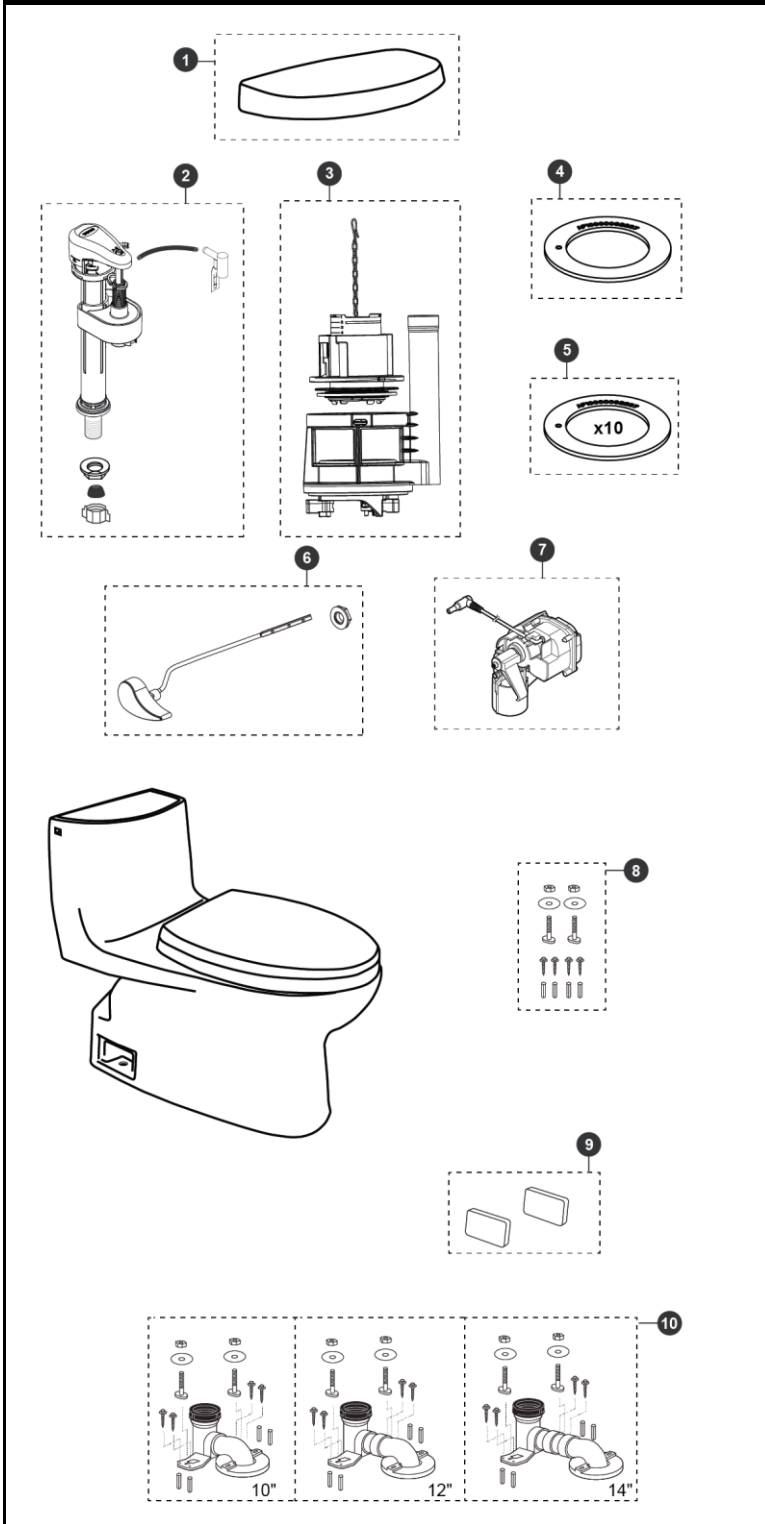

**Carlyle® II Washlet+
 1.28 Gpf Toilet, Elongated, Tornado Flush, Right
 Hand Trip Lever, UniFit Rough-In, Universal Height
 (including CEFIONTECT® and Autoflush)**

Actual Product may vary slightly from illustration.

| Item | Part | Description |
|------|--------------|---|
| 1 | TCU604CRE#01 | Tank Lid - Cotton |
| | TCU604CRE#03 | Tank Lid - Bone |
| | TCU604CRE#11 | Tank Lid - Colonial White |
| | TCU604CRE#12 | Tank Lid - Sedona Beige |
| | TCU604CRE#51 | Tank Lid - Ebony |
| 2 | TSU81.30-A | Fill Valve |
| 3 | THU747-A | Flush Valve |
| 4 | THU407 | Seal Gasket (1 piece) |
| 5 | THU370 | Seal Gasket (10 pieces) |
| 6 | THU808#01-A | Trip Lever - Cotton |
| | THU808#03-A | Trip Lever - Bone |
| | THU808#11-A | Trip Lever - Colonial White |
| | THU808#12-A | Trip Lever - Sedona Beige |
| | THU808#51-A | Trip Lever - Ebony |
| | THU808#CP-A | Trip Lever - Chrome Plated |
| | THU808#BN-A | Trip Lever - Brushed Nickel |
| | THU808#PN-A | Trip Lever - Polished Nickel |
| | THU820#01-A | Trip Lever - Right Hand - Cotton |
| | THU820#CP-A | Trip Lever - Right Hand - Chrome Plated |
| 7 | THU767 | Autoflush unit |
| 8 | THU020 | UniFit Mounting Set |
| 9 | TCU884CV#01 | Side Plates w/ Velcro Tape - Cotton |
| | TCU884CV#03 | Side Plates w/ Velcro Tape - Bone |
| | TCU884CV#11 | Side Plates w/ Velcro Tape - Colonial White |
| | TCU884CV#12 | Side Plates w/ Velcro Tape - Sedona Beige |
| | TCU884CV#51 | Side Plates w/ Velcro Tape - Ebony |
| 10 | TSU01W.10R | UniFit - 10" Rough-In |
| | TSU01W.12R | UniFit - 12" Rough-In |
| | TSU01W.14R | UniFit - 14" Rough-In |

Note:

Product Number Explanations

One-Piece Toilet

(MS) Toilet & Seat combo
 (MW) Toilet & Washlet combo
 (CST) Toilet only
 (SW) Washlet
 (SS) Seat
 (C) Tornado Flush™
 (E) 1.28gpf / 4.8 Lpf
 (F) Universal Height
 (G) CEFIONTECT®

(A) Autoflush compatible
 (R) Right Hand Trip Lever
 (T40) Washlet+
 (614) Toilet Model
 (124) Seat Model
 () Washlet Model