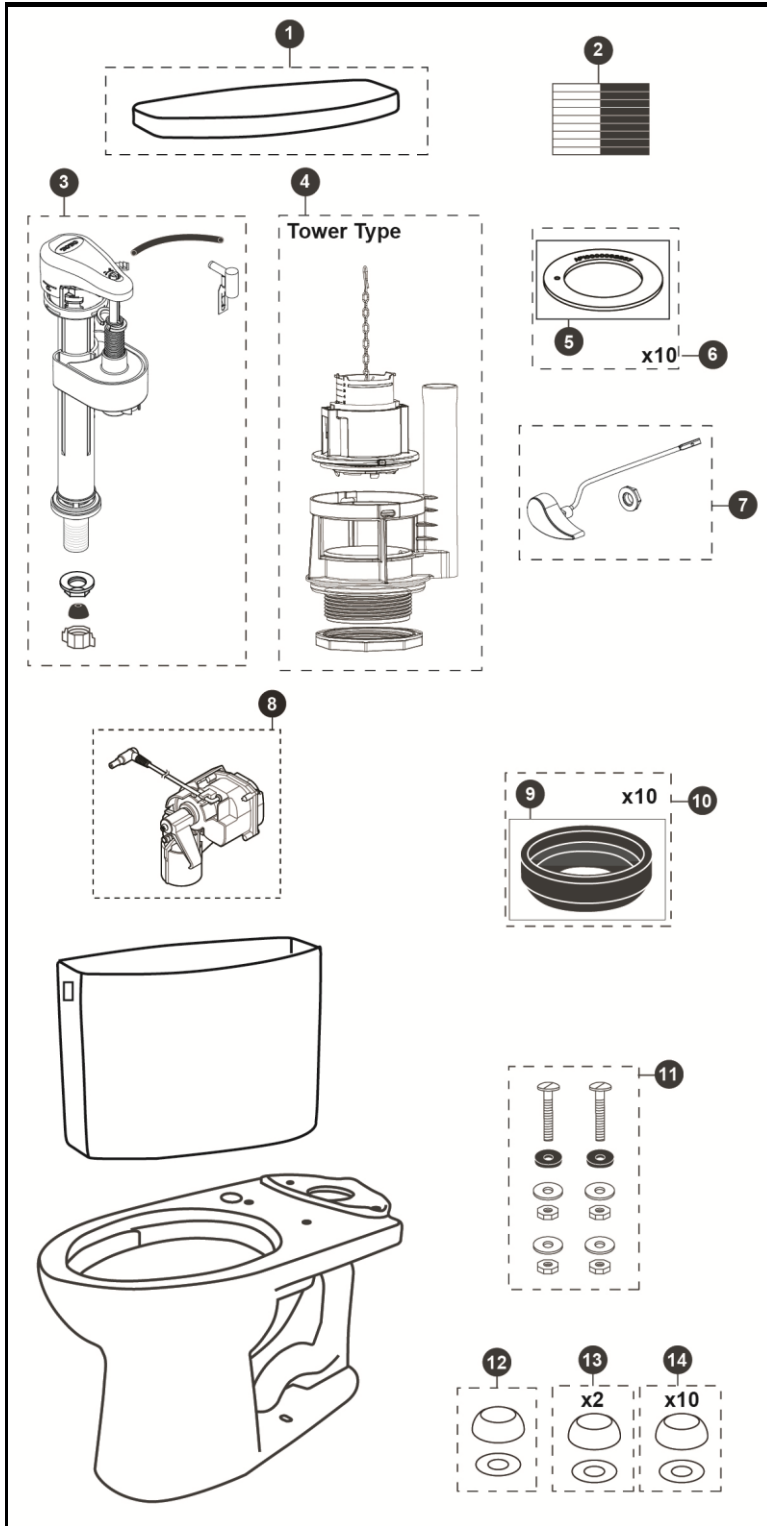

**Drake® II & Drake® II Washlet+
1.28 gpf Toilet, Elongated, Tornado Flush,
Universal Height, (Right Hand Trip Lever)
(including CeFiONtect® and Autoflush)**

Item	Part	Description
1	TCU454CRE#01	Tank Lid w/ Velcro Tape - Cotton
	TCU454CRE#03	Tank Lid w/ Velcro Tape - Bone
	TCU454CRE#11	Tank Lid w/ Velcro Tape - Colonial White
	TCU454CRE#12	Tank Lid w/ Velcro Tape - Sedona Beige
	TCU454CRE#51	Tank Lid w/ Velcro Tape - Ebony
2	THU107	Velcro Tape
3	TSU83.30-A	Fill Valve for Flapper Type
4	THU824-A	Flush Valve
5	THU407	Seal Gasket (1 piece)
6	THU370	Seal Gasket (10 pieces)
7	THU808#01-A	Trip Lever - Cotton
	THU808#03-A	Trip Lever - Bone
	THU808#11-A	Trip Lever - Colonial White
	THU808#12-A	Trip Lever - Sedona Beige
	THU808#51-A	Trip Lever - Ebony
	THU808#BN-A	Trip Lever - Brushed Nickel
	THU808#CP-A	Trip Lever - Chrome Plated
	THU808#PB-A	Trip Lever - Polished Brass
	THU808#PN-A	Trip Lever - Polished Nickel
	THU820#01-A	Trip Lever - Right Hand - Cotton
	THU820#CP-A	Trip Lever - Right Hand - Chrome Plated
8	THU767	Autoflush Unit
9	9BU024E	Tank to Bowl Gaskets
10	THU131	Tank to Bowl Gaskets (10 pieces)
11	TSU01D	Tank Mounting Kit
12	THU044#01	Bolt Cap Set - Cotton (1 set)
	THU044#03	Bolt Cap Set - Bone (1 set)
	THU044#11	Bolt Cap Set - Colonial White (1 set)
	THU044#12	Bolt Cap - Sedona Beige
	THU044#51	Bolt Cap - Ebony
13	THU044S#01	Bolt Cap Set - Cotton (2 sets)
	THU044S#03	Bolt Cap Set - Bone (2 sets)
	THU044S#11	Bolt Cap Set - Colonial White (2 sets)
	THU044S#12	Bolt Cap Set - Sedona Beige (2 sets)
	THU044S#51	Bolt Cap Set - Ebony (2 sets)
14	THU098#01	Bolt Cap Set - Cotton (10 sets)
	THU098#03	Bolt Cap Set - Bone (10 sets)
	THU098#11	Bolt Cap Set - Colonial White (10 sets)
	THU098#12	Bolt Cap Set - Sedona Beige (10 sets)
	THU098#51	Bolt Cap Set - Ebony (10 sets)