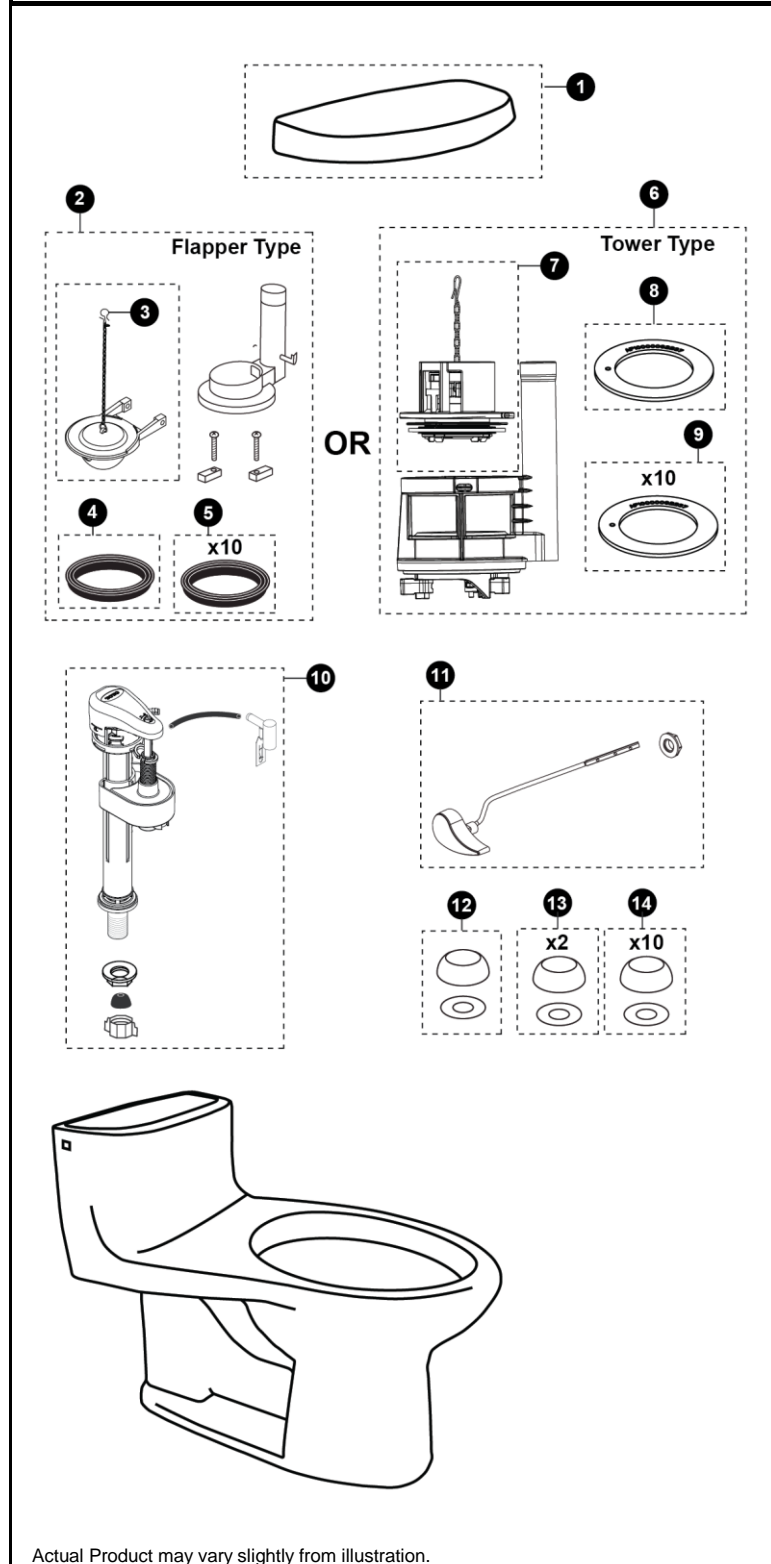

MS634114CEF(G)

MS634114CEF
CST634CEF
CST634CEFT

MS634114CEFG
CST634CEGF
CST634CEFGT

Supreme® II 1.28 Gpf Toilet, Elongated, Tornado Flush™, Universal Height (including CeFIONtect™)

Item	Part	Description
1	TCU634CRE#01	Tank Lid - Cotton
	TCU634CRE#03	Tank Lid - Bone
	TCU634CRE#11	Tank Lid - Colonial White
	TCU634CRE#12	Tank Lid - Sedona Beige
	TCU634CRE#51	Tank Lid - Ebony
2	THU245P-3	Flush Valve
3	THU500S	Flapper w/ Chain
4	9BU002E	Flush Valve Gasket (1 piece)
5	THU097	Flush Valve Gasket (10 pieces)
6	THU460.6D-A	Drain Valve
7	THU460-A	Flush Tower
8	THU407	Seal Gasket (1 piece)
9	THU370	Seal Gasket (10 piece)
10	TSU53A	Fill Valve
11	THU004#01	Trip Lever - Cotton
	THU004#03	Trip Lever - Bone
	THU004#11	Trip Lever - Colonial White
	THU004#12	Trip Lever - Sedona Beige
	THU004#51	Trip Lever - Ebony
	THU004#CP	Trip Lever - Polished Chrome
	THU004#BN	Trip Lever - Brushed Nickel
	THU004#PN	Trip Lever - Polished Nickel
12	THU004#01	Bolt Cap Set - Cotton (1 set)
	THU004#03	Bolt Cap Set - Bone (1 set)
	THU004#11	Bolt Cap Set - Colonial White (1 set)
	THU004#12	Bolt Cap Set - Sedona Beige (1 set)
	THU004#51	Bolt Cap Set - Ebony (1 set)
13	THU044S#01	Bolt Cap Set - Cotton (2 pieces)
	THU044S#03	Bolt Cap Set - Bone (2 pieces)
	THU044S#11	Bolt Cap Set - Colonial White (2 pieces)
	THU044S#12	Bolt Cap Set - Sedona Beige (2 pieces)
	THU044S#51	Bolt Cap Set - Ebony (2 pieces)
14	THU098#01	Bolt Cap Sets - Cotton (20 pieces)
	THU098#03	Bolt Cap Sets - Bone (20 pieces)
	THU098#11	Bolt Cap Sets - Colonial White (20 pieces)
	THU098#12	Bolt Cap Sets - Sedona Beige (20 pieces)
	THU098#51	Bolt Cap Sets - Ebony (20 pieces)

Note:

Product Number Explanations

One-Piece Toilet

(MS) Toilet & Seat Combination
(CST) Gravity Type Toilet
(634) Toilet Model
(114) Seat Model
(C) Tornado Flush™
(E) E-Max®
(F) Universal Height
(G) CeFIONtect™
(T) Drain Valve Tower