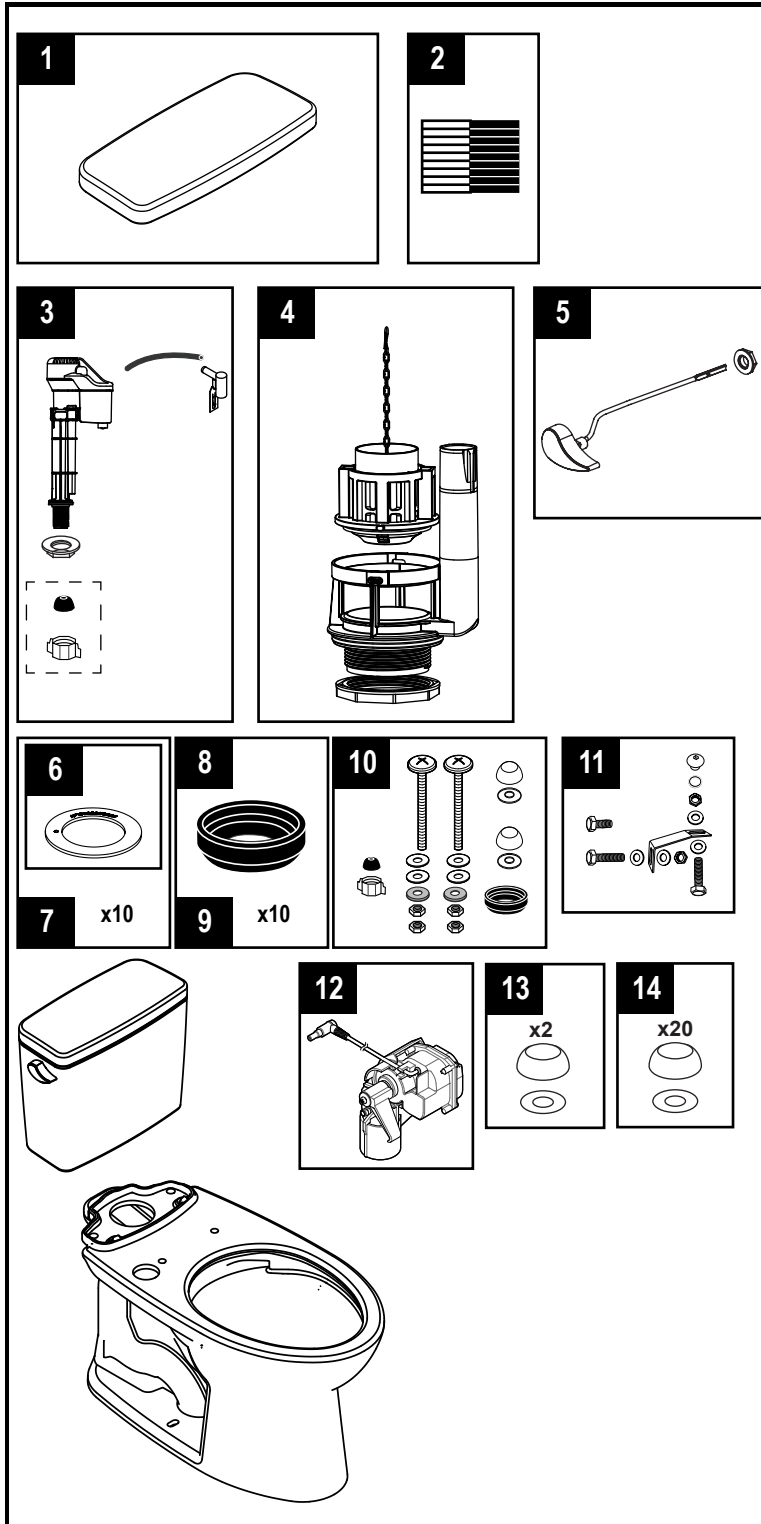

**10" Drake®
1.28 Gpf Toilet, Elongated
TORNADO FLUSH®, Universal Height,
(including CEFIONTECT®), Right Hand Trip Lever**

Item	Part	Description
1	TCU776CR#01	Tank Lid w/ Velcro Tape - Cotton
	TCU776CR#03	Tank Lid w/ Velcro Tape - Bone
	TCU776CR#11	Tank Lid w/ Velcro Tape - Colonial White
	TCU776CR#12	Tank Lid w/ Velcro Tape - Sedona Beige
	TCU776CR#51	Tank Lid w/ Velcro Tape - Ebony
2	THU107	Velcro Tape
3	TSU708	Fill Valve Assembly
4	THU825-A	Flush Valve Assembly, 1.28 GPF
	THU826-A	Flush Valve Assembly, 1.28 GPF (Insulated Tank)
5	THU808#CP-A	Trip Lever Handle - Chrome Plated
	THU808#PN-A	Trip Lever Handle - Polished Nickel
	THU808#BN-A	Trip Lever Handle - Brushed Nickel
	THU808#PB-A	Trip Lever Handle - Polished Brass
	THU808#RB-A	Trip Lever Handle - Oil Rubbed Bronze
	THU808#01-A	Trip Lever Handle - Cotton
	THU808#03-A	Trip Lever Handle - Bone
	THU808#11-A	Trip Lever Handle - Colonial White
	THU808#12-A	Trip Lever Handle - Sedona Beige
	THU808#51-A	Trip Lever Handle - Ebony
	THU820#01-A	Trip Lever Right Handle - Cotton
	THU820#CP-A	Trip Lever Right Handle - Chrome Plated
	THU820#PN-A	Trip Lever Right Handle - Polished Nickel
	THU820#BN-A	Trip Lever Right Handle - Brushed Nickel
	THU820#PB-A	Trip Lever Right Handle - Polished Brass
	THU835#CP-A	Trip Lever Right Handle & Bolt Down - Chrome Plated
6	THU407	Seal Gasket (1 piece)
7	THU370	Seal Gasket (10 pieces)
8	9BU024E	Tank to Bowl Gasket - 1pc
9	THU131	Tank to Bowl Gasket - 10pc
10	THU828#01-A	Tank to Bowl Mounting Hardware - Cotton
	THU828#03-A	Tank to Bowl Mounting Hardware - Bone
	THU828#11-A	Tank to Bowl Mounting Hardware - Colonial White
	THU828#12-A	Tank to Bowl Mounting Hardware - Sedona Beige
	THU828#51-A	Tank to Bowl Mounting Hardware - Ebony
11	THU089	Bolt Down Set
12	THU767	Autoflush Unit
13	THU044S#XX	Bolt Cap Set - (1 Toilet)
14	THU098#XX	Bolt Cap Set - (10 Toilets)