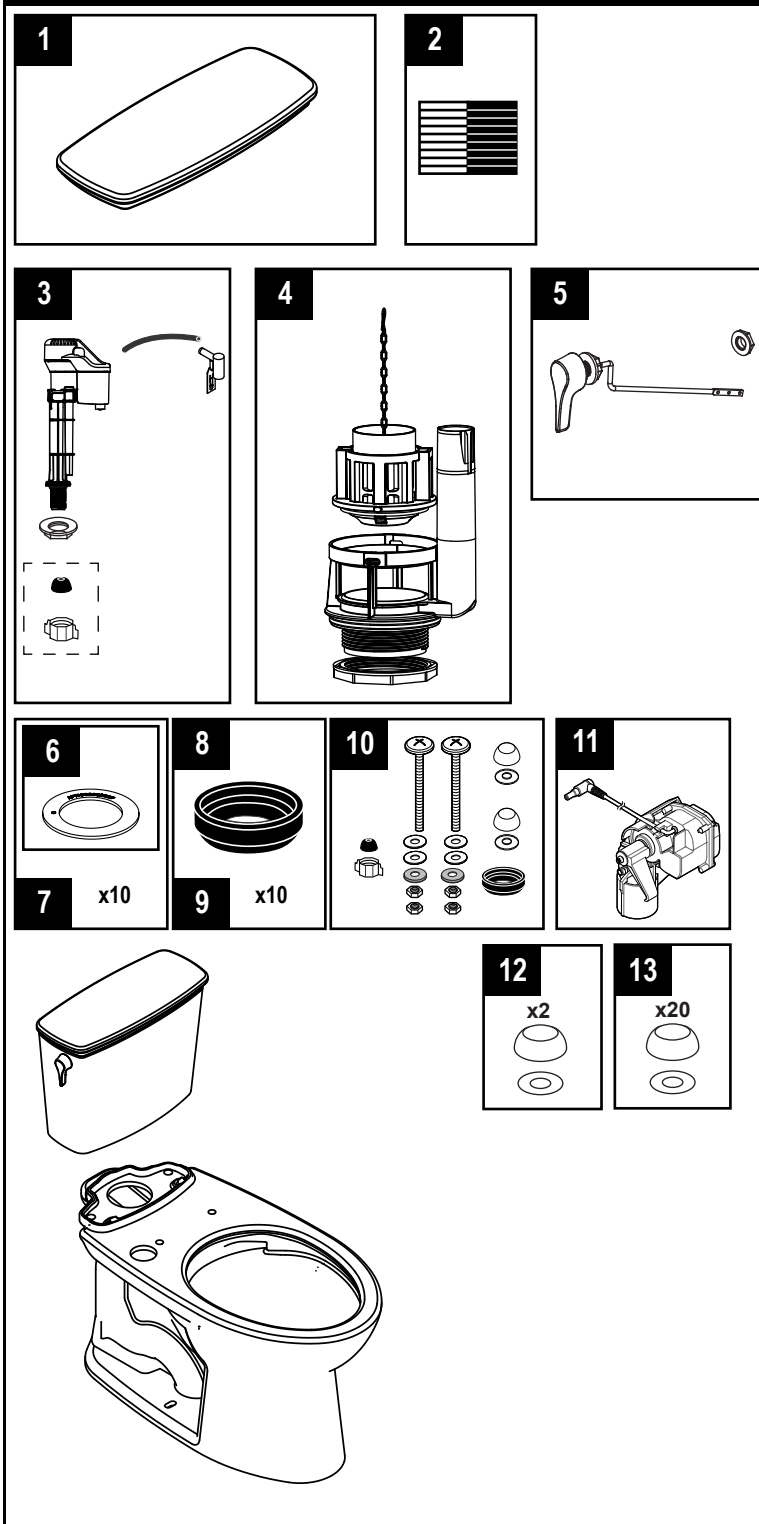

CST786CEF(G), MS786124CEF(G), MW7863046CEFG(A), MW7863056CEFG(A), MW7863074CEFG & MW7863084CEFG

CST786CEFG C776CEFG ST786EA	CST786CEF C776CEF ST786EA	MS786124CEFG C776CEFGT40 ST786EA	MW7863046CEFG(A) C776CEFGT40 ST786EA
MW7863056CEFG(A) C776CEFGT40 ST786EA	MW7863074CEFG C776CEFGT40 ST786EA	MW7863084CEFG C776CEFGT40 ST786EA	

**Drake® Transitional
1.28 Gpf Toilet, Elongated
TORNADO FLUSH®, Universal Height,
(including CEFIONTECT®)**

Item	Part	Description
1	TCU786CR#01	Tank Lid w/ Velcro Tape - Cotton
	TCU786CR#03	Tank Lid w/ Velcro Tape - Bone
	TCU786CR#11	Tank Lid w/ Velcro Tape - Colonial White
	TCU786CR#12	Tank Lid w/ Velcro Tape - Sedona Beige
	TCU786CR#51	Tank Lid w/ Velcro Tape - Ebony
2	THU107	Velcro Tape
3	TSU708	Fill Valve Assembly
4	THU829-A	Flush Valve Assembly, 1.28 GPF
5	THU398#CP-A	Trip Lever Handle - Chrome Plated
	THU398#PN-A	Trip Lever Handle - Polished Nickel
	THU398#BN-A	Trip Lever Handle - Brushed Nickel
	THU398#01-A	Trip Lever Handle - Cotton
6	THU407	Flush Valve Seal Gasket - 1pc
7	THU370	Flush Valve Seal Gasket - 10pc
8	9BU024E	Tank to Bowl Gasket - 1pc
9	THU131	Tank to Bowl Gasket - 10pc
10	THU828#01-A	Tank to Bowl Mounting Hardware - Cotton
	THU828#03-A	Tank to Bowl Mounting Hardware - Bone
	THU828#11-A	Tank to Bowl Mounting Hardware - Colonial White
	THU828#12-A	Tank to Bowl Mounting Hardware - Sedona Beige
	THU828#51-A	Tank to Bowl Mounting Hardware - Ebony
11	THU767	Autoflush Unit
12	THU044S#XX	Bolt Cap Set - (1 Toilet)
13	THU098#XX	Bolt Cap Set - (10 Toilets)

Note:

#XX denotes the following color code: #01, #03, #11, #12 & #51

Product Number Explanations

Two-Piece Toilet

(CST) Gravity Type Toilet
(MS) Toilet & Seat Combo
(MW) Toilet & WASHLET® Combo
(SS) Seat (SW) WASHLET® (786) Model
(C) TORNADO FLUSH®
(E) 1.28 Gpf (G) CEFIONTECT®