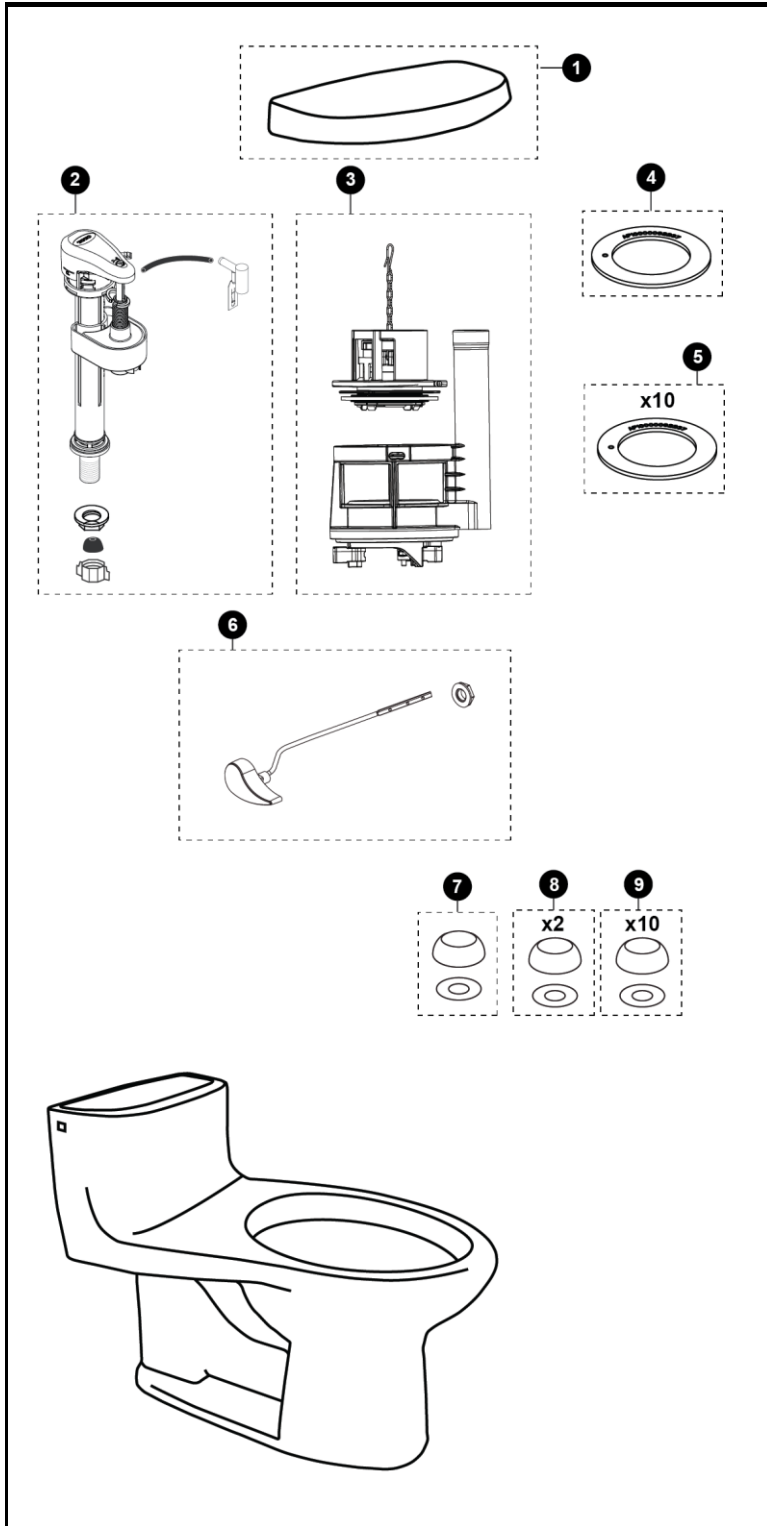

MS634124CEF(G), MW6343046CEFG, MW6343056CEFG, MW6343074CEFG, MW6343084CEFG,

MS634124CEF(G)
CST634CEFT40
CST634CEFGT40
SS124

MW6343046CEFG
CST634CEFGT40
SW3046AT40

MW6343056CEFG
CST634CEFGT40
SW3056AT40

MW6343074CEFG
CST634CEFGT40
SW3074T40

MW6343084CEFG
CST634CEFGT40
SW3084T40

**Supreme® II Washlet+
1.28 Gpf Toilet, Elongated,
Tornado Flush™, Universal Height
(including CEFIONTECT®)**

Item	Part	Description
1	TCU634CRE#01	Tank Lid - Cotton
	TCU634CRE#03	Tank Lid - Bone
	TCU634CRE#11	Tank Lid - Colonial White
	TCU634CRE#12	Tank Lid - Sedona Beige
	TCU634CRE#51	Tank Lid - Ebony
2	TSU83.30-A	Fill Valve
3	THU460.6D-A	Flush Valve
4	THU407	Seal Gasket (1 piece)
5	THU370	Seal Gasket (10 piece)
6	THU808#01-A	Trip Lever - Cotton
	THU808#03-A	Trip Lever - Bone
	THU808#11-A	Trip Lever - Colonial White
	THU808#12-A	Trip Lever - Sedona Beige
	THU808#51-A	Trip Lever - Ebony
	THU808#CP-A	Trip Lever - Chrome Plated
	THU808#BN-A	Trip Lever - Brushed Nickel
	THU808#PN-A	Trip Lever - Polished Nickel
7	THU044#01	Bolt Cap Set - Cotton (1 set)
	THU044#03	Bolt Cap Set - Bone (1 set)
	THU044#11	Bolt Cap Set - Colonial White (1 set)
	THU044#12	Bolt Cap Set - Sedona Beige (1 set)
	THU044#51	Bolt Cap Set - Ebony (1 set)
8	THU044S#01	Bolt Cap Set - Cotton (2 pieces)
	THU044S#03	Bolt Cap Set - Bone (2 pieces)
	THU044S#11	Bolt Cap Set - Colonial White (2 pieces)
	THU044S#12	Bolt Cap Set - Sedona Beige (2 pieces)
	THU044S#51	Bolt Cap Set - Ebony (2 pieces)
9	THU098#01	Bolt Cap Sets - Cotton (20 pieces)
	THU098#03	Bolt Cap Sets - Bone (20 pieces)
	THU098#11	Bolt Cap Sets - Colonial White (20 pieces)
	THU098#12	Bolt Cap Sets - Sedona Beige (20 pieces)
	THU098#51	Bolt Cap Sets - Ebony (20 pieces)

Note:

Product Number Explanations

One-Piece Toilet

(MS) Toilet & Seat combo
(MW) Toilet & Washlet combo
(CST) Toilet only
(SW) Washlet
(SS) Seat
(C) Tornado Flush™
(E) 1.28gpf / 4.8 Lpf
(F) Universal Height
(G) CEFIONTECT®