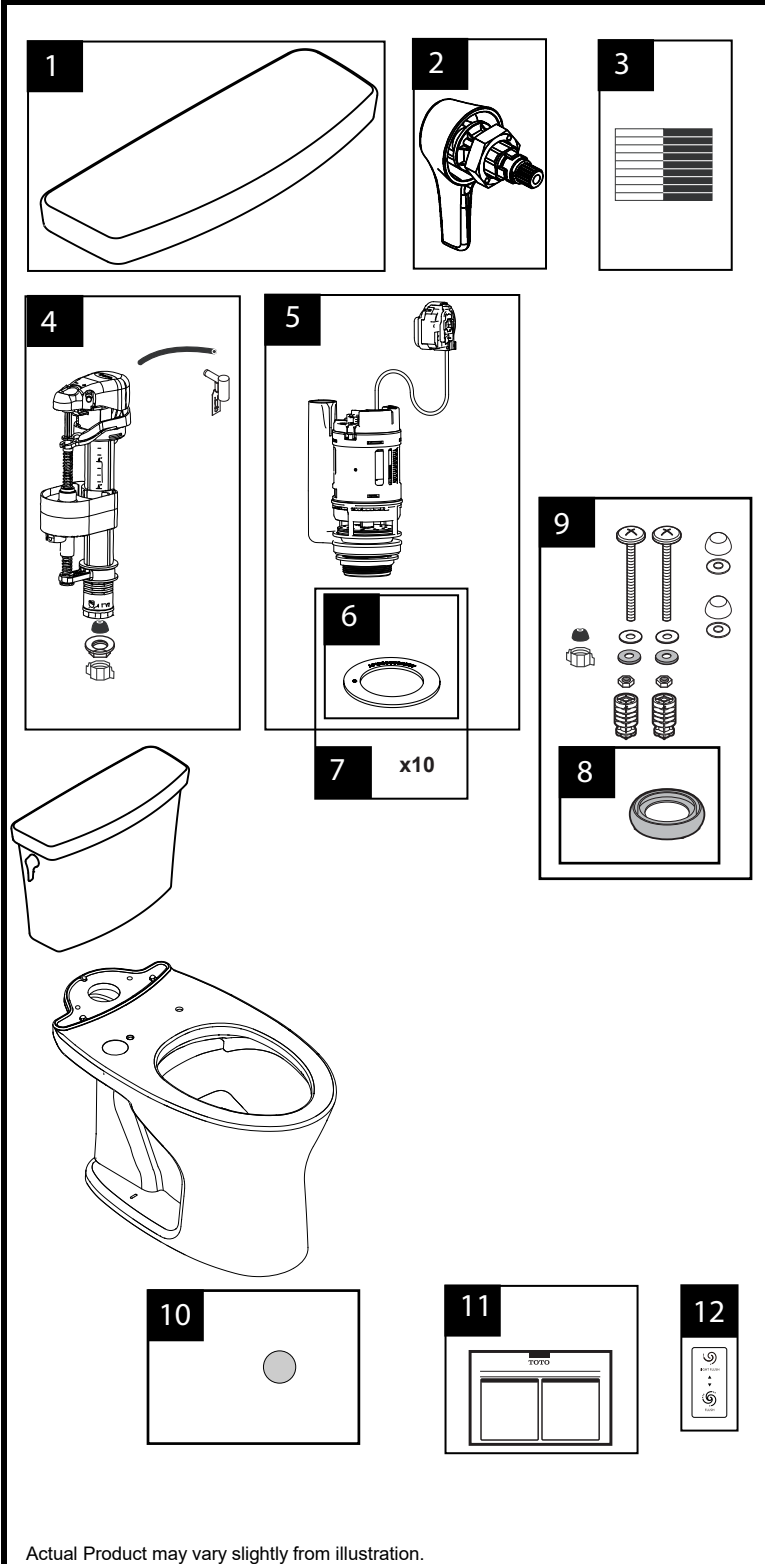

MW7483046CEMFG(A).10  
 CT746CUFGT40.10  
 ST748EMA

10" Drake® Transitional  
 1.28 & 0.8 Gpf Toilet, Elongated  
 DYNAMAX TORNADO FLUSH®, Universal Height,  
 (including CEFIONTECT®)

| Item | Part        | Description                                     |
|------|-------------|---|
| 1    | TCU748CR#01 | Tank Lid w/ Velcro Tape - Cotton                |
|      | TCU748CR#03 | Tank Lid w/ Velcro Tape - Bone                  |
|      | TCU748CR#11 | Tank Lid w/ Velcro Tape - Colonial White        |
|      | TCU748CR#12 | Tank Lid w/ Velcro Tape - Sedona Beige          |
|      | TCU748CR#51 | Tank Lid w/ Velcro Tape - Ebony                 |
| 2    | THU806#CP-A | Trip Lever Handle - Chrome Plated               |
| 3    | THU107      | Velcro Tape                                     |
| 4    | TSU813.07-A | Fill Valve Assembly                             |
| 5    | THU776-A    | Flush Valve Assembly, 1.28 GPF                  |
| 6    | 9BU112E-A   | Flush Tower Seal Gasket - 1pc                   |
| 7    | THU744      | Flush Tower Seal Gasket                         |
| 8    | 9BU109E-A   | Tank to Bowl Gasket                             |
| 9    | THU778#01-A | Tank to Bowl Mounting Hardware - Cotton White   |
|      | THU778#03-A | Tank to Bowl Mounting Hardware - Bone           |
|      | THU778#11-A | Tank to Bowl Mounting Hardware - Colonial White |
|      | THU778#12-A | Tank to Bowl Mounting Hardware - Sedona Beige   |
|      | THU778#51-A | Tank to Bowl Mounting Hardware - Ebony          |
| 10   | 0EU147#01-A | Conceal Sticker - Cotton White                  |
|      | 0EU147#03-A | Conceal Sticker - Bone                          |
|      | 0EU147#11-A | Conceal Sticker - Colonial White                |
|      | 0EU147#12-A | Conceal Sticker - Sedona Beige                  |
|      | 0EU147#51-A | Conceal Sticker - Ebony                         |
| 11   | 0GU193      | Installation Instruction                        |
| 12   | 0EU148-A    | Dual Flush Sticker - All colors except Ebony    |
|      | 0EU148-1-A  | Dual Flush Sticker - Ebony                      |