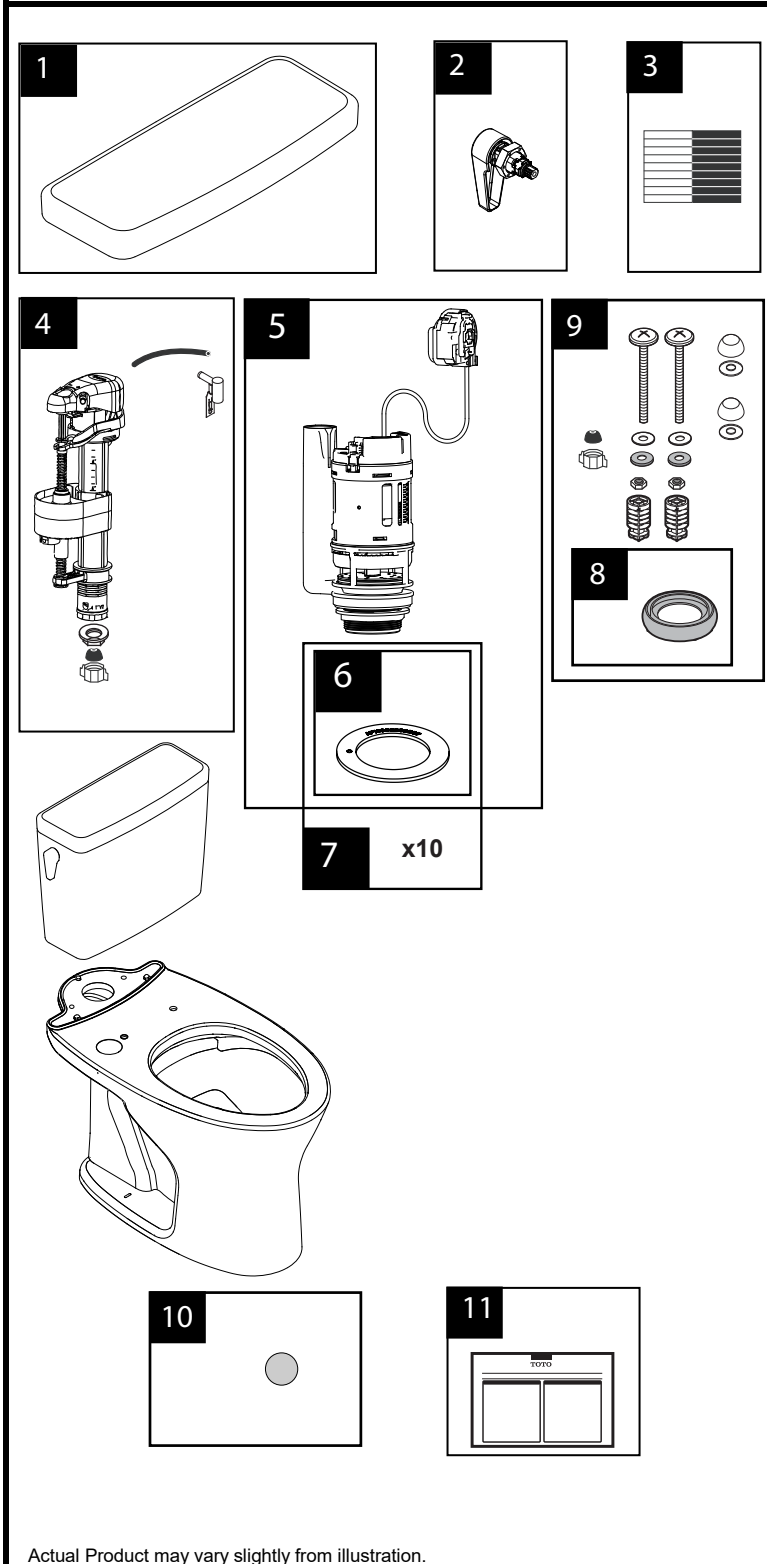

10" Drake®

1.0 & 0.8 Gpf Toilet, Elongated

DYNAMAX TORNADO FLUSH®, Universal Height,
(including CEFIONTECT®, Right Hand Trip Lever)

MW7463056CUMFG(A).10 ST746UMR
CT746CUFGT40.10
ST746UMA

Item	Part	Description
1	TCU746CR#01	Tank Lid w/ Velcro Tape - Cotton
	TCU746CR#03	Tank Lid w/ Velcro Tape - Bone
	TCU746CR#11	Tank Lid w/ Velcro Tape - Colonial White
	TCU746CR#12	Tank Lid w/ Velcro Tape - Sedona Beige
	TCU746CR#51	Tank Lid w/ Velcro Tape - Ebony
2	THU773#CP-A	Trip Lever Handle - Chrome Plated
	THU773#PN-A	Trip Lever Handle - Polished Nickel
	THU773#BN-A	Trip Lever Handle - Brushed Nickel
	THU773#01-A	Trip Lever Handle - Cotton
	THU774#CP-A	Trip Lever Right Handle - Chrome Plated
	THU774#PN-A	Trip Lever Right Handle - Polished Nickel
	THU774#BN-A	Trip Lever Right Handle - Brushed Nickel
	THU774#01-A	Trip Lever Right Handle - Cotton
3	THU107	Velcro Tape
4	TSU823.07-A	Fill Valve Assembly
5	THU775-A	Flush Valve Assembly, 1.0 & 0.8 GPF
	THU791-A	Flush Valve Assembly, 1.0 & 0.8 GPF for Right Hand Tank
6	9BU112E-A	Flush Tower Seal Gasket - 1pc
7	THU744	Flush Tower Seal Gasket - 10 pcs
8	9BU109E-A	Tank to Bowl Gasket
9	THU778#01-A	Tank to Bowl Mounting Hardware - Cotton White
	THU778#03-A	Tank to Bowl Mounting Hardware - Bone
	THU778#11-A	Tank to Bowl Mounting Hardware - Colonial White
	THU778#12-A	Tank to Bowl Mounting Hardware - Sedona Beige
	THU778#51-A	Tank to Bowl Mounting Hardware - Ebony
10	0EU147#01-A	Conceal Sticker - Cotton White
	0EU147#03-A	Conceal Sticker - Bone
	0EU147#11-A	Conceal Sticker - Colonial White
	0EU147#12-A	Conceal Sticker - Sedona Beige
	0EU147#51-A	Conceal Sticker - Ebony
11	0GU193	Installation Instruction