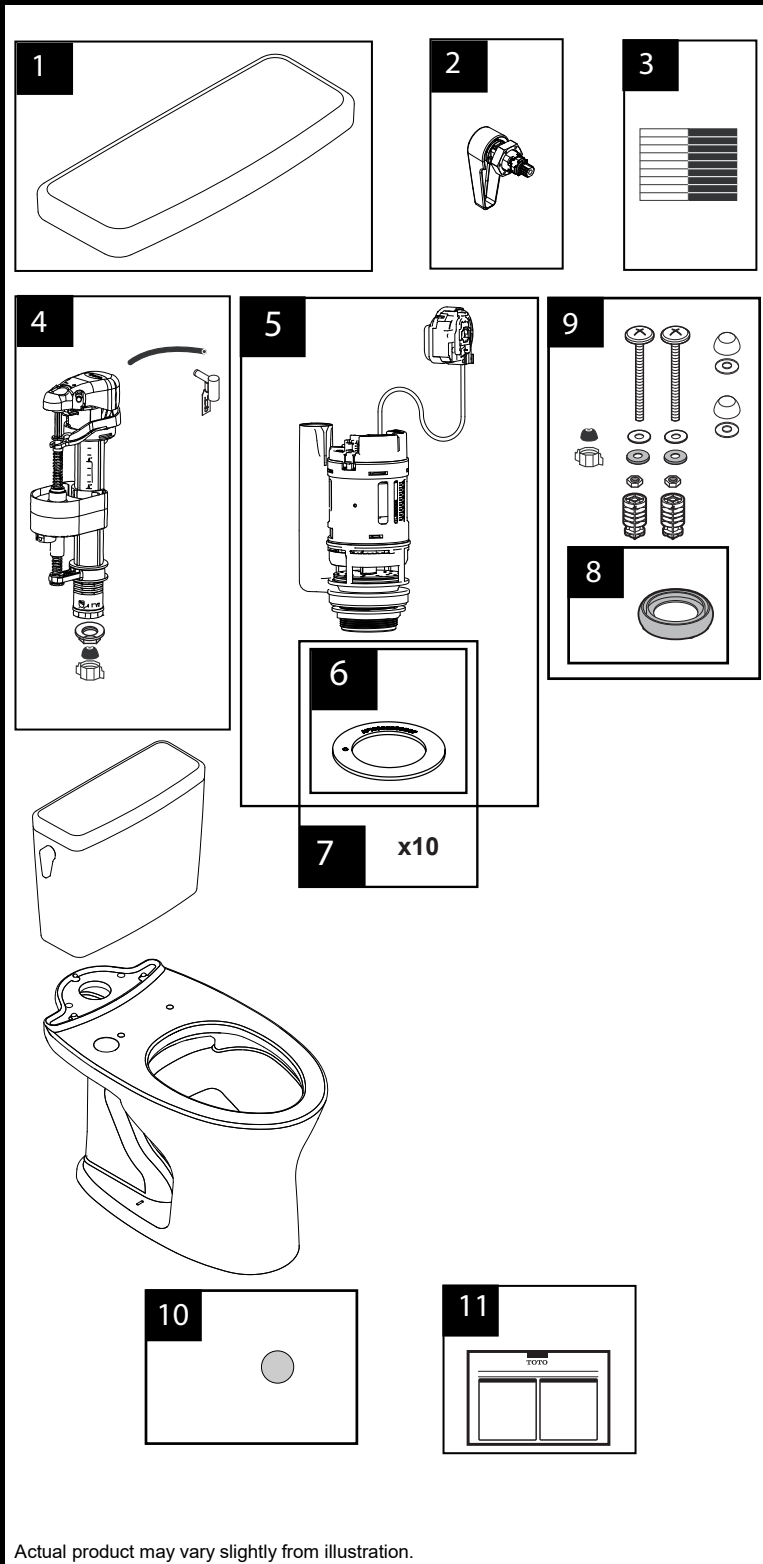

CST746CSM(G), MS746124CSM(G), MW7463046CSMG(A) & MW7463056CSMG(A)

CST746CSMG MW7463046CSMG(A) MS746124CSMG
 CT746CUG CT746CUGT40 CT746CUGT40
 ST746SMA ST746SMA ST746SMA

CST746CSM MW7463056CSMG(A)
 CT746CU CT746CUGT40
 ST746SMA ST746SMA

Drake®

1.6 & 0.8 Gpf Toilet, Elongated
DYNAMAX TORNADO FLUSH®
 (including CEFIONTECT®)

Item	Part	Description
1	TCU746CR#01	Tank Lid w/ Velcro Tape - Cotton
	TCU746CR#03	Tank Lid w/ Velcro Tape - Bone
	TCU746CR#11	Tank Lid w/ Velcro Tape - Colonial White
	TCU746CR#12	Tank Lid w/ Velcro Tape - Sedona Beige
	TCU746CR#51	Tank Lid w/ Velcro Tape - Ebony
2	THU773#CP-A	Trip Lever Handle - Chrome Plated
	THU773#PN-A	Trip Lever Handle - Polished Nickel
	THU773#BN-A	Trip Lever Handle - Brushed Nickel
	THU773#01-A	Trip Lever Handle - Cotton
3	THU107	Velcro Tape
4	TSU823.07-A	Fill Valve Assembly
5	THU777-A	Flush Valve Assembly, 1.6 & 0.8 GPF
	THU793-A	Flush Valve Assembly, 1.6 & 0.8 GPF for Right Hand Tank
6	9BU112E-A	Flush Tower Seal Gasket - 1pc
7	THU744	Flush Tower Seal Gasket - 10 pcs
8	9BU109E-A	Tank to Bowl Gasket
9	THU778#01-A	Tank to Bowl Mounting Hardware - Cotton White
	THU778#03-A	Tank to Bowl Mounting Hardware - Bone
	THU778#11-A	Tank to Bowl Mounting Hardware - Colonial White
	THU778#12-A	Tank to Bowl Mounting Hardware - Sedona Beige
	THU778#51-A	Tank to Bowl Mounting Hardware - Ebony
10	0EU147#01-A	Conceal Sticker - Cotton White
	0EU147#03-A	Conceal Sticker - Bone
	0EU147#11-A	Conceal Sticker - Colonial White
	0EU147#12-A	Conceal Sticker - Sedona Beige
	0EU147#51-A	Conceal Sticker - Ebony
11	0GU193	Installation Instruction

Note:

Product Number Explanations

Two-Piece Toilet

(CST) Gravity Type Toilet
 (MS) Toilet & Seat Combo
 (MW) Toilet & WASHLET® Combo
 (746) Model
 (C) DYNAMAX TORNADO FLUSH®
 (S) 1.6 & 0.8 GPF
 (M) DUAL-MAX®
 (G) CEFIONTECT®