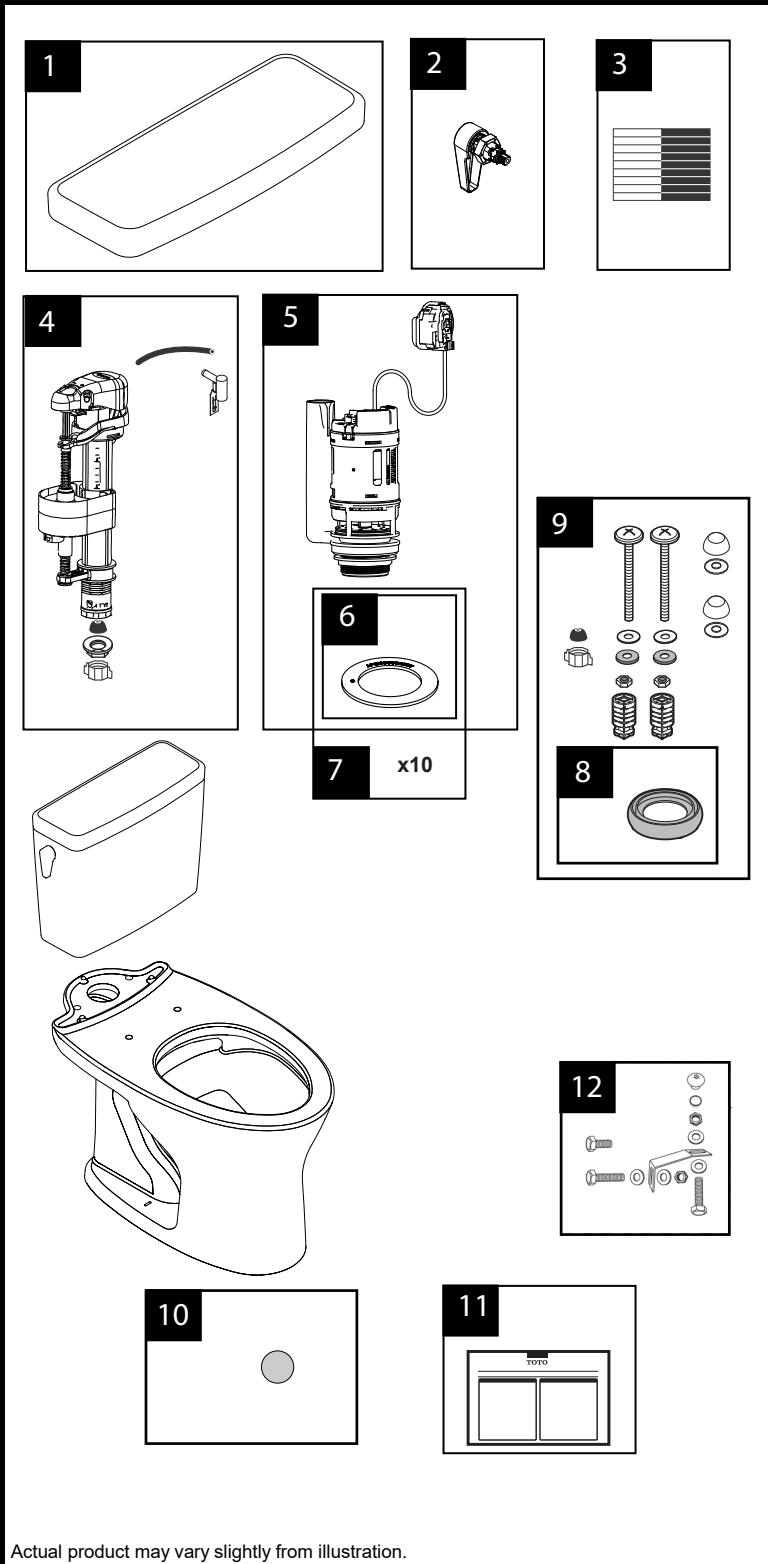

ST746EMR
ST746EMB
ST746EMD
ST746EMDB

Drake®

1.28 & 0.8 Gpf Toilet, Elongated
DYNAMAX TORNADO FLUSH®

(including CEFIONTECT®, Right Hand Trip Lever)

Item	Part	Description
1	TCU746CR#01	Tank Lid w/ Velcro Tape - Cotton
	TCU746CR#03	Tank Lid w/ Velcro Tape - Bone
	TCU746CR#11	Tank Lid w/ Velcro Tape - Colonial White
	TCU746CR#12	Tank Lid w/ Velcro Tape - Sedona Beige
	TCU746CR#51	Tank Lid w/ Velcro Tape - Ebony
	TCU746BCR#01	Tank Lid w/ Bolt Down Hole
2	THU773#CP-A	Trip Lever Handle - Chrome Plated
	THU773#PN-A	Trip Lever Handle - Polished Nickel
	THU773#BN-A	Trip Lever Handle - Brushed Nickel
	THU773#01-A	Trip Lever Handle - Cotton
	THU774#CP-A	Trip Lever Right Handle - Chrome Plated
	THU774#PN-A	Trip Lever Right Handle - Polished Nickel
	THU774#BN-A	Trip Lever Right Handle - Brushed Nickel
	THU774#01-A	Trip Lever Right Handle - Cotton
3	THU107	Velcro Tape
4	TSU813.07-A	Fill Valve Assembly
5	THU776-A	Flush Valve Assembly, 1.28 GPF
	THU792-A	Flush Valve Assembly, 1.28 GPF for Right Hand Tank
	THU654-A	Flush Valve Assembly, 1.28 GPF for Insulated Tank Only
6	9BU112E-A	Flush Tower Seal Gasket - 1pc
7	THU744	Flush Tower Seal Gasket
8	9BU109E-A	Tank to Bowl Gasket
9	THU778#01-A	Tank to Bowl Mounting Hardware - Cotton White
	THU778#03-A	Tank to Bowl Mounting Hardware - Bone
	THU778#11-A	Tank to Bowl Mounting Hardware - Colonial White
	THU778#12-A	Tank to Bowl Mounting Hardware - Sedona Beige
	THU778#51-A	Tank to Bowl Mounting Hardware - Ebony
10	0EU147#01-A	Conceal Sticker - Cotton White
	0EU147#03-A	Conceal Sticker - Bone
	0EU147#11-A	Conceal Sticker - Colonial White
	0EU147#12-A	Conceal Sticker - Sedona Beige
	0EU147#51-A	Conceal Sticker - Ebony
11	0GU193	Installation Instruction
12	THU089	Bolt Down Set