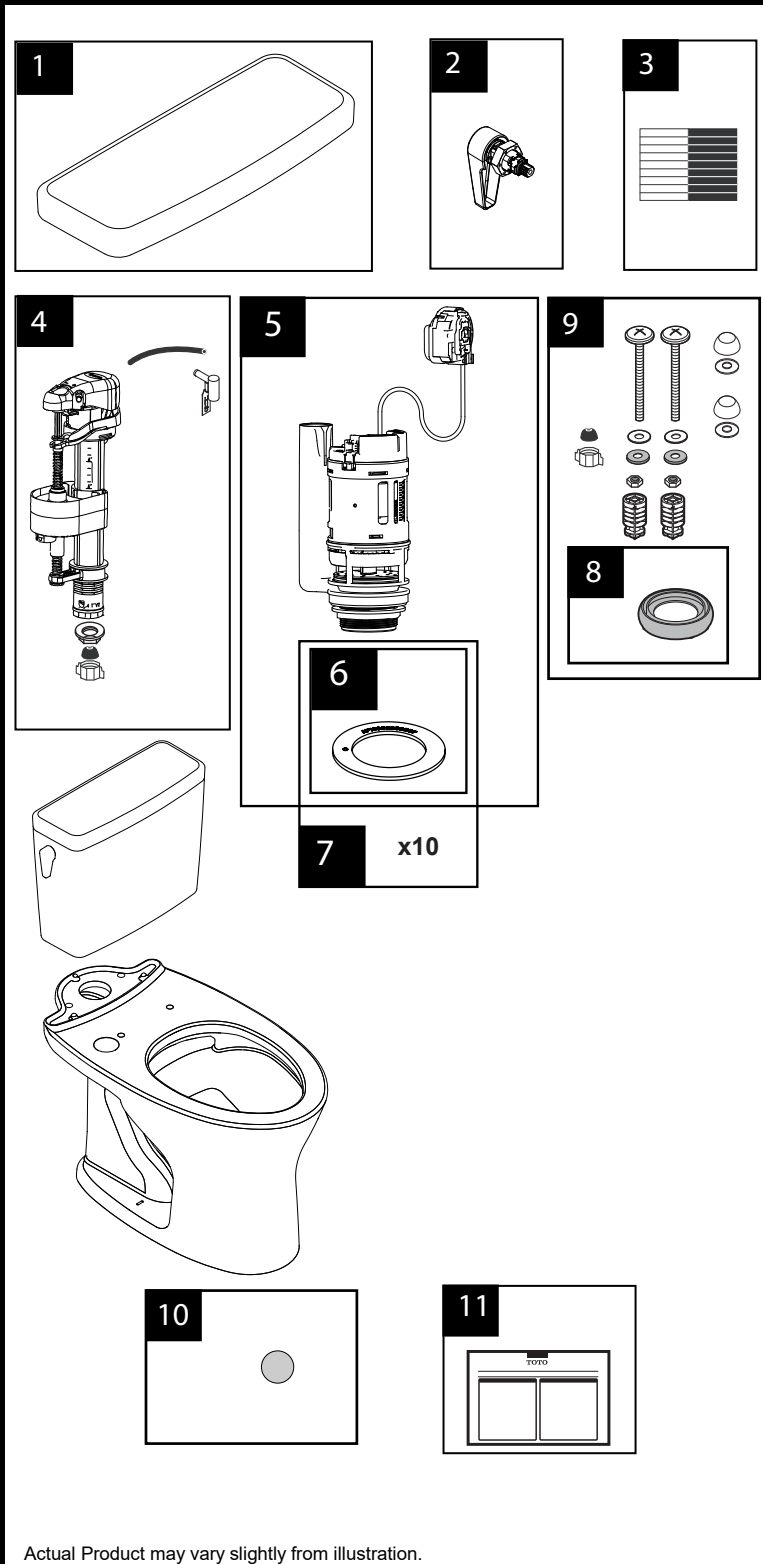

Drake®

1.0 & 0.8 Gpf Toilet, Elongated
 DYNAMAX TORNADO FLUSH®

(including CEFIONTECT®, Right Hand Trip Lever)

Item	Part	Description
1	TCU746CR#01	Tank Lid w/ Velcro Tape - Cotton
	TCU746CR#03	Tank Lid w/ Velcro Tape - Bone
	TCU746CR#11	Tank Lid w/ Velcro Tape - Colonial White
	TCU746CR#12	Tank Lid w/ Velcro Tape - Sedona Beige
	TCU746CR#51	Tank Lid w/ Velcro Tape - Ebony
2	THU773#CP-A	Trip Lever Handle - Chrome Plated
	THU773#PN-A	Trip Lever Handle - Polished Nickel
	THU773#BN-A	Trip Lever Handle - Brushed Nickel
	THU773#01-A	Trip Lever Handle - Cotton
	THU774#CP-A	Trip Lever Right Handle - Chrome Plated
	THU774#PN-A	Trip Lever Right Handle - Polished Nickel
	THU774#BN-A	Trip Lever Right Handle - Brushed Nickel
	THU774#01-A	Trip Lever Right Handle - Cotton
3	THU107	Velcro Tape
4	TSU823.07-A	Fill Valve Assembly
5	THU775-A	Flush Valve Assembly, 1.0 & 0.8 GPF
	THU791-A	Flush Valve Assembly, 1.0 & 0.8 GPF for Right Hand Tank
6	9BU112E-A	Flush Tower Seal Gasket - 1pc
7	THU744	Flush Tower Seal Gasket - 10 pcs
8	9BU109E-A	Tank to Bowl Gasket
9	THU778#01-A	Tank to Bowl Mounting Hardware - Cotton White
	THU778#03-A	Tank to Bowl Mounting Hardware - Bone
	THU778#11-A	Tank to Bowl Mounting Hardware - Colonial White
	THU778#12-A	Tank to Bowl Mounting Hardware - Sedona Beige
	THU778#51-A	Tank to Bowl Mounting Hardware - Ebony
10	0EU147#01-A	Conceal Sticker - Cotton White
	0EU147#03-A	Conceal Sticker - Bone
	0EU147#11-A	Conceal Sticker - Colonial White
	0EU147#12-A	Conceal Sticker - Sedona Beige
	0EU147#51-A	Conceal Sticker - Ebony
11	0GU193	Installation Instruction