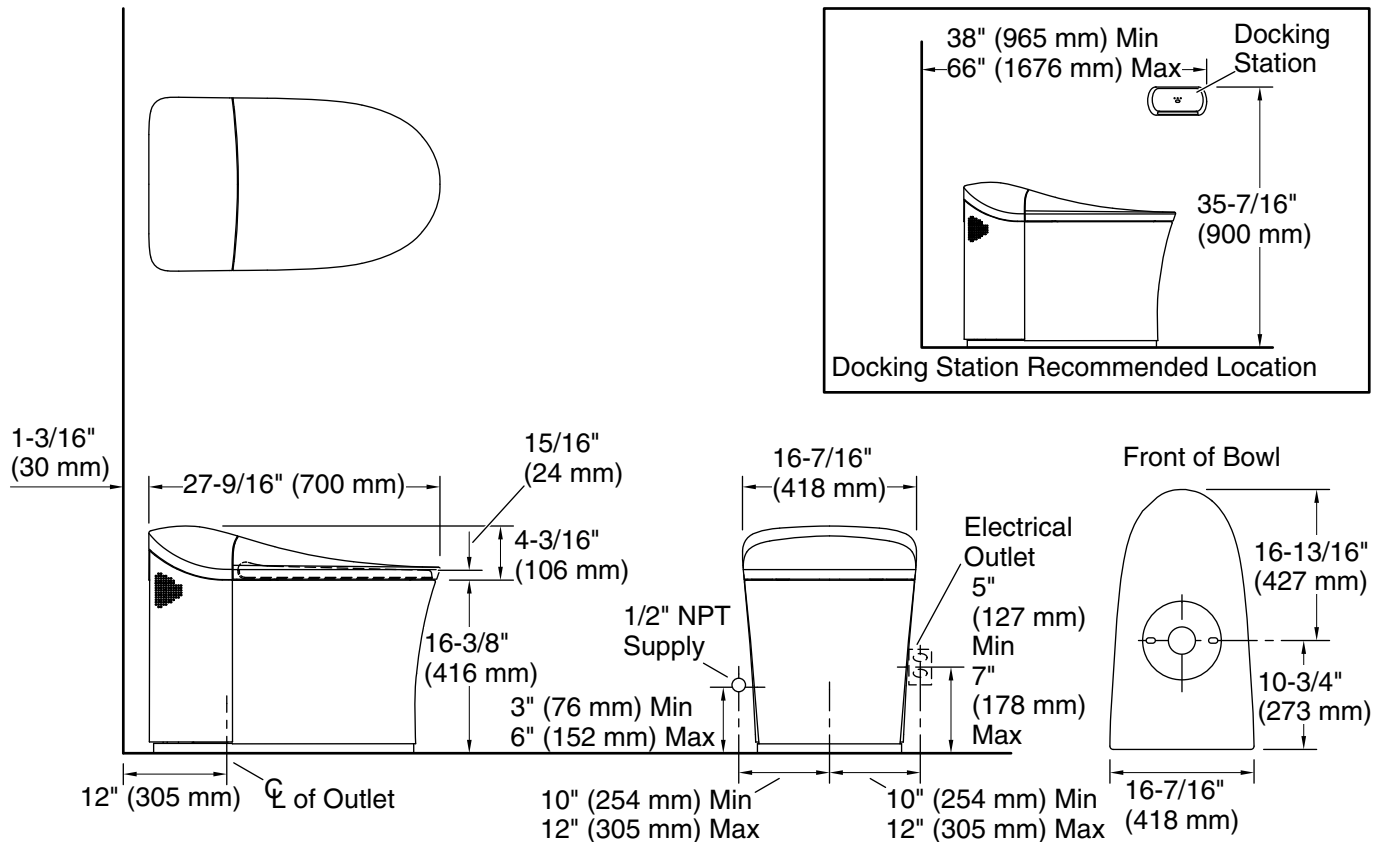

Required Electrical Service

One dedicated circuit required, protected with Class A Ground-Fault Circuit-Interrupter (GFCI). Outside North America, this device may be known as a Residual Current Device (RCD).

120 V, 15 A, 60 Hz

Technical Information

All product dimensions are nominal.

Toilet type:	One-piece, Floor-mount
Waste Outlet:	Floor
Bowl shape:	Elongated
Flush type:	Rim Jet, Siphon jet
Trap passageway:	1-15/16" (49 mm)
Water Consumption	
Full:	1 gpf (3.8 lpf)
Reduced:	0.8 gpf (3 lpf)
Water surface size:	7-15/16" x 5-5/8" (202 mm x 143 mm)
Rim to water surface:	5-1/4" (133 mm)
Rough-in:	12" (305 mm)

Fixture Supply Requirements

Max static pressure: 80 psi (551.6 kPa)

1-800-4KOHLER (1-800-456-4537)

Kohler Co. reserves the right to make revisions without notice to product specifications.

For the most current Specification Sheet, go to www.kohler.com.

11-14-2021 03:42 - US/CA

Notes

Install this product according to the installation instructions.

ADA, OBC, CSA B651 compliant when installed to the specific requirements of these regulations.

Plumbing codes may require elongated toilets and elongated, open-front seats in public bathrooms.

Accessibility standards may require controls to be located on the open side of the toilet.