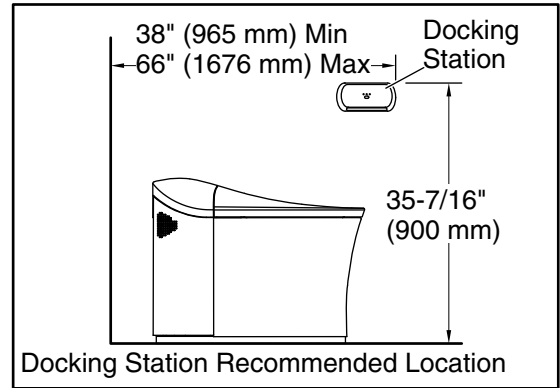

Required Electrical Service

One dedicated circuit required, protected with Class A Ground-Fault Circuit-Interrupter (GFCI). Outside North America, this device may be known as a Residual Current Device (RCD).

120 V, 15 A, 60 Hz

Technical Information

All product dimensions are nominal.

Toilet type:	One-piece, Floor-mount
Waste Outlet:	Floor
Bowl shape:	Elongated
Flush type:	Rim Jet, Siphon jet
Trap passageway:	1-15/16" (49 mm)
Water Consumption	
Full:	1 gpf (3.8 lpf)
Reduced:	0.8 gpf (3 lpf)
Water surface size:	7-15/16" x 5-5/8" (202 mm x 143 mm)
Rim to water surface:	5-1/4" (133 mm)
Rough-in:	12" (305 mm)

Fixture Supply Requirements

Max static pressure: 80 psi (551.6 kPa)

1-800-4KOHLER (1-800-456-4537)

Kohler Co. reserves the right to make revisions without notice to product specifications.

For the most current Specification Sheet, go to www.kohler.com.

11-14-2021 03:42 - US/CA

Notes

Install this product according to the installation instructions.

ADA, OBC, CSA B651 compliant when installed to the specific requirements of these regulations.

Plumbing codes may require elongated toilets and elongated, open-front seats in public bathrooms.

Accessibility standards may require controls to be located on the open side of the toilet.