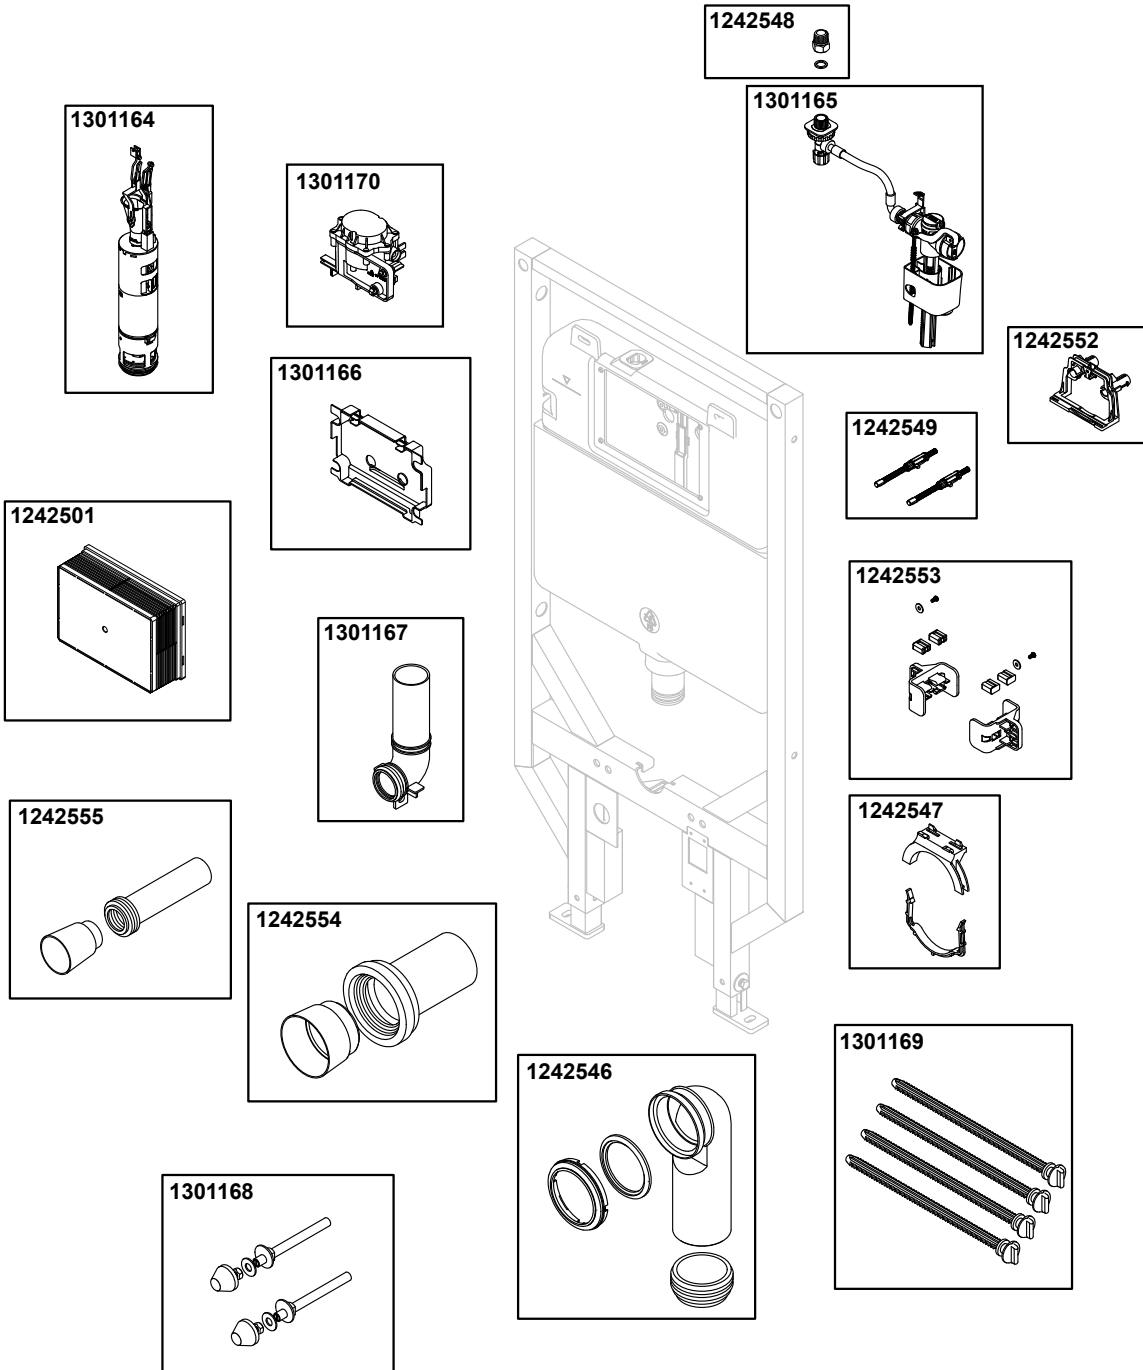

Veil®

Intelligent compact elongated dual-flush wall hung toilet  
K-5402-0

Veil®

Intelligent compact elongated dual-flush wall hung toilet  
K-5402-0

1304471-8-A

© 2016 Kohler Co.