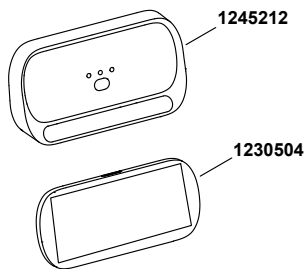

Veil®

Intelligent compact elongated dual-flush wall hung toilet  
K-5402-0

Veil®

Intelligent compact elongated dual-flush wall hung toilet  
K-5402-0

1304471-8-A

© 2016 Kohler Co.