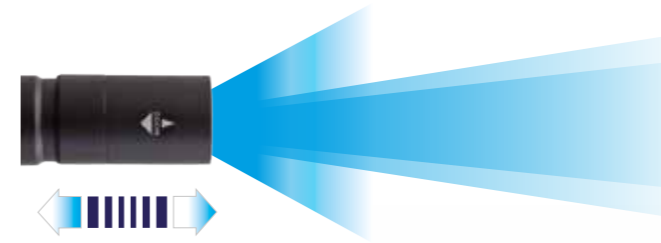

# Zoom Focus Beam Range - Rechargeable

Spot - Flood  
Zoom Beams

Zoom Focus  
Pull bezel to zoom  
from spot to food