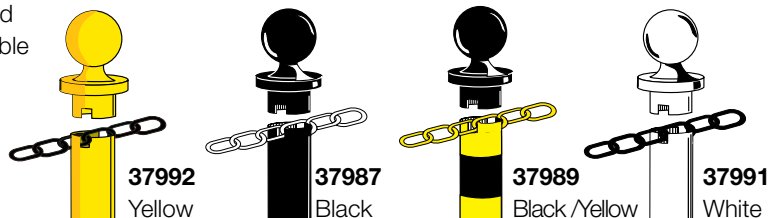

STANDARD PACKAGE: 1

Part No.	Description	Price (EX GST)
37992	Yellow Stanchion	$99.00
37987	Black Stanchion	$99.00
37991	White Stanchion	$99.00
37989	Black/Yellow Stanchion	$99.00
37993	Black Chain - 30 metres	$97.50
37996	White Chain - 30 metres	$97.50
37997	Yellow Chain - 30 metres	$97.50
37998	S Hooks Black - Pk 12	$19.90
38007	S Hooks Yellow - Pk 12	$19.90
38003	Connect Links Black - Pk 12	$19.90
38006	Connect Links White - Pk 12	$19.90
38002	Connect Links Yellow - Pk 12	$19.90
845577	C Hook Black - Pk 6	$19.90
845576	C Hook Yellow - Pk 6	$19.90
845575	C Hook White - Pk 6	$19.90

Lightweight and easy to assemble