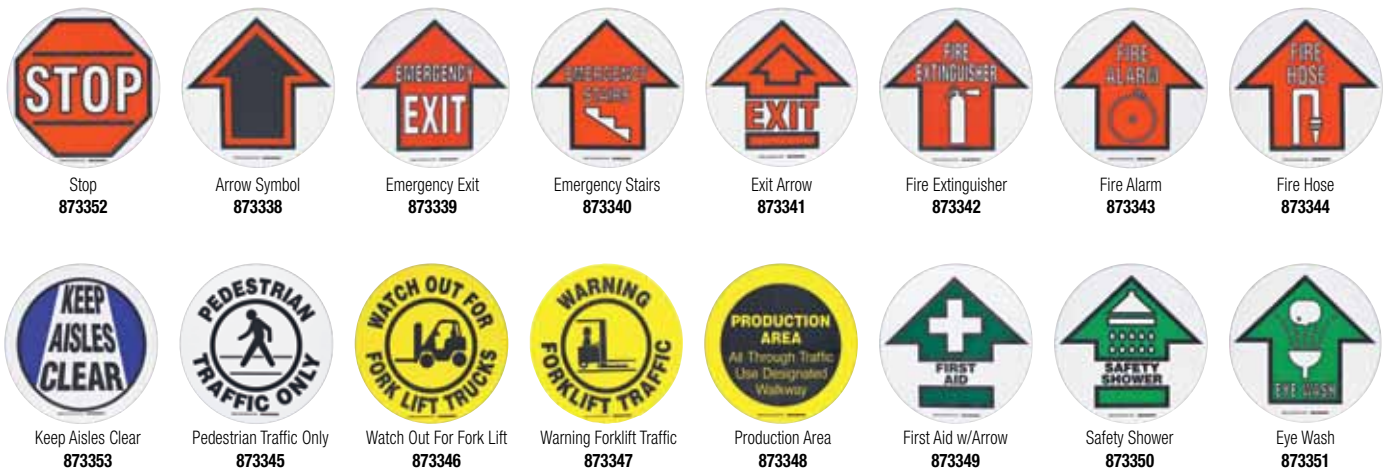

STANDARD PACKAGE: 1

Size	Price (EX GST)
440mm Dia.	$67.50

BRADYGLO™ LUMINOUS PRODUCTS

GLOW-IN-THE-DARK TAPES (B-324)