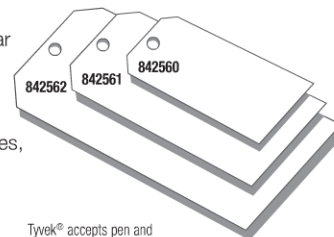

## NON-TEAR TYTAGS

Suitable for interior and exterior use. These tough non-tear Tyvek® tags are weatherproof and resistant to chemicals. Accept pen and felt-tip marker.

Versatile Tytags are sold as blanks in three convenient sizes, but can also be custom printed to your individual needs.

STANDARD PACKAGE: 250 per Roll

Part No.	Dimensions	Price (EX GST)
842560	75 x 40mm	\$49.90
842561	100 x 50mm	\$62.50
842562	150 x 75mm	\$74.90

Tyvek® accepts pen and felt tip marker.