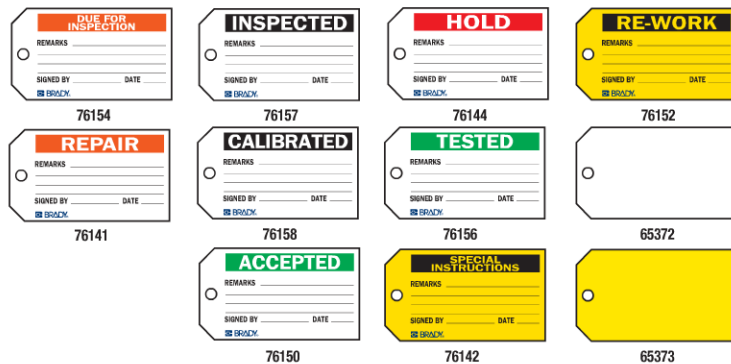

STANDARD PACKAGE: 25

Description	Price (EX GST)
Material Control Tags	$45.90