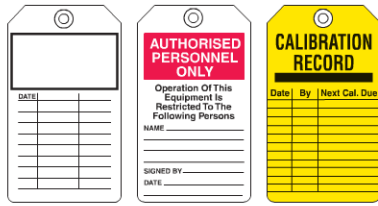

EQUIPMENT SERVICING TAGS

847336

847328

847333

These laminated polyester Equipment Servicing Tags provide lasting protection against dirt, grease, tearing, moisture, staining and corrosion. All tags have a write-on surface and are printed on one side (except where noted).

STANDARD PACKAGE: 5

Dimensions 85 x 145mm Price (EX GST) $11.90

847344

847335

847343

847332

847330

847342

847323

847322

847345

847337

847341

847339

847340

847334

847338

(front)

(back)

(front)

847326 (back)

(front)

847329 (back)

(front)

847324 (back)

WORKPLACE SAFETY

TWO PART PRODUCTION TAGS

Attach the top section of the tag and give the bottom tear-away section to the appropriate department for immediate response to the problem. Matching consecutive numbering (factory chooses starting number) appears on both the top and bottom sections of tags for easy identification. The backs are blank unless specified otherwise.

Manila 848034
Yellow 848035
Red 848036
Blue 848037

848032

848024

848025

848028

850591

Back side reads "See Other Side"