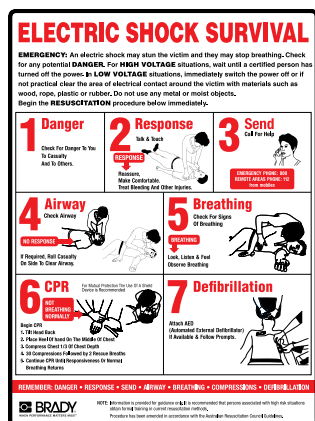

ELECTRICAL SHOCK SURVIVAL SIGN

Display this Electric Shock Survival Sign in areas where your employees can effectively use it in the event of an emergency. Reflective signage is suitable for dark areas such as mines. Manufactured to comply with Australian Resuscitation Council Guidelines. Prompts your staff on electric shock survival techniques*.

Part No.	Dimension (W x H)	Material
833590	450 x 600	Poly
835989	450 x 600	Metal
851258	450 x 600	C1 Ref. MTL
851259	450 x 600	C2 Ref. MTL
851738	600 x 900	Metal

* It is recommended that this sign is used in conjunction with a formal first aid training course.