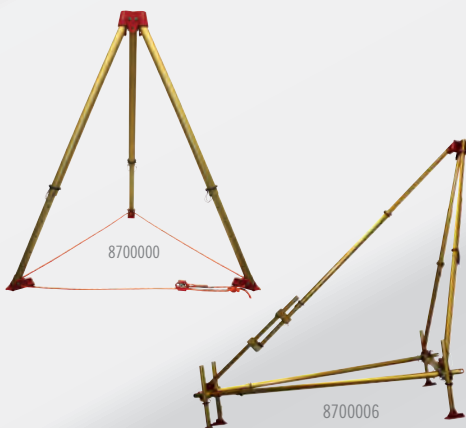

TRIPODS

8700000	CO/TR	Compact	1.4-2.3m	2m	350
8700001	ST/TR	Standard	1.8-2.8m	2.4m	350

8700000

8700006

EXPLORER™ ASCENDERS

PART#	REF NO.	DESC.	SUITS ROPE

HAND ASCENDERS

8700523	A1EXP6 L	Gold, Left Handed	8-13mm
8700524	A1EXP6 R	Gold, Right Handed	8-13mm

CHEST ASCENDERS

8700110	A4816L	Gold, Left Handed	8-13mm
8700522	A7 Micro	Gold, Left Handed	9-13mm

PART#	REF NO.	DESC.	LENGTH	COLOUR

FOOT LOOPS

1219006	LL1	Single Leg Loop	Adjustable to 1.8m	Yellow
1219007	LL2	Twin Leg Loop	Adjustable to 1.8m	Yellow

PART#	REF NO.	DESC.	LENGTH

ETRIER

1219020	ETRIER5	5 step	1.8m