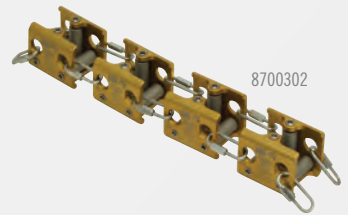

## GLOVES - EXPOSED FINGER/THUMB

8700228	SRTRGFL a	Large
8700229	SRTRGFM a	Medium
8700230	SRTRGFS a	Small

PART#	REF NO.	SIZE
-------	---------	------

## GLOVES - FULL FINGERED

8700231	SRTRGL a	Large
8700232	SRTRGM a	Medium
8700233	SRTRGS a	Small

1270035

8700142

8700302

KF7T180404

8700141

8700224