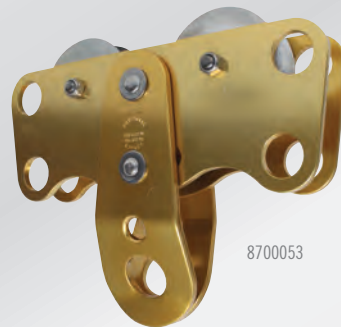

RESCUEMATE™ PULLEYS

PART#	REF. NO.	DESC.	SHEAVES	CHEEKS	DIAMETER	SUITS ROPE
RIGGING PULLEY						
8700012	P1a	Single Sheave	Aluminium	Aluminium	40mm	Up to 11mm
8700018	P2a	Single Sheave	Aluminium	Aluminium	50mm	Up to 13mm
8700014	P22a	Double Sheave	Aluminium	Aluminium	50mm	Up to 13mm
8700017	P23a	Triple Sheave	Aluminium	Aluminium	50mm	Up to 13mm
8700021	P2DEa	Single Sheave	Aluminium	Aluminium	50mm	Up to 13mm
8700015	P22DEa	Double Sheave	Aluminium	Aluminium	50mm	Up to 13mm
8700528	P23DEa	Triple Sheave, Double Ended	Aluminium	Aluminium	50mm	Up to 13mm
8700028	P33DEa	Triple Sheave, Double Ended	Aluminium	Aluminium	60mm	Up to 13mm

PART#	REF. NO.	DESC.	SHEAVES	CHEEKS	DIAMETER	SUITS ROPE
TYROLEAN PULLEY						
8700053	FF1-80a	Double Inline sheaves, "T" style	Aluminium	Aluminium	80mm	up to 24mm
8700057	FF3-60a	Double Inline sheaves, "V" Style	Aluminium	Aluminium	60mm	up to 13mm

PART#	REF. NO.	DESC.	SHEAVES	CHEEKS	DIAMETER	SUITS ROPE
KNOT PASSING PULLEY						
8700039	P4Ka	Single Wide Sheave	Aluminium	Aluminium	80mm	11 to 80mm

PART#	REF. NO.	DESC.	SHEAVES	CHEEKS	DIAMETER	SUITS ROPE
PRUSIK MINDING PULLEY						
8700013	P1Pa	Single Sheave	Aluminium	Aluminium	40mm	up to 11mm
8700022	P2Pa	Single Sheave	Aluminium	Aluminium	50mm	up to 13mm

8700053