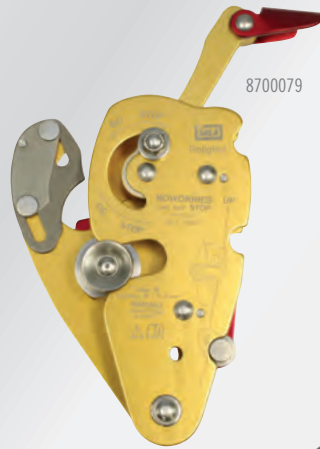

NOWORRIES™ DESCENDERS

8700079