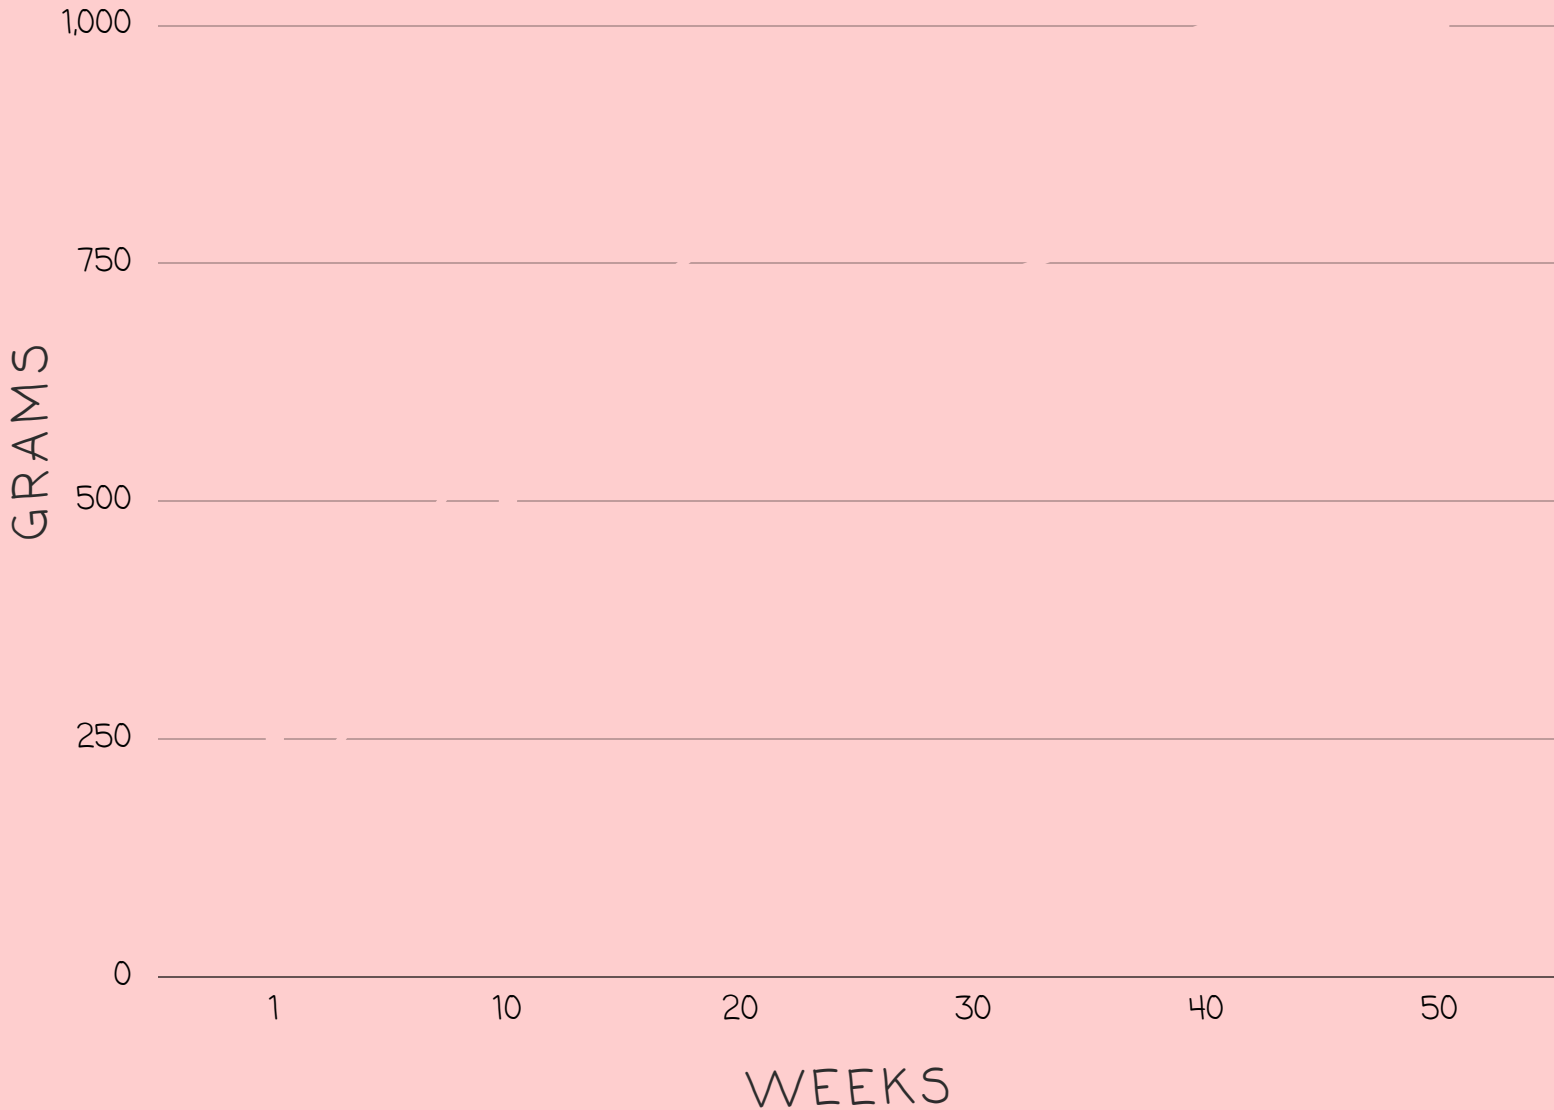

KAVEE

**THE GREAT ADVENTURE OF
OWNING
GUINEA PIGS!**

WEIGHT GUIDE

BY KAVEE

YOUR GUINEA PIG WEIGHT CHART - FEMALE

WEIGH ME WEEKLY AND ADD MY DATA TO THE CHART!

NORMAL AVERAGE WEIGHT FOR AN ADULT GUINEA PIG:
FEMALE:
700G - 900G

YOUR GUINEA PIG WEIGHT CHART - MALE

WEIGH ME WEEKLY AND ADD MY DATA TO THE CHART!

NORMAL AVERAGE WEIGHT FOR AN ADULT GUINEA PIG:
MALE:
900G - 1200G

YOUR GUINEA PIG WEIGHT CHART - MAKE YOUR OWN

WEIGH ME
WEEKLY AND
ADD MY DATA
TO THE CHART!

YOUR GUINEA PIG WEIGHT CHART - MAKE YOUR OWN

WEIGH ME
WEEKLY AND
ADD MY DATA
TO THE CHART!

KAVEE

10%
DISCOUNT
WITH THE
CODE
KAVEELOVE*

C&C CAGES, FLEECE LINERS,
GRAIN-FREE FOOD, TUNNELS AND
MUCH MORE CAN BE FOUND ON
OUR WEBSITE:
KAVEECAGE.NET