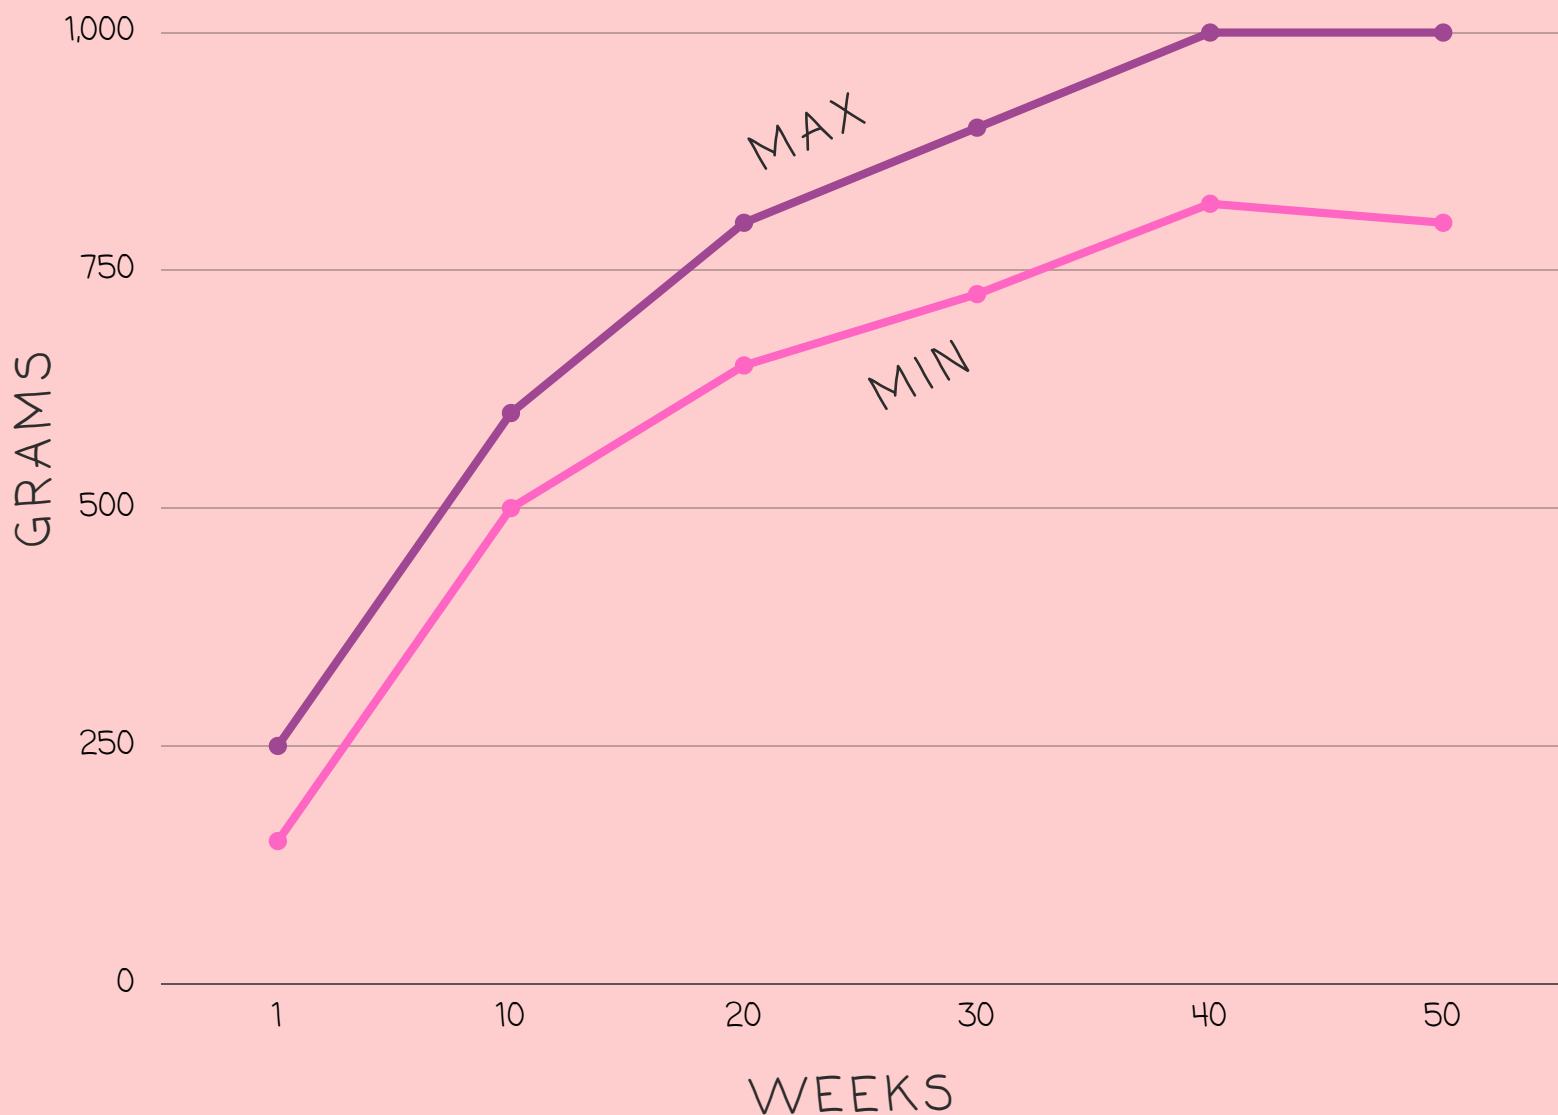

KAVEE

**THE GREAT ADVENTURE OF
OWNING
GUINEA PIGS!**

WEIGHT GUIDE

BY KAVEE

YOUR GUINEA PIG WEIGHT CHART - FEMALE

WEIGH ME WEEKLY AND ADD MY DATA TO THE CHART!

NORMAL AVERAGE WEIGHT FOR AN ADULT GUINEA PIG:
FEMALE:
700G - 900G

YOUR GUINEA PIG WEIGHT CHART - MALE

WEIGH ME WEEKLY AND ADD MY DATA TO THE CHART!

NORMAL AVERAGE WEIGHT FOR AN ADULT GUINEA PIG:
MALE:
900G - 1200G

YOUR GUINEA PIG WEIGHT CHART - MAKE YOUR OWN

WEIGH ME
WEEKLY AND
ADD MY DATA
TO THE CHART!

YOUR GUINEA PIG WEIGHT CHART - MAKE YOUR OWN

WEIGH ME
WEEKLY AND
ADD MY DATA
TO THE CHART!

KAVEE

10%
DISCOUNT
WITH THE
CODE
KAVEELOVE*

C&C CAGES, FLEECE LINERS,
GRAIN-FREE FOOD, TUNNELS AND
MUCH MORE CAN BE FOUND ON
OUR WEBSITE:
KAVEECAGE.NET