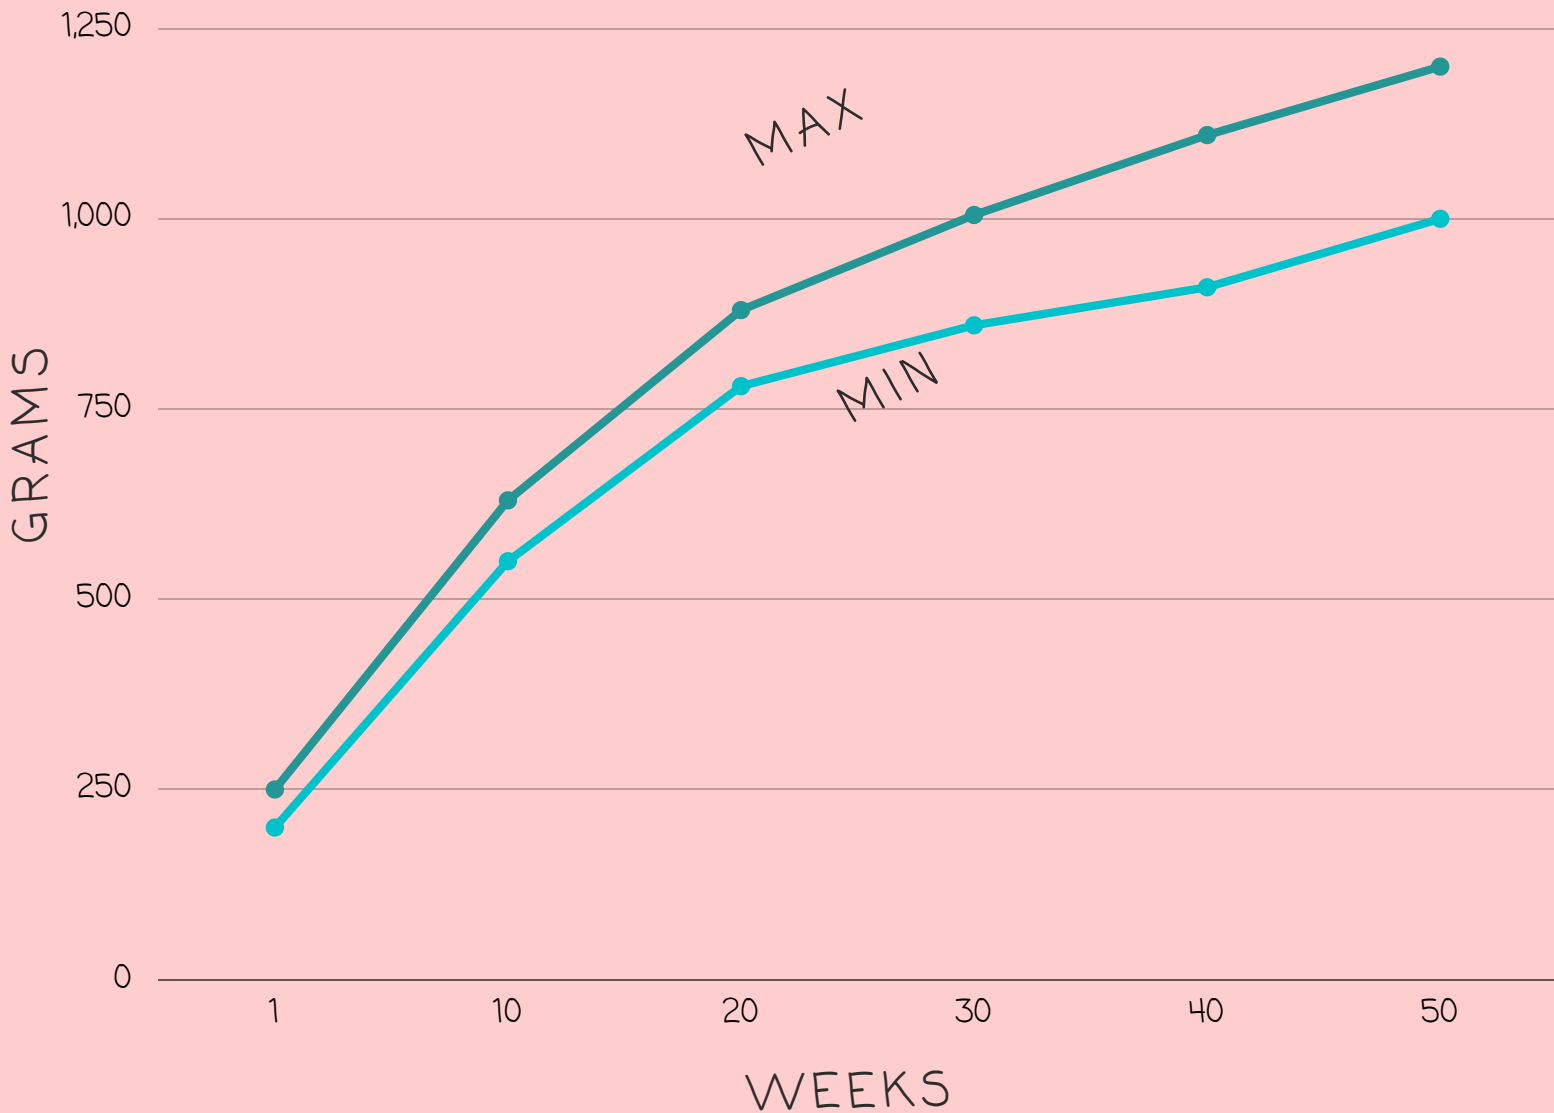

KAVEE

**THE GREAT ADVENTURE OF
OWNING
GUINEA PIGS!**

WEIGHT GUIDE

BY KAVEE

YOUR GUINEA PIG WEIGHT CHART - FEMALE

WEIGH ME WEEKLY AND ADD MY DATA TO THE CHART!

NORMAL AVERAGE WEIGHT FOR AN ADULT GUINEA PIG:
FEMALE:
700G - 900G

YOUR GUINEA PIG WEIGHT CHART - MALE

WEIGH ME WEEKLY AND ADD MY DATA TO THE CHART!

NORMAL AVERAGE WEIGHT FOR AN ADULT GUINEA PIG:
MALE:
900G - 1200G

YOUR GUINEA PIG WEIGHT CHART - MAKE YOUR OWN

WEIGH ME
WEEKLY AND
ADD MY DATA
TO THE CHART!

YOUR GUINEA PIG WEIGHT CHART - MAKE YOUR OWN

WEIGH ME
WEEKLY AND
ADD MY DATA
TO THE CHART!

KAVEE

10%
DISCOUNT
WITH THE
CODE
KAVEELOVE*

C&C CAGES, FLEECE LINERS,
GRAIN-FREE FOOD, TUNNELS AND
MUCH MORE CAN BE FOUND ON
OUR WEBSITE:
KAVEECAGE.NET