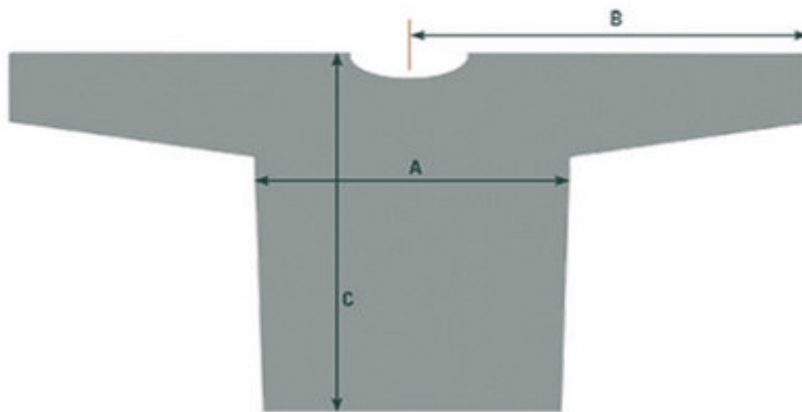

7553 Herren T-Shirt

| Description | | | | | |
|---------------|------|------|------|------|------|
| | S | M | L | XL | XXL |
| A Brustweite | 52,0 | 54,0 | 57,0 | 60,0 | 63,0 |
| B Ärmellänge | 46,0 | 47,0 | 48,0 | 49,0 | 50,0 |
| C Gesamtlänge | 71,0 | 73,0 | 75,0 | 77,0 | 79,0 |