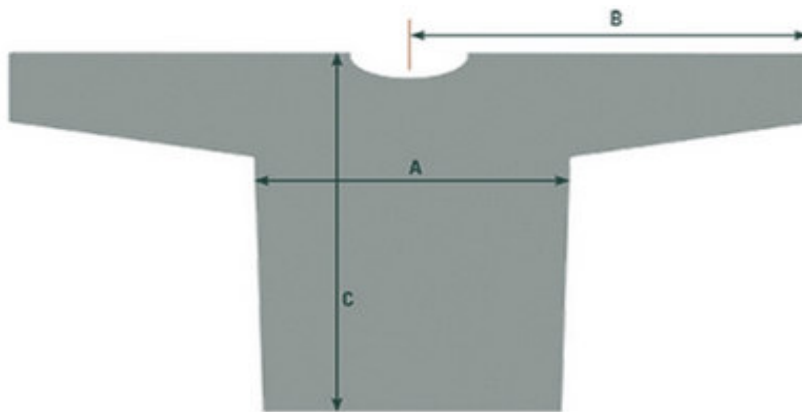

7546 Damen Sweatshirt

Description	XS	S	M	L	XL
	A Brustweite	53,0	56,0	59,0	62,0
B Ärmellänge	85,0	86,0	87,0	88,0	89,0
C Gesamtlänge	58,0	60,0	62,0	64,0	66,0