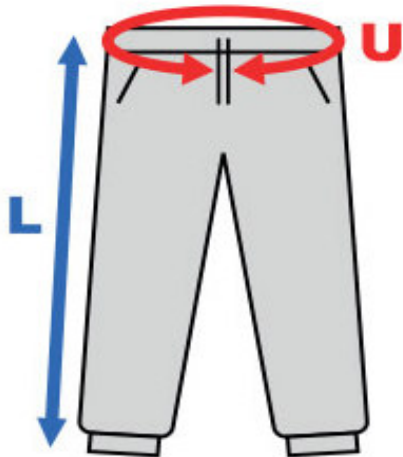

7545 Damen Joggpant

| Description | | | | | |
|---|-------|-------|-------|-------|-------|
| | XS | S | M | L | XL |
| U Bundumfang ungedehnt | 72,0 | 76,0 | 82,0 | 84,0 | 88,0 |
| L Gesamtlänge/ Seitennaht incl. Bund | 104,0 | 105,0 | 106,0 | 107,0 | 108,0 |