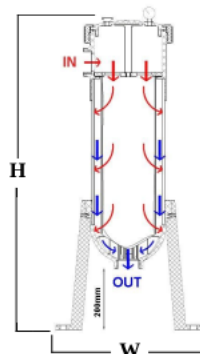

General Specifications

- Port Size In/Out: 2" BSPT - Female
- Temperature:

(Water)	4.4°C - 35°C	(40°F - 95°F)
(Ambient)	4.4°C - 45°C	(40°F - 113°F)
- Operating Pressure (Max.): 600 kPa (87 psi) @ 25°C (77°F)
- Maximum Flow Rate:

	m ³ /hr	(LPM)
WHPVC20BF	20	333
WHPVC40BF	40	666

(Flow rate will vary depending on filter bag micron rating installed and raw water quality. (Filter Bag NOT included))

- Materials of Construction:

Housing	-	uPVC
Bolts	-	316SS
'O' Ring	-	Silicon

NOT UV Stabilized

Protect against Pressure Surge and Water Hammer.

- Dimensions:

	Height	Width
WHPVC20BF	840mm	425mm
WHPVC40BF	1230mm	425mm

Warning:
For drinking water applications, do not use water that is microbiologically unsafe or of unknown quality without adequate disinfection.