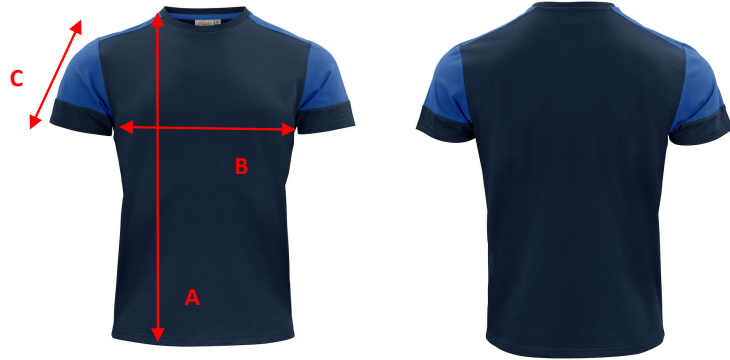

SIZE CHART

Brand: PRINTER ACTIVE WEAR
Style: 2264030 PRIME T

	S	M	L	XL	XXL	3XL	4XL	5XL
A) body length from shoulder point	70	72	74	76	78	80	81	82
B) 1/2 chest width	50	53	56	60	64	68	72	76
c) sleeve length	19	20	21	22	23	24	25	26

All measurements are indicative with minimum tolerance of 1 cm

SIZE CHART

Brand: PRINTER ACTIVE WEAR
Style: 2264031 PRIME T LADY

	XS	S	M	L	XL	XXL
A) body length from shoulder poi	62	64	66	68	70	72
B) 1/2 chest wid	44	46	48	51	54	57
c) sleeve leng	16	16,5	17	17,5	18	18,5