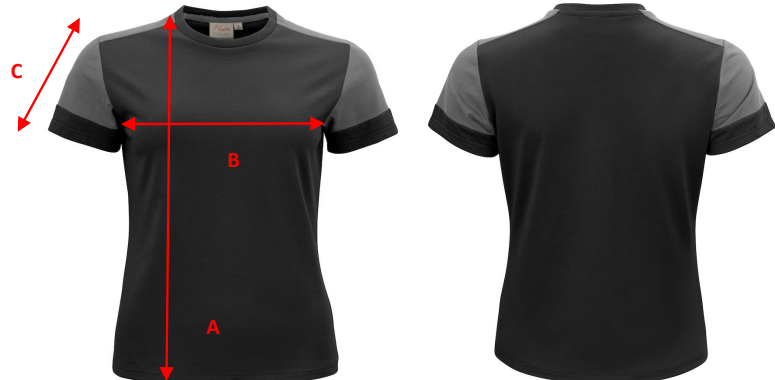

SIZE CHART

Brand: PRINTER ACTIVE WEAR
Style: 2264030 PRIME T

	S	M	L	XL	XXL	3XL	4XL	5XL
A) body length from shoulder point	70	72	74	76	78	80	81	82
B) 1/2 chest width	50	53	56	60	64	68	72	76
c) sleeve length	19	20	21	22	23	24	25	26

All measurements are indicative with minimum tolerance of 1 cm

SIZE CHART

Brand: PRINTER ACTIVE WEAR
Style: 2264031 PRIME T LADY

	XS	S	M	L	XL	XXL
A) body length from shoulder poi	62	64	66	68	70	72
B) 1/2 chest wid	44	46	48	51	54	57
c) sleeve leng	16	16,5	17	17,5	18	18,5