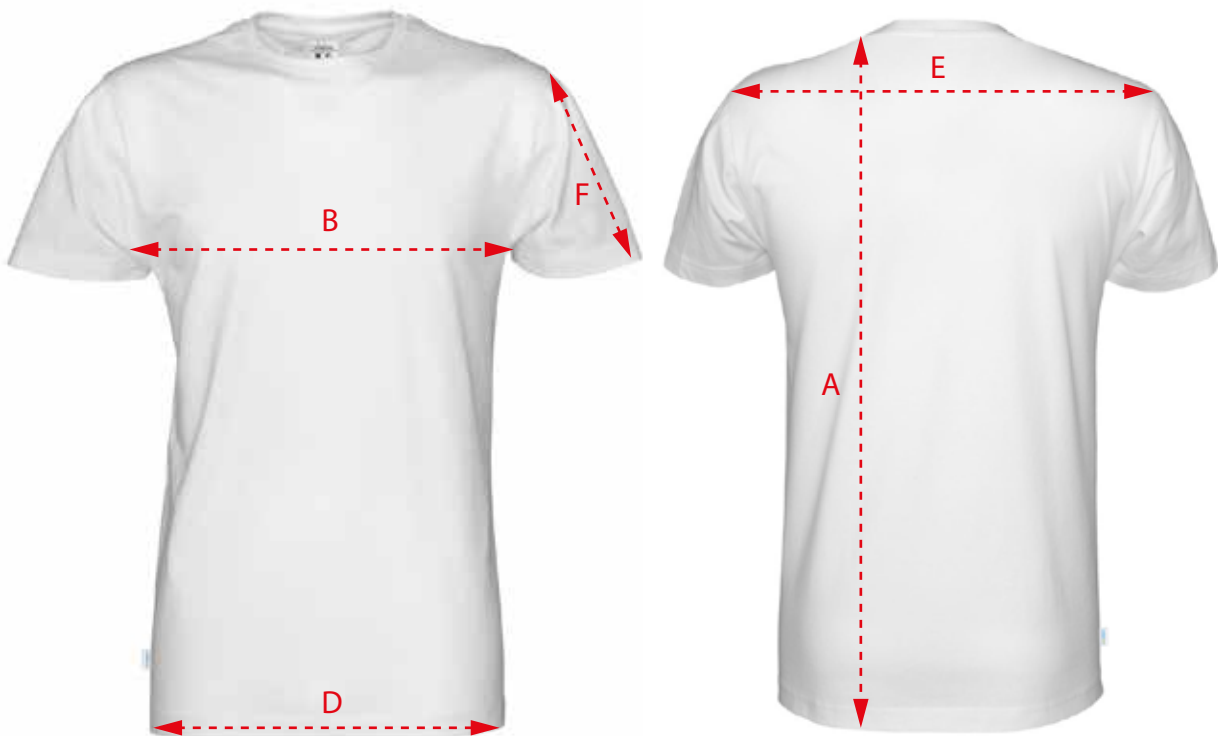

Note: The measurements on this chart shall be adapted on flat garments.

141008 T-SHIRT MAN	XS	S	M	L	XL	XXL	3 XL	4 XL	5 XL	6 XL
A Body length from inner shoulder	65	68	71	74	77	80	83	86	89	92
B ½ Chest	44	48	52	56	60	65	70	75	80	85
D ½ Bottom	44	48	52	56	60	65	70	75	80	85
E Shoulder width	40	42	44	47	50	53,5	57	60,5	64	67,5
F Sleeve length	18	19	20	21	22	23	24	24,5	25	25,5

Note: The measurements on this chart shall be adapted on flat garments.

141007 T-SHIRT LADY	XS/34	S/36	M/38	L/40	XL/42	XXL/44	3XL/46	4XL/48
A Body length from inner shoulder	60	62	64	66	68	70	72	74
B ½ Chest	41	44	47	50	53	56	59	62
C ½ Waist	37	40	43	46	49	52	56	61
D ½ Bottom	42	45	48	51	54	57	60	62
E Shoulder width	38	39	40	41	42	43	44,5	46
F Sleeve length	16	16,5	17	17,5	18	18,5	19	19,5

Note: The measurements on this chart shall be adapted on flat garments.

	141023 T-SHIRT KID	90-100	110-120	130-140	150-160
A	Body length from inner shoulder	42	49	57	65
B	½ Chest	33	36,5	40	44
D	½ Bottom	33	36,5	40	44
E	Shoulder width	31	34	37	40
F	Sleeve length	13	14,5	16	17,5