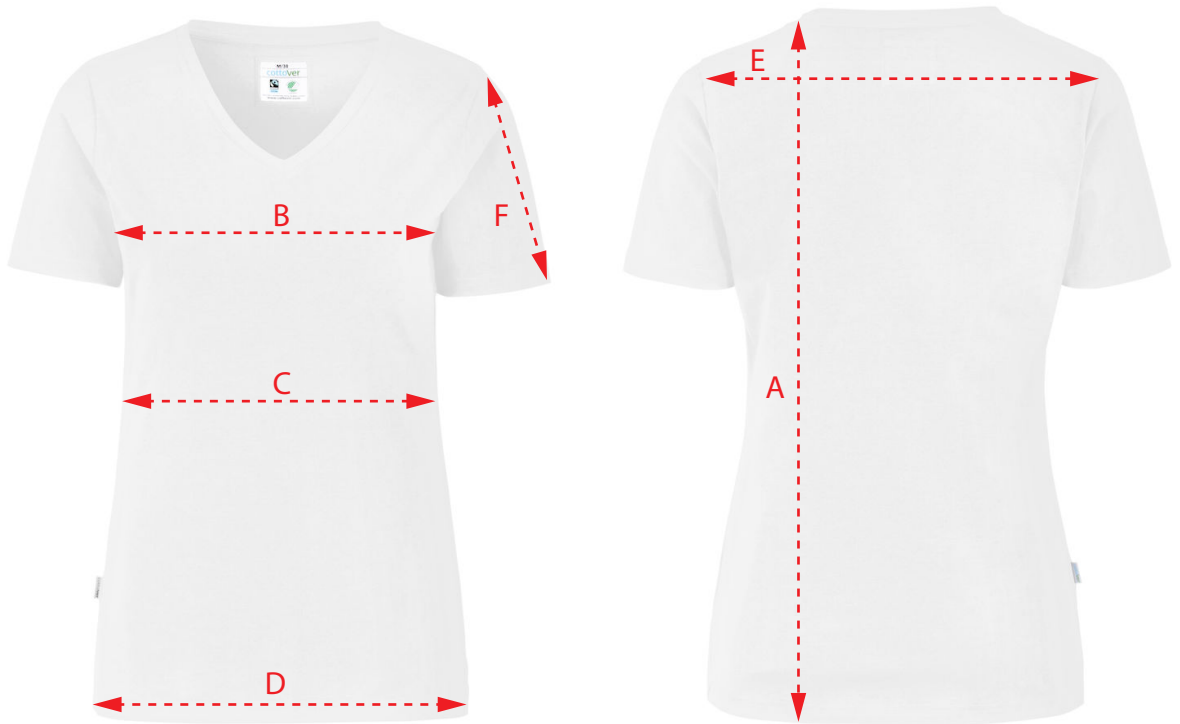

Note: The measurements on this chart shall be adapted on flat garments.

	141026 R-NECK SLIMFIT MAN	S	M	L	XL	XXL	3 XL	4 XL
A	Body length from inner shoulder	64	67	70	73	76,5	80	83,5
B	½ Chest	45	49	53	57	63	69	75
D	½ Bottom	43	47	51	55	61	67	73
E	Shoulder width	38	40	43	43	50	54	58
F	Sleeve length	18	19	20	21	22	23	24

Note: The measurements on this chart shall be adapted on flat garments.

	141025 V-NECK SLIMFIT LADY	XS/34	S/36	M/38	L/40	XL/42	XXL/44
A	Body length from inner shoulder	58	60	62	64	66	68
B	½ Chest	39	42	45	48	52	56
C	½ Waist	35	38	41	44	48	52
D	½ Bottom	40	43	46	49	53	57
E	Shoulder width	35	36	37	38	39,5	41
F	Sleeve length	18	18,5	19	19,5	20	20,5