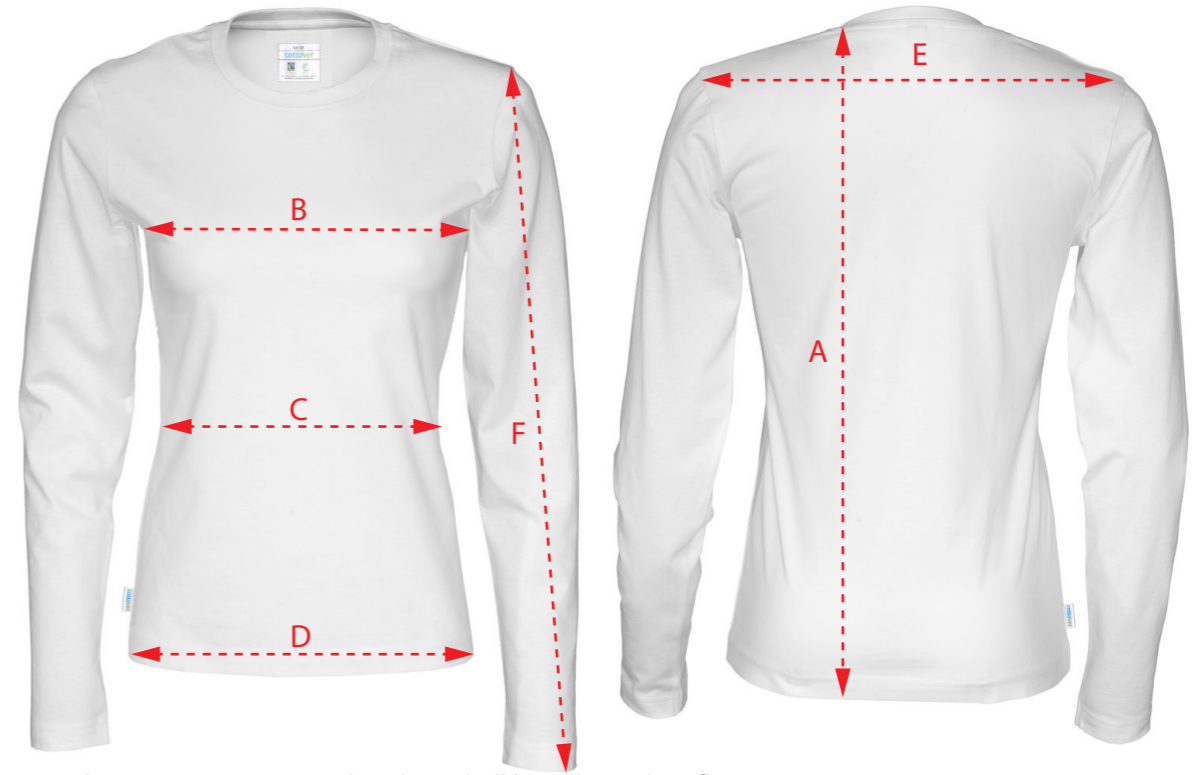

Note: The measurements on this chart shall be adapted on flat garments.

	141020 T-SHIRT Long Sleeve Man	S	M	L	XL	XXL	3 XL	4 XL
A	Body length from inner shoulder	68	71	74	77	80,5	84	87,5
B	½ Chest	48	52	56	60	66	72	78
D	½ Bottom	48	52	56	60	66	72	78
E	Shoulder width	42	44	47	50	54	58	62
F	Sleeve length	65	66,5	68	69,5	71	72,5	74

Note: The measurements on this chart shall be adapted on flat garments.

	141019 T-SHIRT Long Sleeve Lady	XS/34	S/36	M/38	L/40	XL/42	XXL/44
A	Body length from inner shoulder	60	62	64	66	68	70
B	½ Chest	41	44	47	50	53	56
C	½ Waist	37	40	43	46	49	52
D	½ Bottom	42	45	48	51	54	57
E	Shoulder width	38	39	40	41	42	43
F	Sleeve length	62	62,5	63	63,5	64	64,5