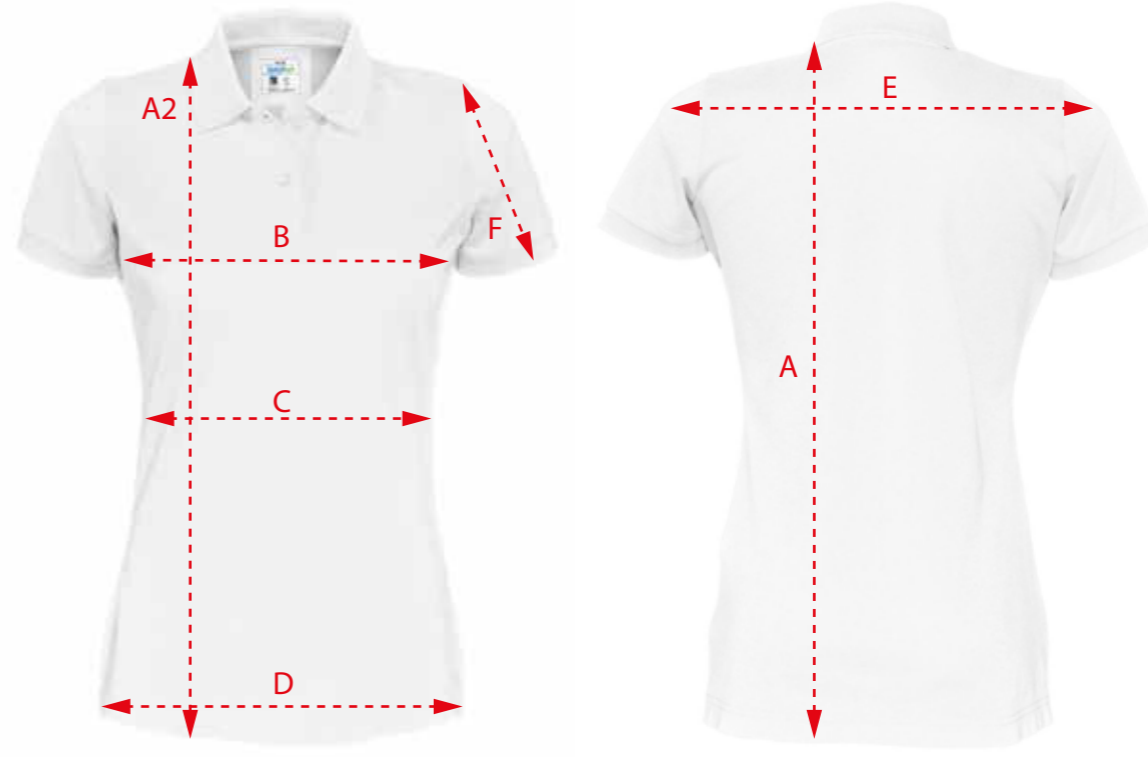

Note: The measurements on this chart shall be adapted on flat garments.

141006 PIQUE MAN		XS	S	M	L	XL	XXL	3XL	4XL	5XL
A	Body length from inner shoulder	66	69	72	74	76	79	81	84	87
B	½ Chest	46	50	53	56	59	63	67	72	77
D	½ Bottom	44	48	51	54	57	61	65	70	75
E	Shoulder width	41	44	46	48	50	52,5	55	58	61
F	Sleeve length	18	19	20	21	22	23	24	25	26

Note: The measurements on this chart shall be adapted on flat garments.

141005 PIQUE LADY		XS/34	S/36	M/38	L/40	XL/42	XXL/44	3XL/46
A2	Body length from inner shoulder - FRONT	60	62	64	66	68	70	72
A	Body length from inner shoulder - BACK	62	64	66	68	70	72	74
B	½ Chest	44	46	48	51	54	57	60
C	½ Waist	40	42	44	47	51	55	59
D	½ Bottom	45	47	49	52	55	58	61
E	Shoulder width	36	38	40	42	44,5	47	49,5
F	Sleeve length	15,5	16	16,5	17	17,5	18	18,5