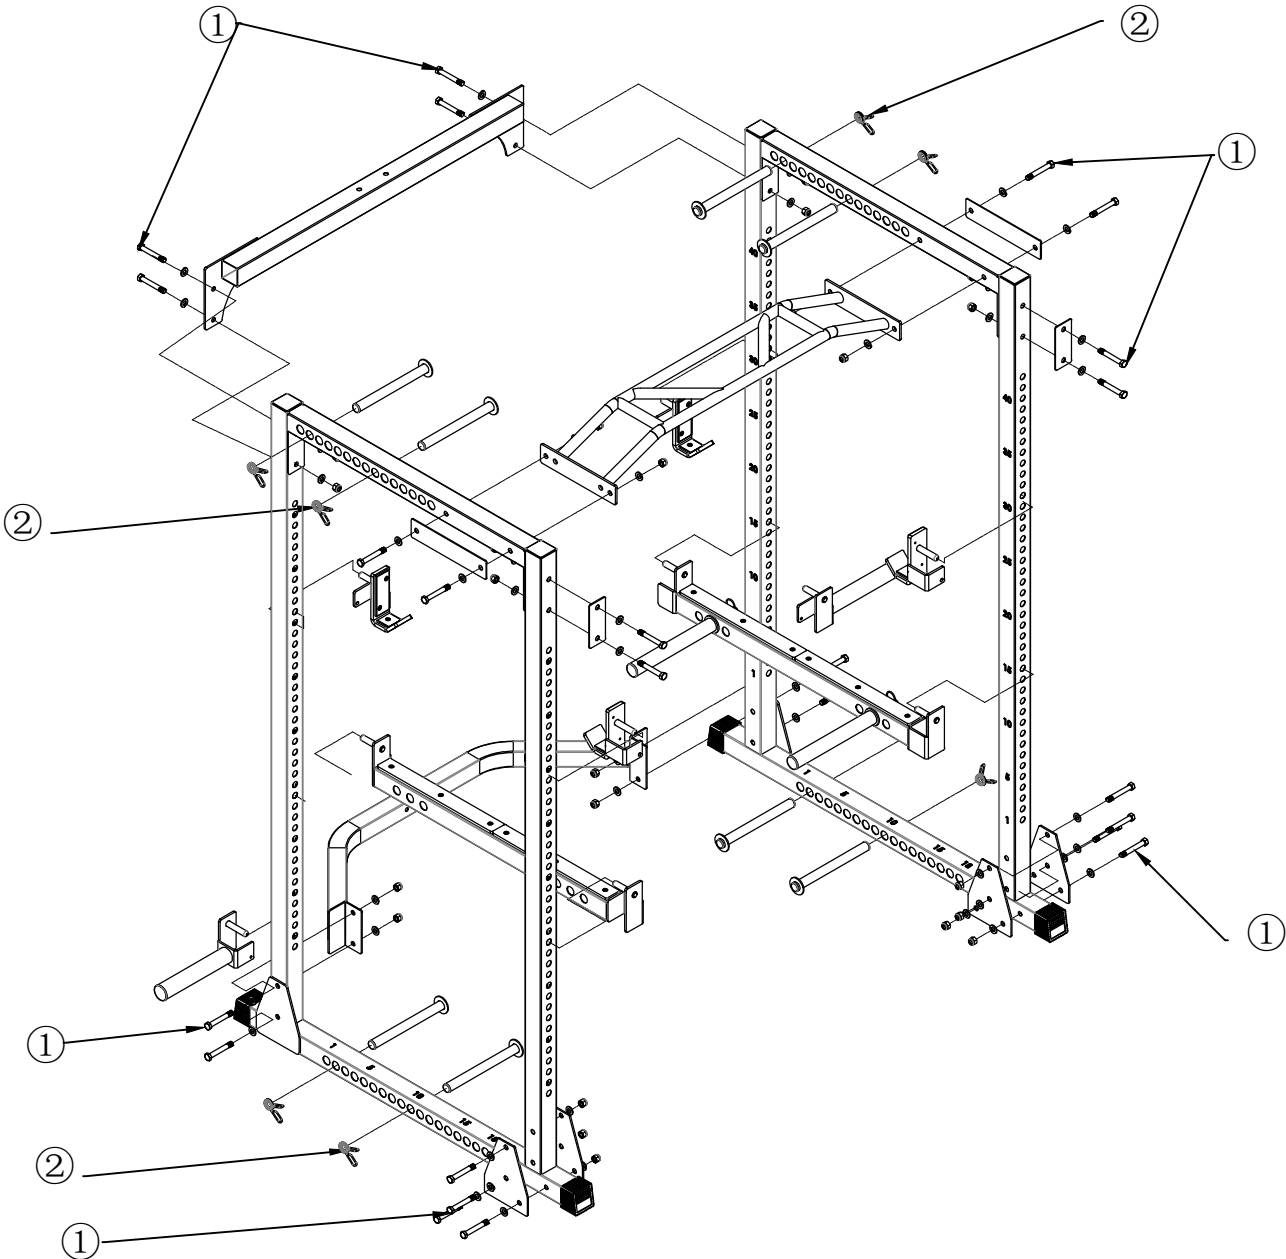

# 5323

# Installation Instruction

- ① M12 x 85 bolt, washer, nut x24
- ② spring clip x8

Millimeters

Inches