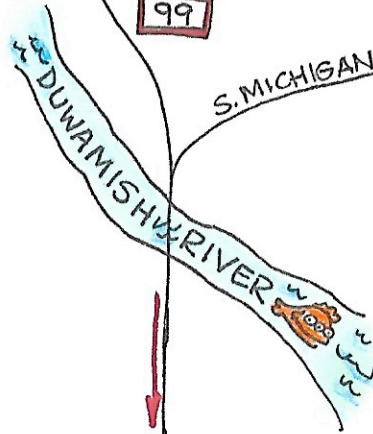

C LINE BUS STOP

4224 SW FINDLAY ST

CALIFORNIA AVE.

HOW TO VISIT WEST SEATTLE

- TRAVEL BY BUS:
- TAKE THE "C" LINE TO THE CALIFORNIA AND FINDLAY STOP.
- FROM VASHON FERRY:
- TAKE FAUNTLEROY WAY TO CALIFORNIA AVE AND TURN LEFT.

SW THISTLE ST.

35TH AVE SW

SW ROXBURY ST.

OLSON PL SW

1ST AVES.

DOWNTOWN SEATTLE

99

S. MICHIGAN ST