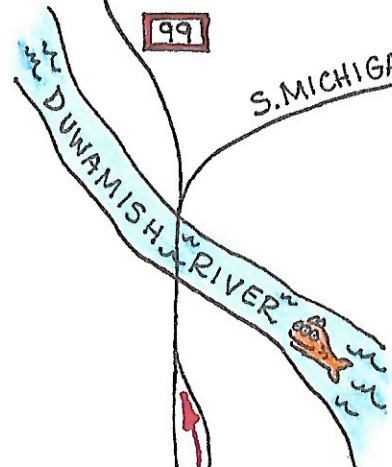

YOU ARE HERE!

C LINE BUS STOP

C LINE BUS STOP

SW FINDLAY ST.

CALIFORNIA AVE

SW THISTLE ST.

35TH AVE SW

SW ROXBURY ST

# HOW TO LEAVE WEST SEATTLE

- TRAVEL BY BUS:  
- TAKE THE "C" LINE FROM THE NE CORNER OF CALIFORNIA AND SW FINDLAY ST.
- TO VASHON FERRY:  
- GO SOUTH ON CALIFORNIA AVE AND TAKE A RIGHT ON FAUNTLEROY WAY.

DOWNTOWN SEATTLE

99

S. MICHIGAN ST.

TAKE 509 NORTH ONRAMP

509

1ST AVE S.

OLSON PL SW