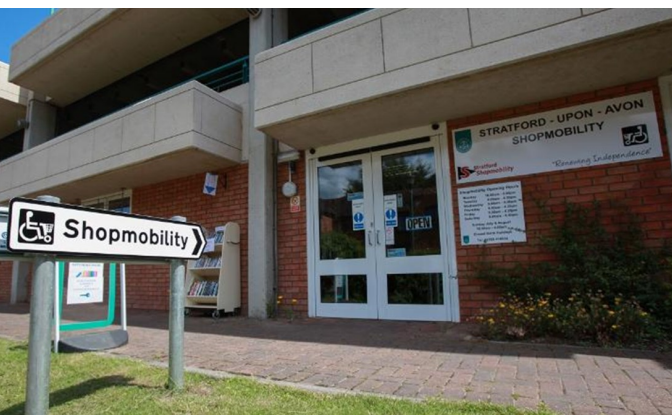

**Delivery costs varies on location**

Level Two, Bridgeway Multi Storey Car Park, Stratford Upon Avon, CV37 6YY

**Open**  
**Mon to Sat: 9 - 4**

April to September

Also Open

Sundays 10 - 4

Bank holiday

Mondays 10 - 4