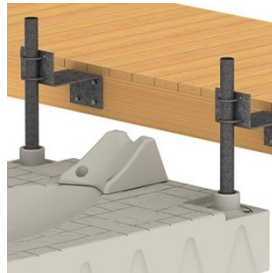

The EVO Sport is specifically designed for smaller, lightweight PWCs (Sea-doo® Spark and Yamaha® EX series) or stand up models. Featuring the direct-connect system for ease of installation, the EVO Sport can quickly and easily connect to your floating or fixed dock or set up as a stand-alone port.

## EVO SPORT ATTACHMENT KITS

**EVO to Wave Dock Attachment Kit**  
301347

**EVO to Floating Dock Attachment Kit**  
Includes two 25 3/4" C-Channels  
301360

**Port to Fixed Dock Attachment Kit**  
301281 - Fits 2" Pipe  
301282 - Fits 4" Pipe