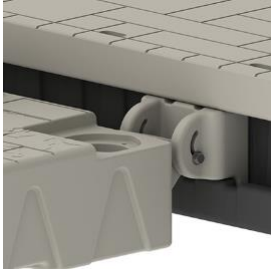

EVO to Wave Dock Attachment Kit
301347