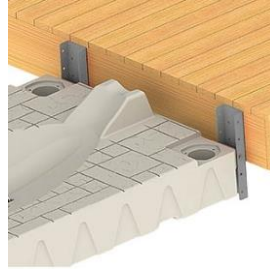

EVO to Floating Dock Attachment Kit
Includes two 25 3/4" C-Channels
301360