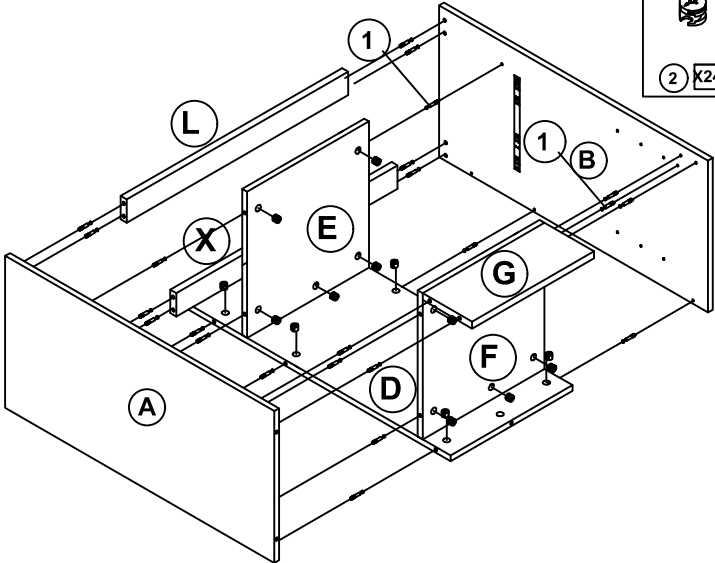

ITEM NO.
RTG-SYSTL-093

CHLOE STYLING STATION

EXPLODED-VIEW

STEP 1

STEP 2

STEP 3

- ④ X2

STEP 4

- ① X8
- ② X8
- ⑧ X1

STEP 5

- ③ X8
- ⑤ X4
- ④ X4
- ⑧ X2

STEP 6

- ⑨ X4

STEP 7

STEP 8

- ③ X16