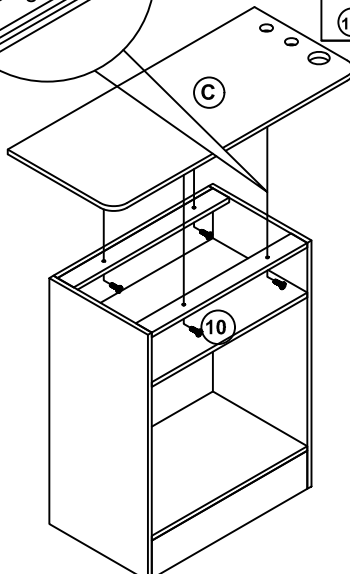

ITEM NO.
RTG-SYSTL-093

CHLOE STYLING STATION

EXPLODED-VIEW

STEP 1

STEP 2

STEP 3

- ④ X2

STEP 4

- ① X8
- ② X8
- ⑧ X1

STEP 5

- ③ X8
- ⑤ X4
- ④ X4
- ⑧ X2

STEP 6

- ⑨ X4

STEP 7

STEP 8

- ③ X16

STEP 9

- ⑦ X1
- ⑥ X2

①		32PCS
②		32PCS
③		24PCS
④		6PCS
⑤		2PCS
⑥		2PCS
⑦		1PC
⑧		3PCS
⑨		4PCS
⑩		4PCS
⑪		2PCS
⑫		1PC