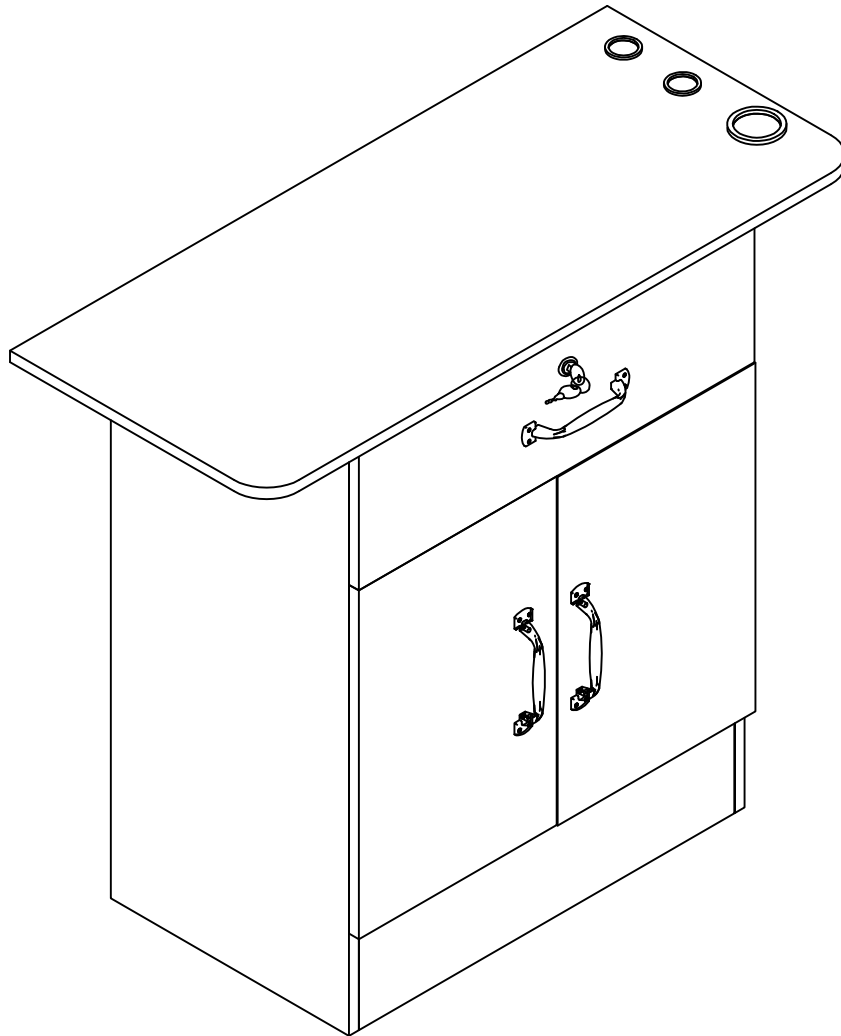

ITEM NO.
RTG-SYSTL-093

CHLOE STYLING STATION

EXPLODED-VIEW

STEP 1

STEP 2

STEP 3

- ④ X2

STEP 4

- ① X8
- ② X8
- ⑧ X1

STEP 5

- ③ X8
- ⑤ X4
- ④ X4
- ⑧ X2

STEP 6

- ⑨ X4

STEP 7

STEP 8

- ③ X16