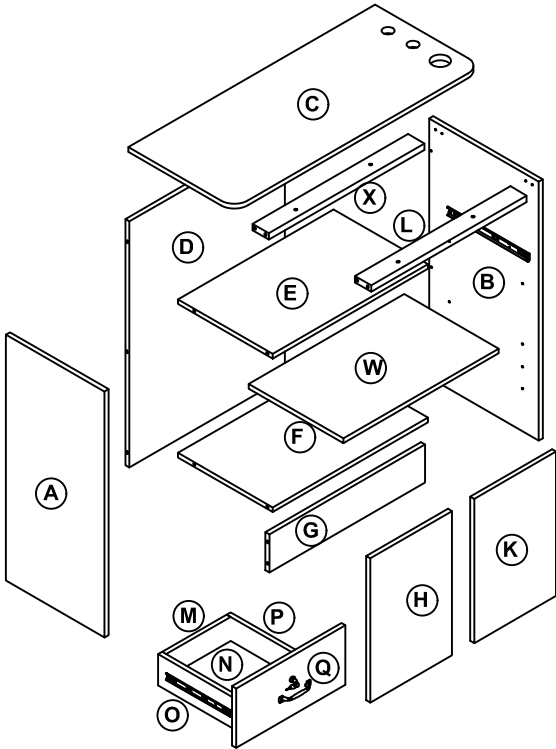

ITEM NO.
RTG-SYSTL-093

CHLOE STYLING STATION

EXPLODED-VIEW

STEP 1

STEP 2

STEP 3

- ④ X2

STEP 4

- ① X8
- ② X8
- ⑧ X1

STEP 5

- ③ X8
- ⑤ X4
- ④ X4
- ⑧ X2

STEP 6

- ⑨ X4

STEP 7

STEP 8

- ③ X16

STEP 9

- ⑦ X1
- ⑥ X2

①		32PCS
②		32PCS
③		24PCS
④		6PCS
⑤		2PCS
⑥		2PCS
⑦		1PC
⑧		3PCS
⑨		4PCS
⑩		4PCS
⑪		2PCS
⑫		1PC